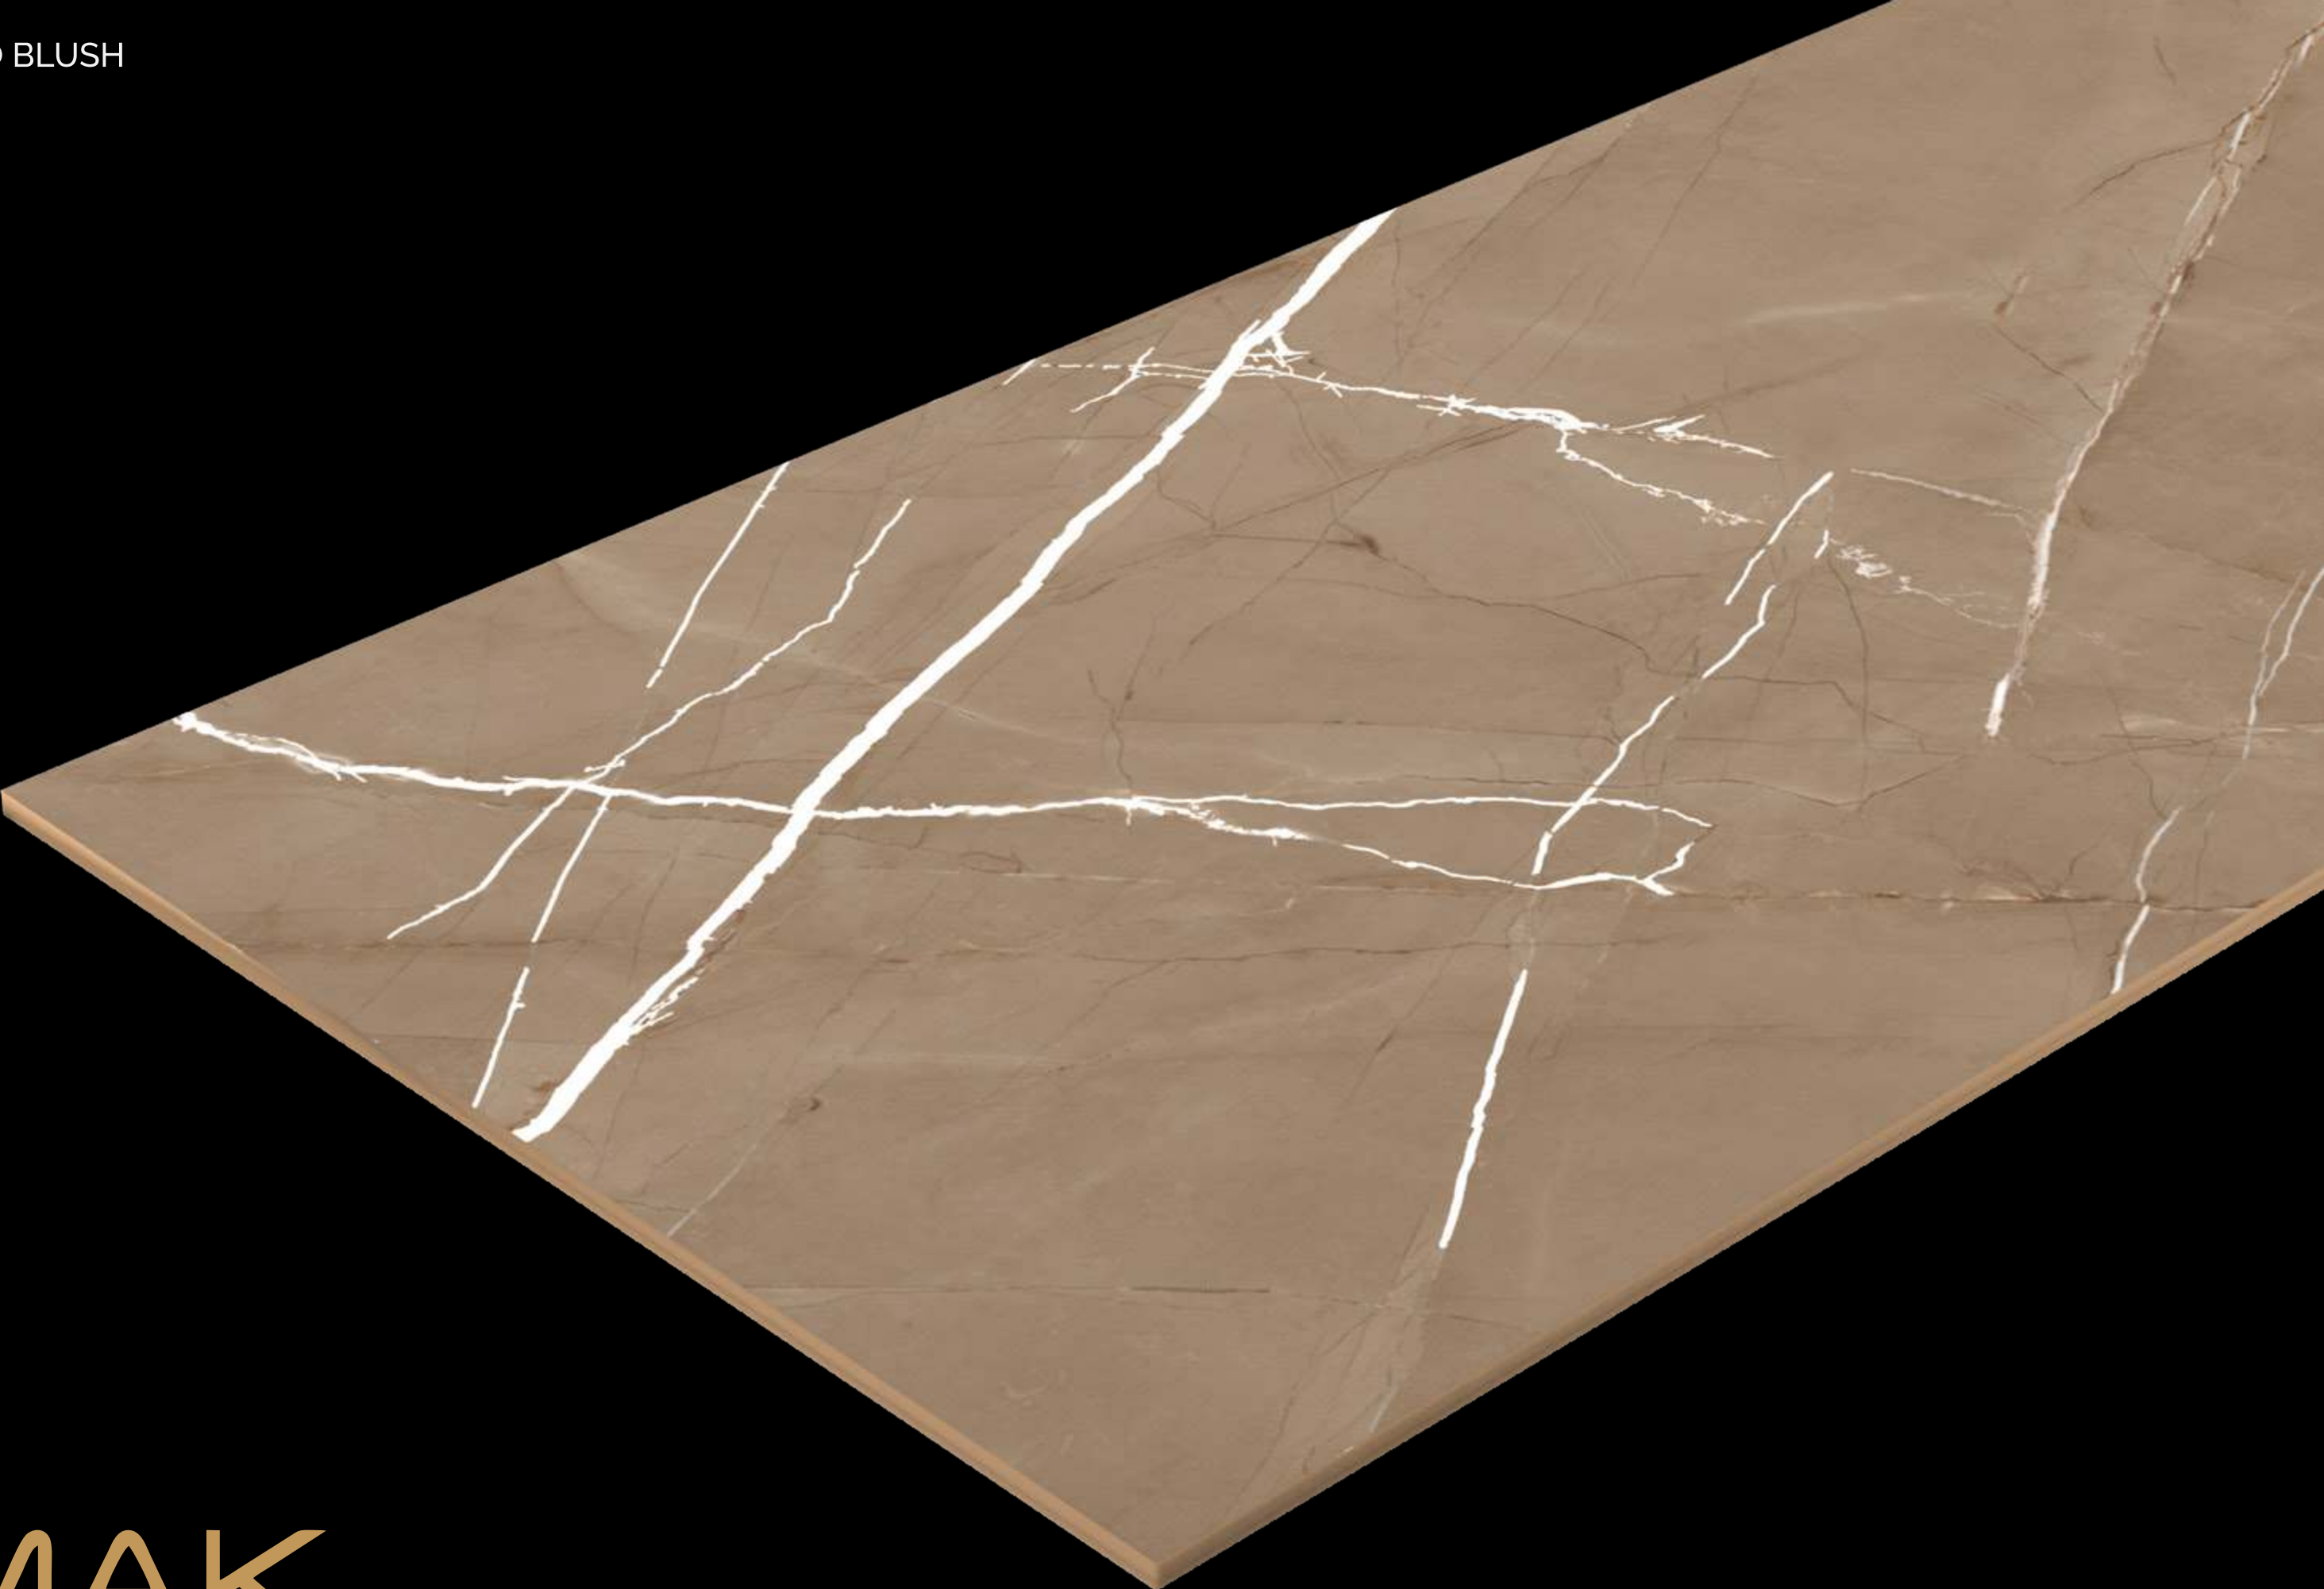

SIZE
600X1200 MM

FINISH
CARVING

RANDOM FACE : 2

CARVING
COLLECTION

ANGELO BLUSH

MAK
Ceramica

MAK
Ceramica

ANGELO BLUSH