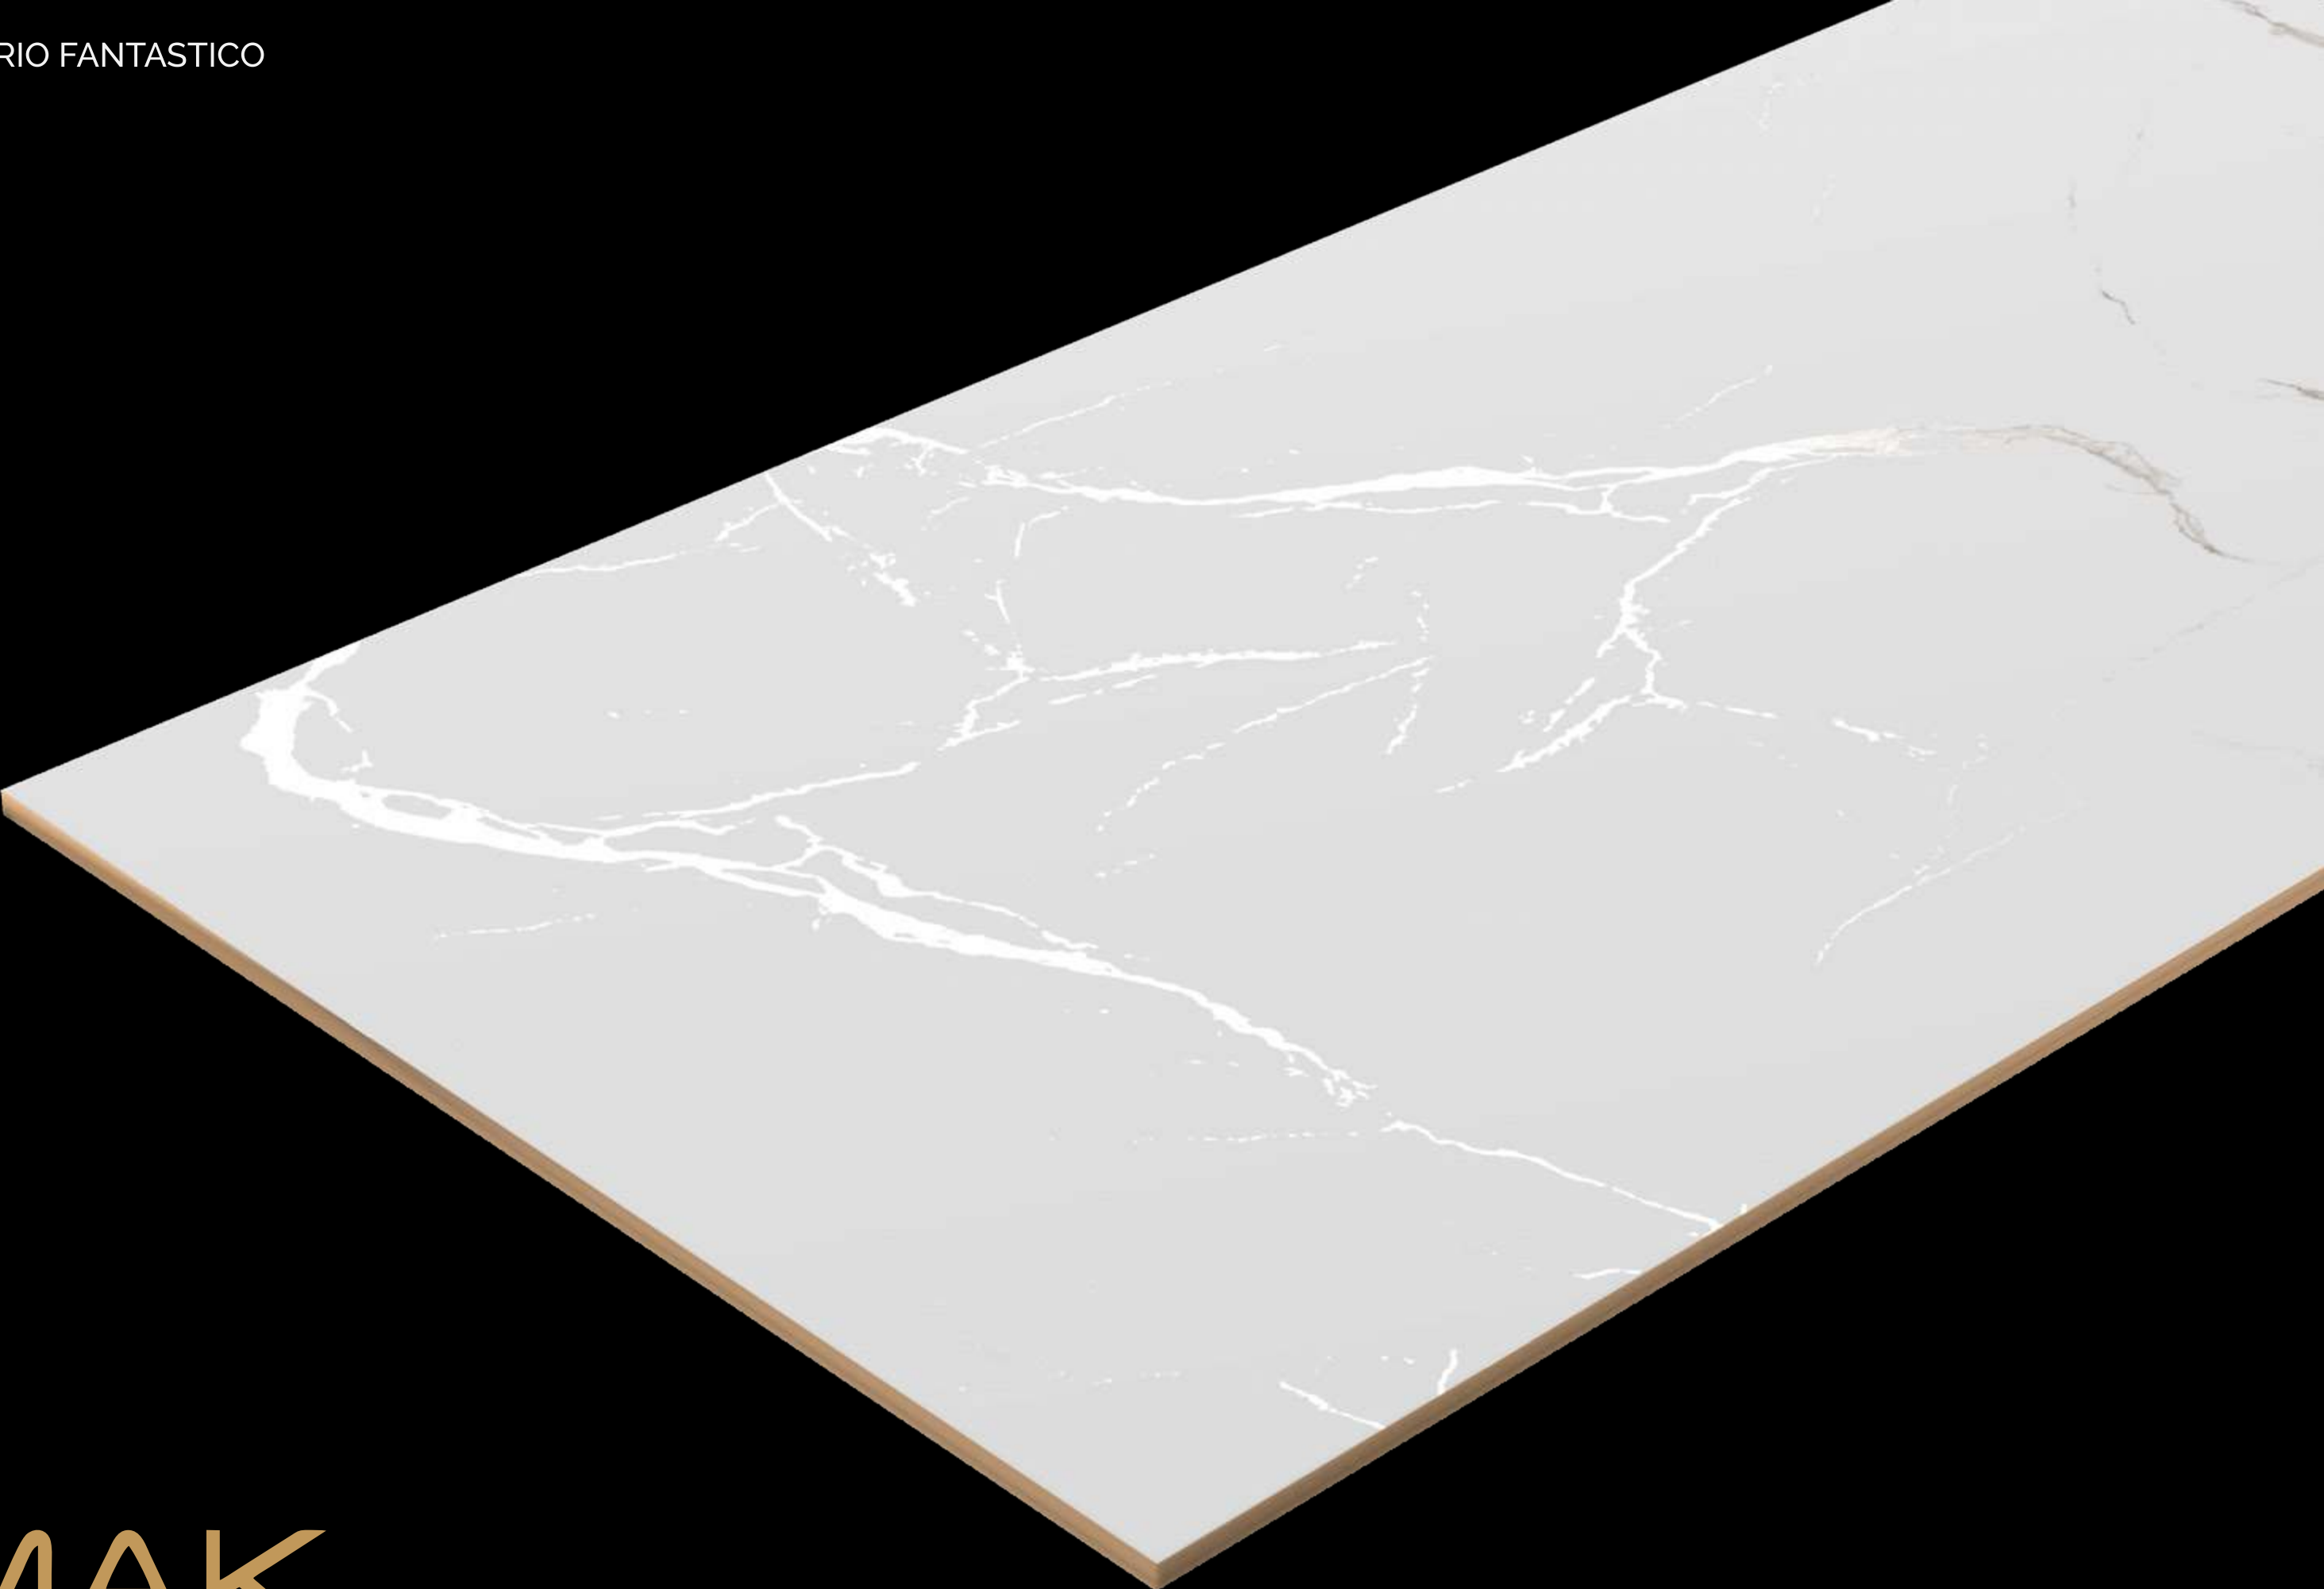

STATUARIO FANTASTICO

MAK
Ceramica