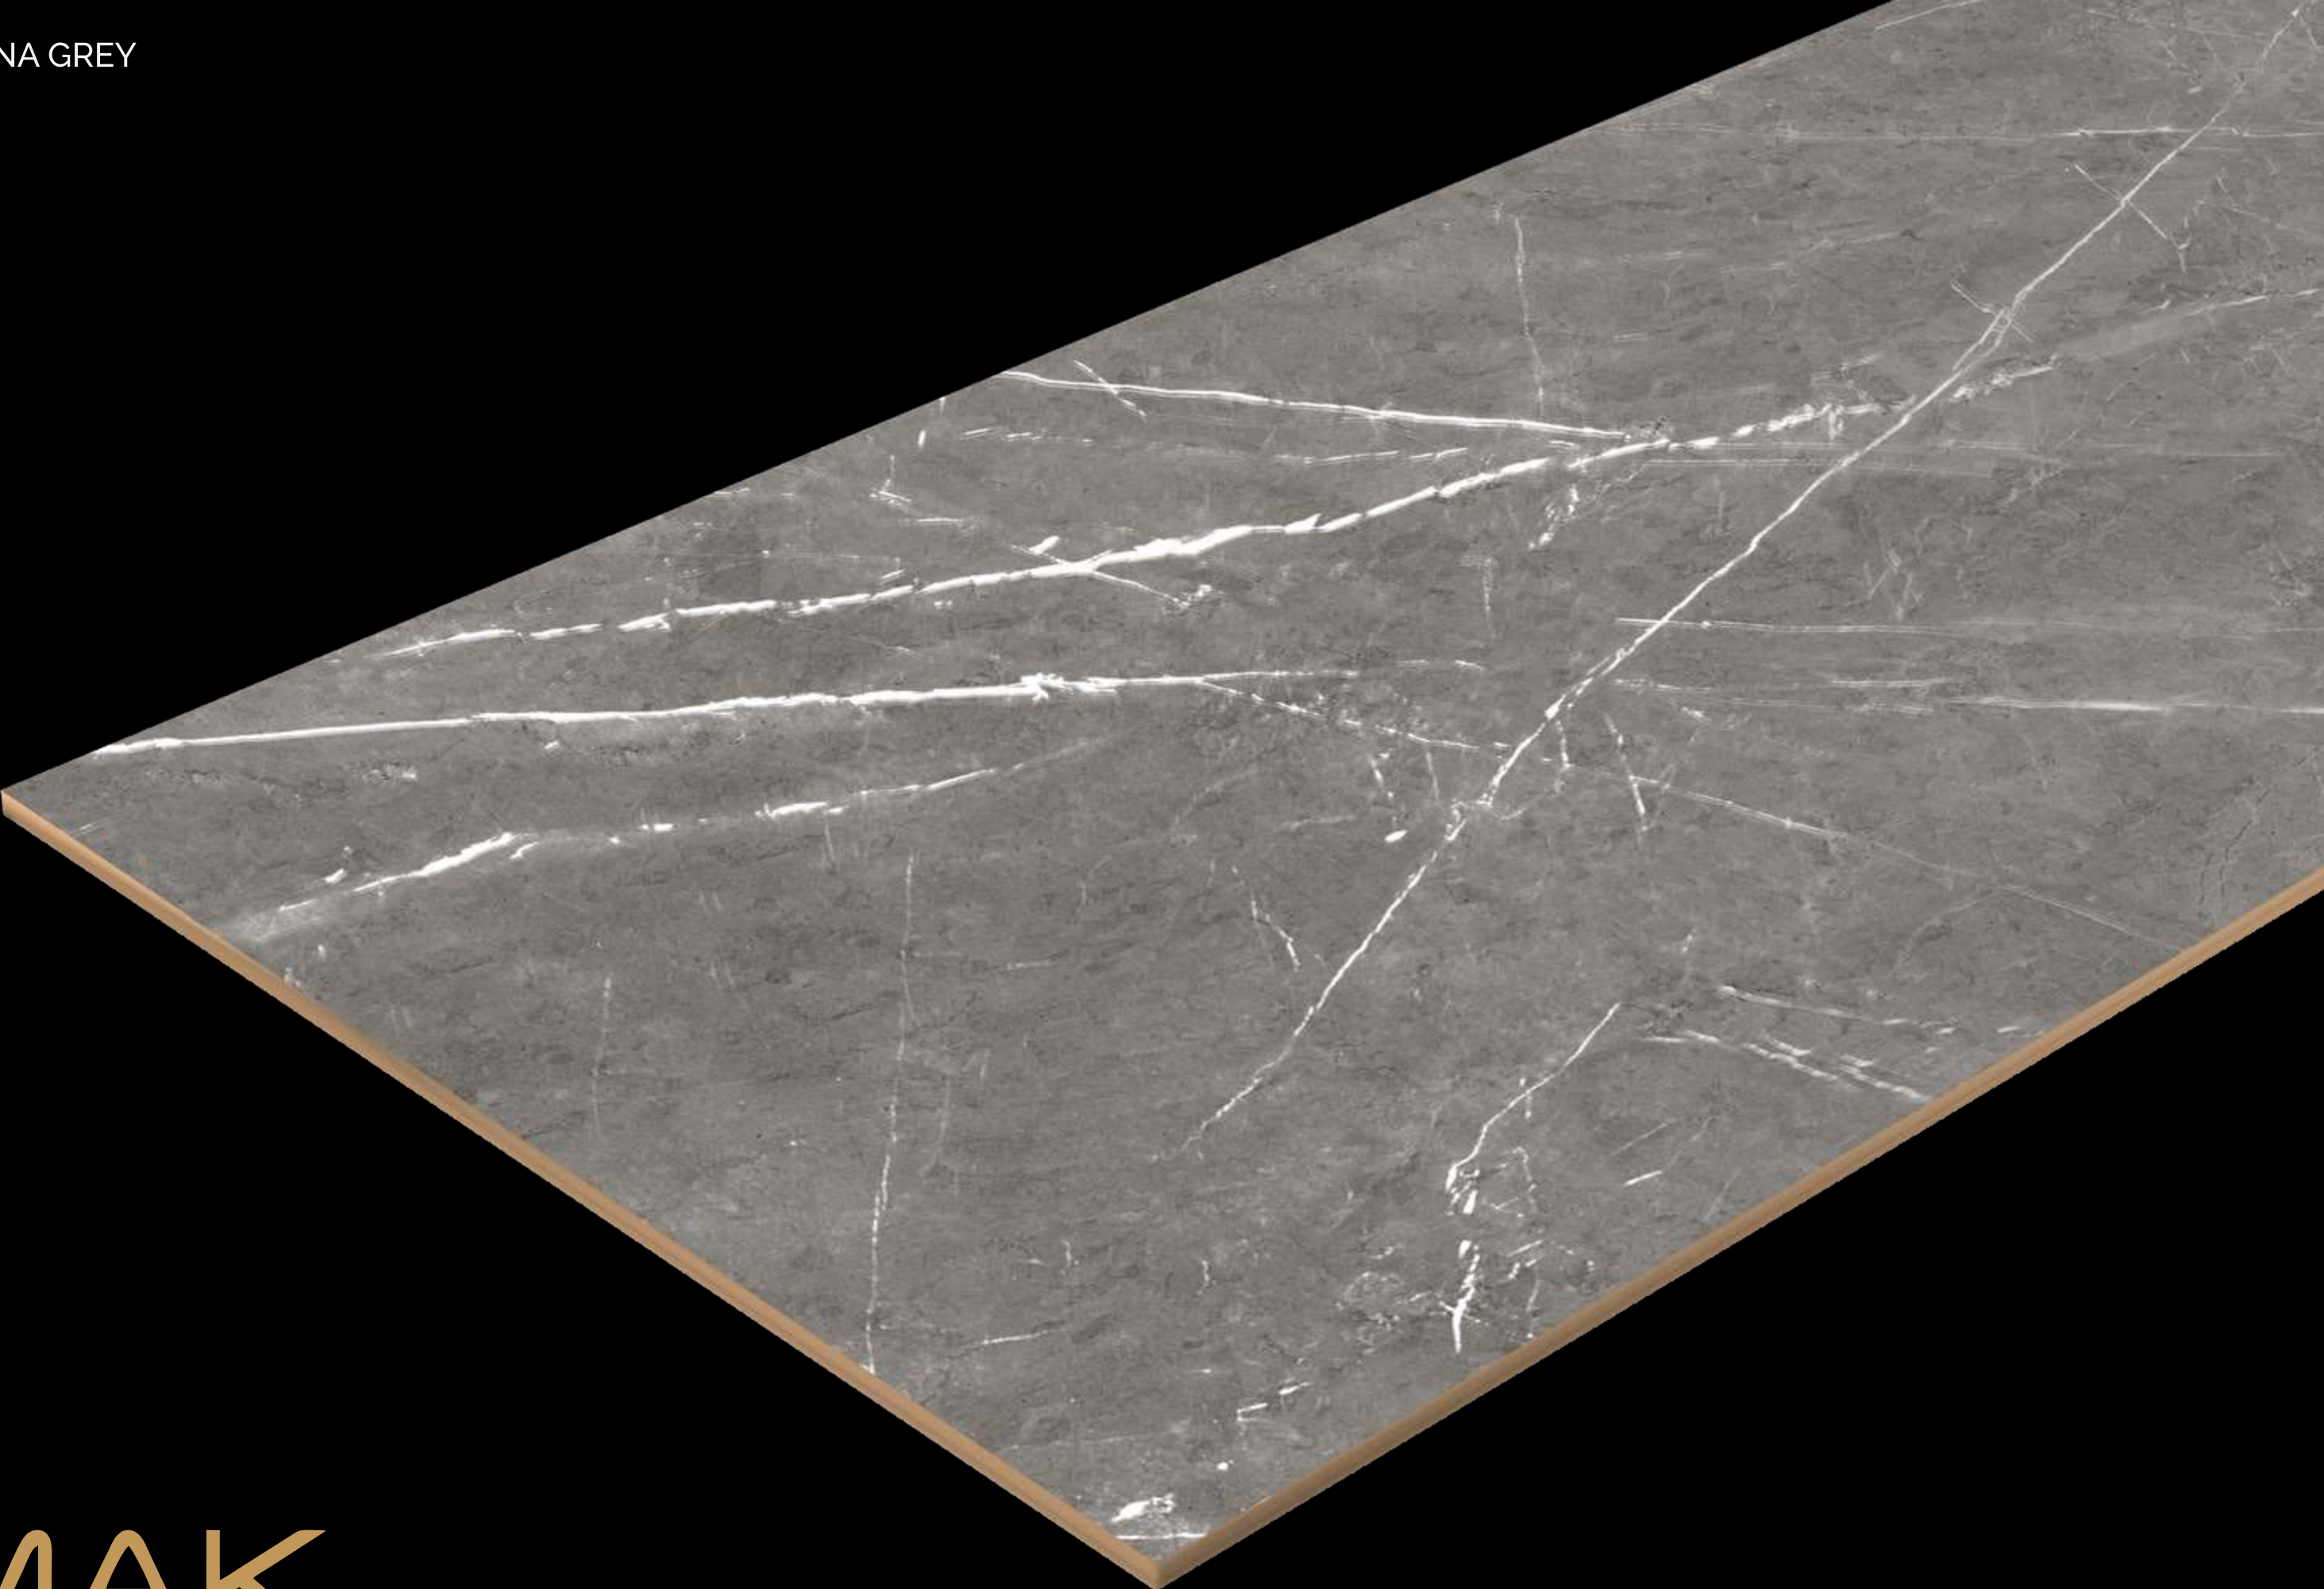

MAK
Ceramica

MAK
Ceramica

MEDONNA BIANCO

RANDOM FACE : 4

SIZE
600X1200 MM

FINISH
CARVING

CARVING
COLLECTION

MEDONNA GREY