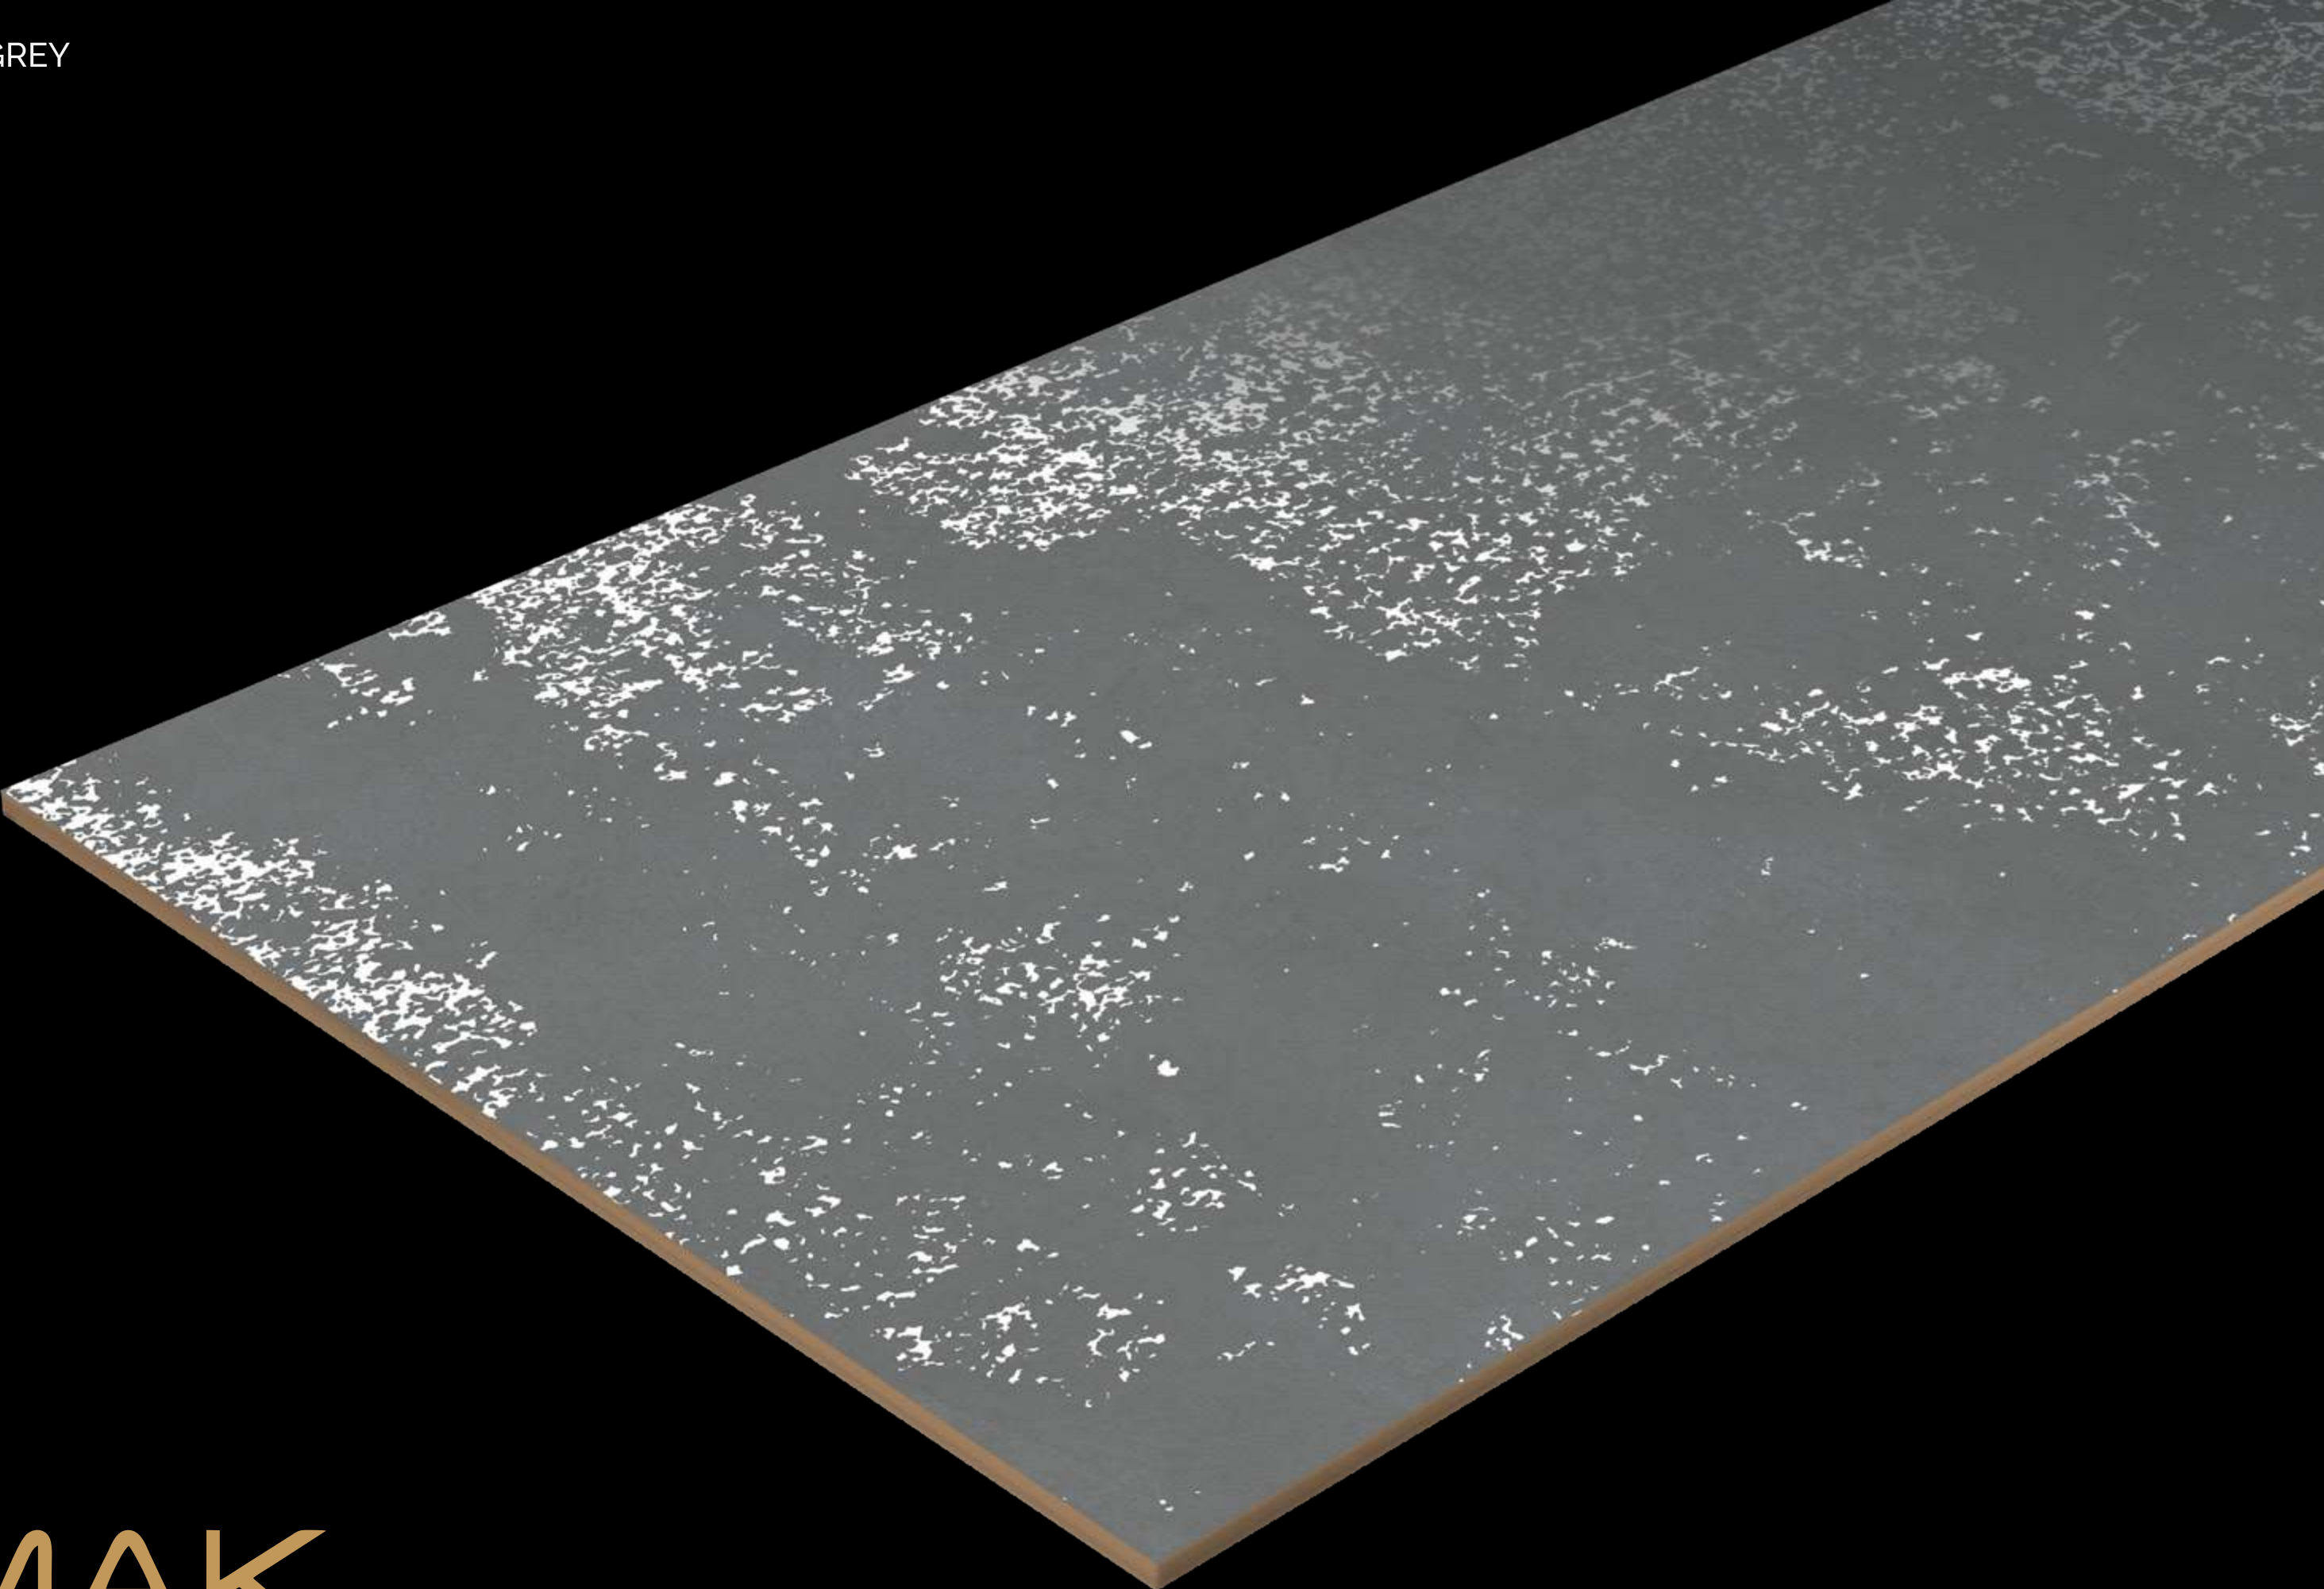

FLOKY GREY

MAK
Ceramica