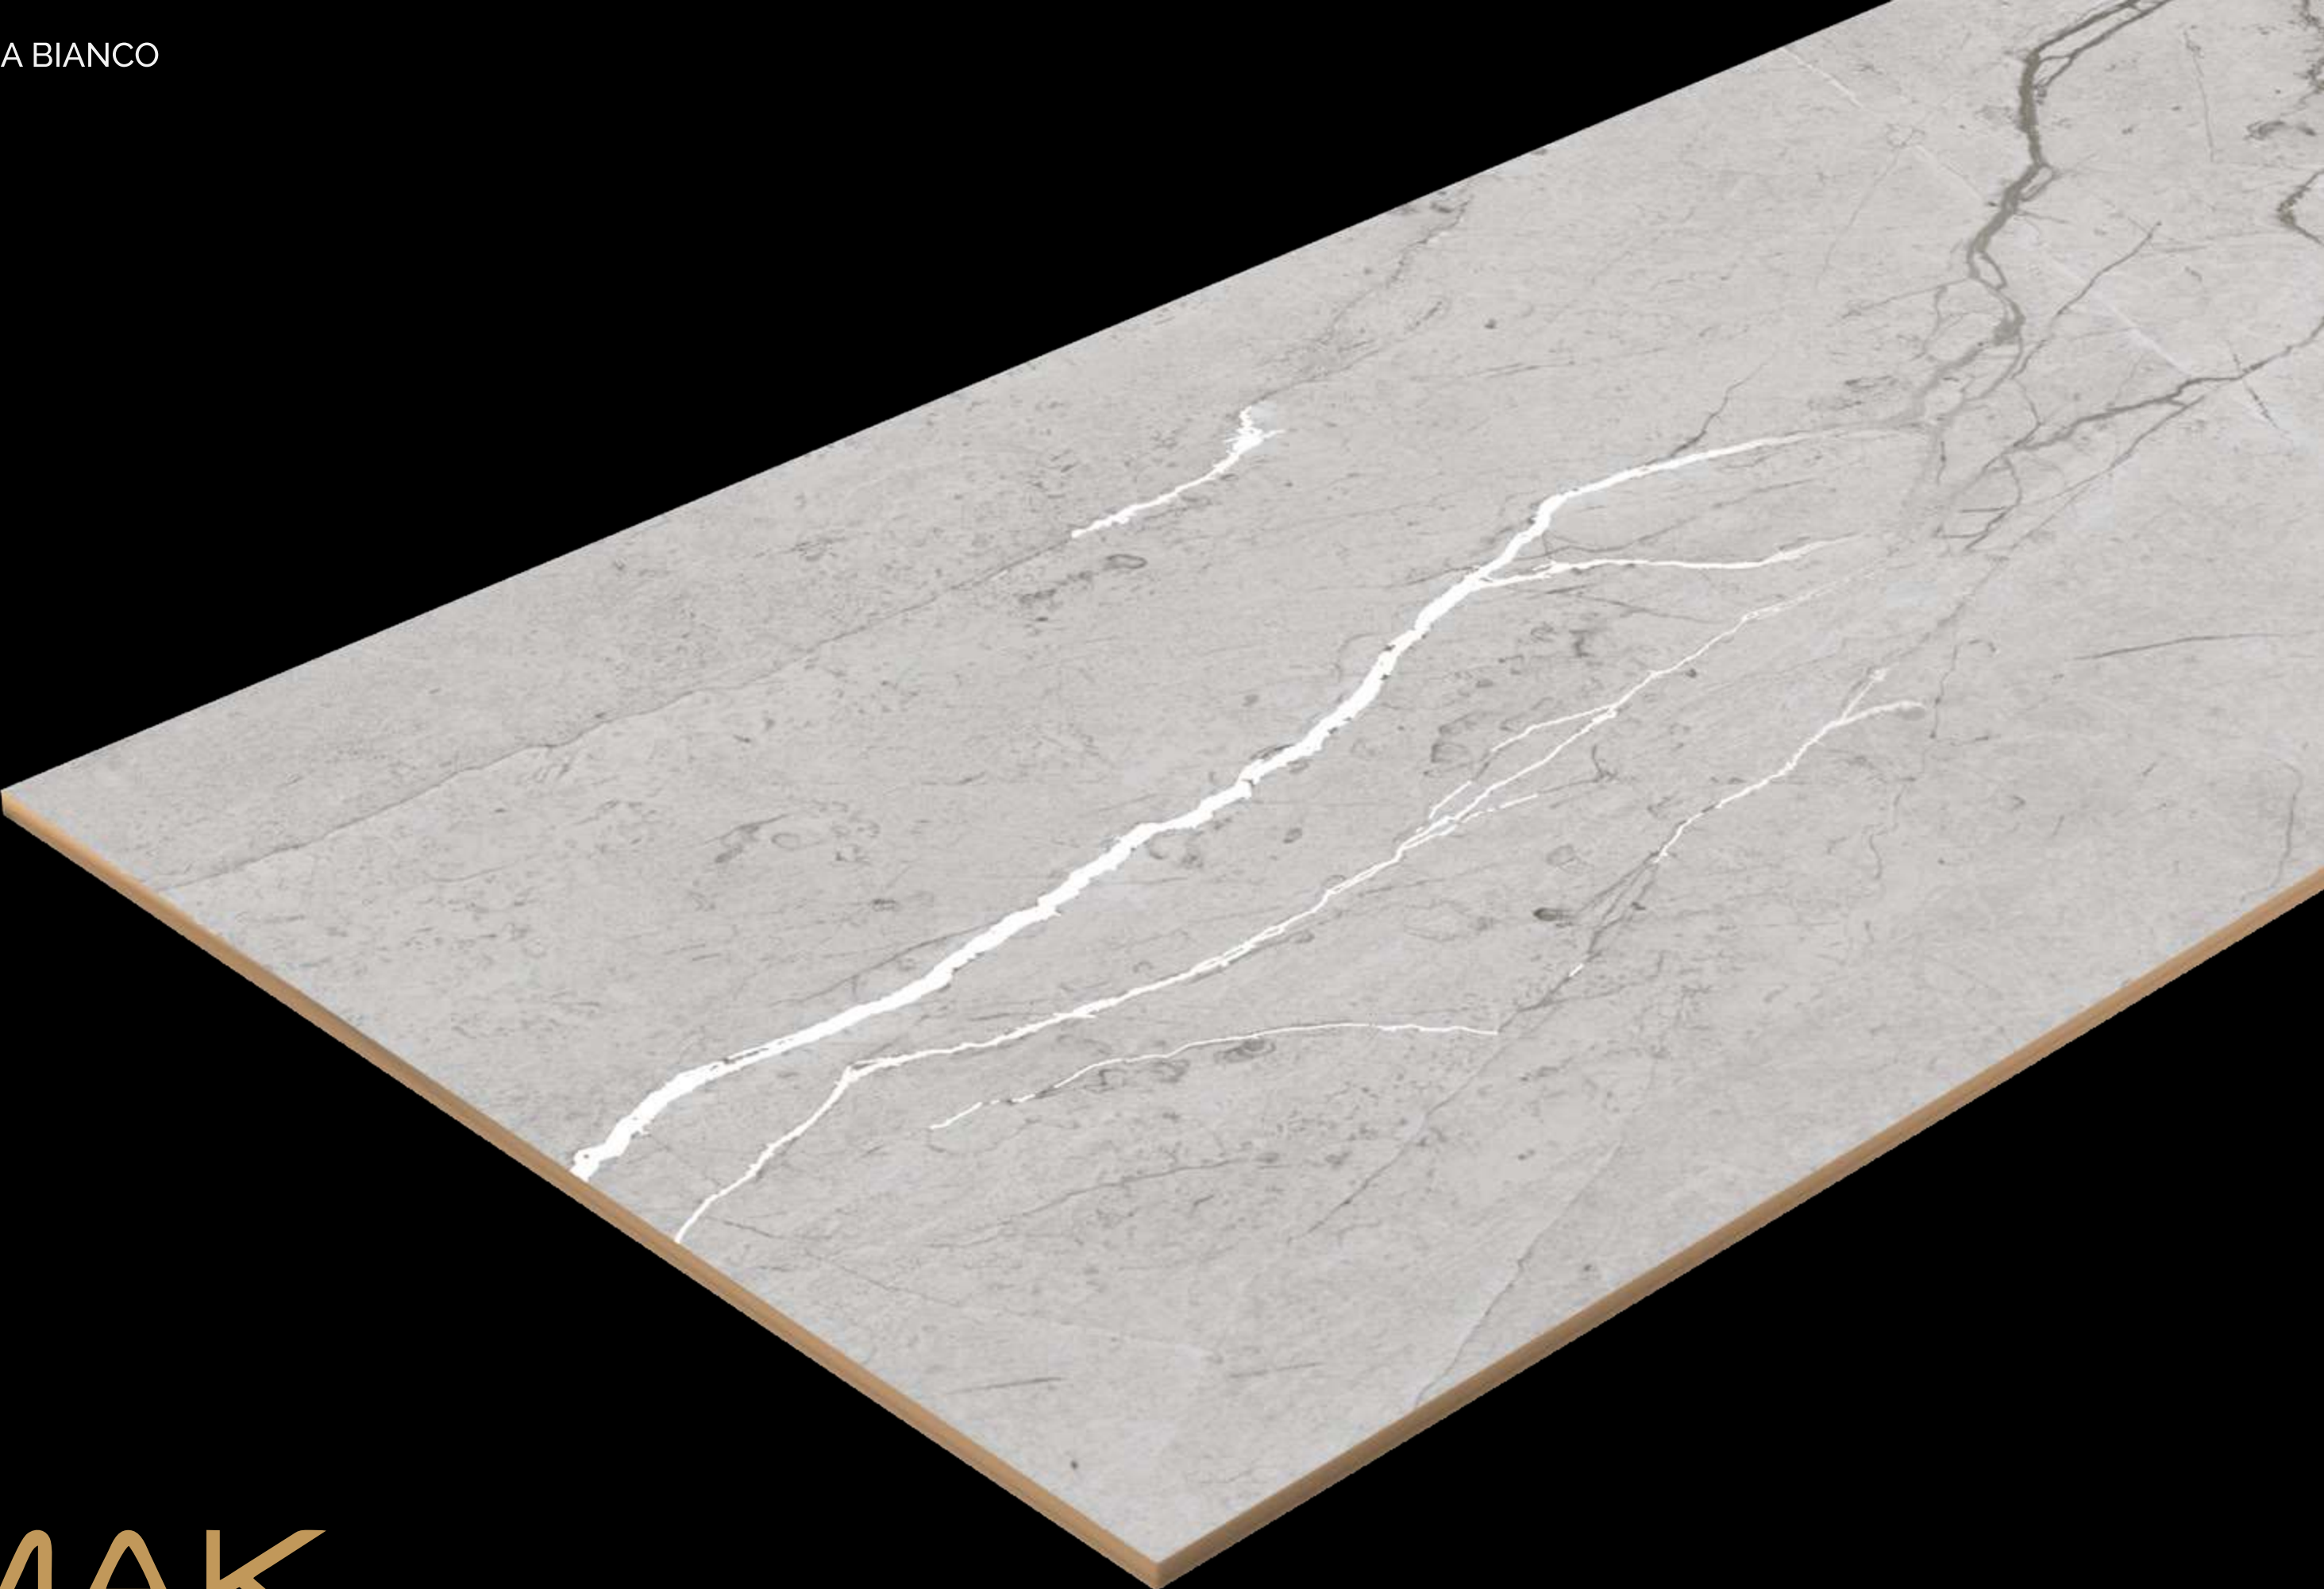

REIMS CREMA

SIZE

600X1200 MM

FINISH

CARVING

RANDOM FACE : 4

ROMANIA BIANCO

MAK
Ceramica