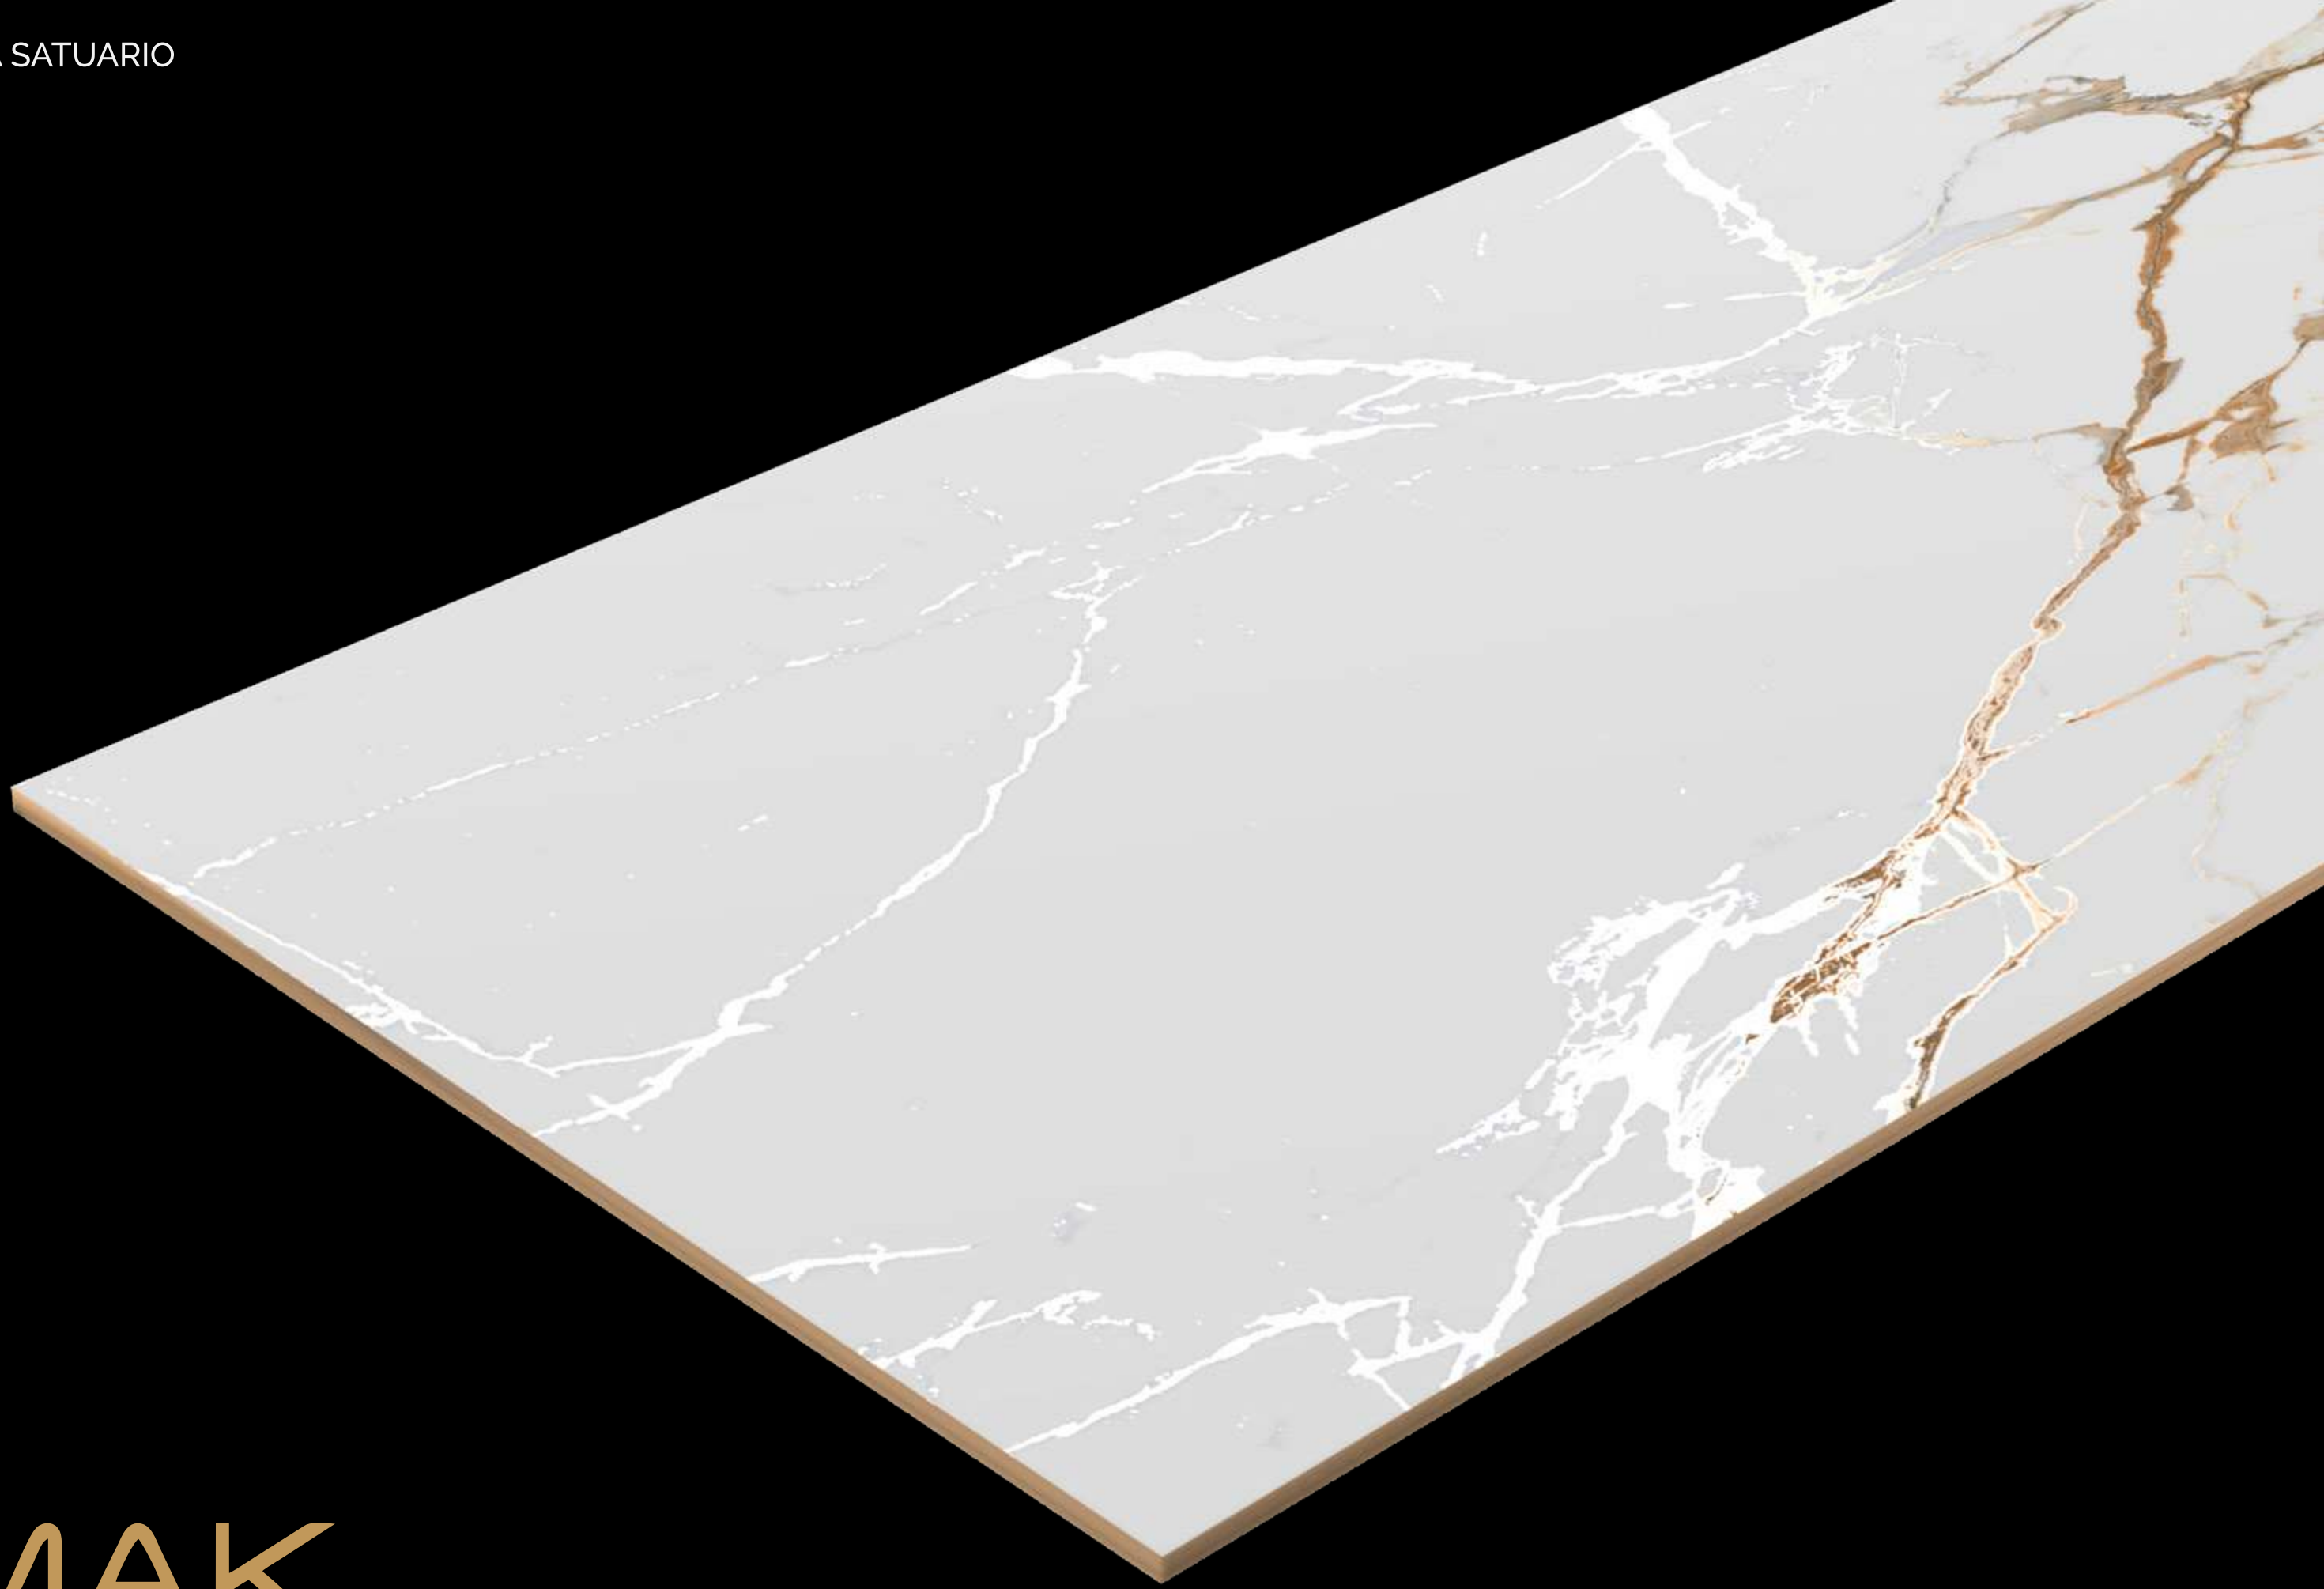

MAK
Ceramica

MAK
Ceramica

ACCURA GREY

RANDOM FACE : 3

SIZE
600X1200 MM

FINISH
CARVING

CARVING
COLLECTION

ADRINA SATUARIO