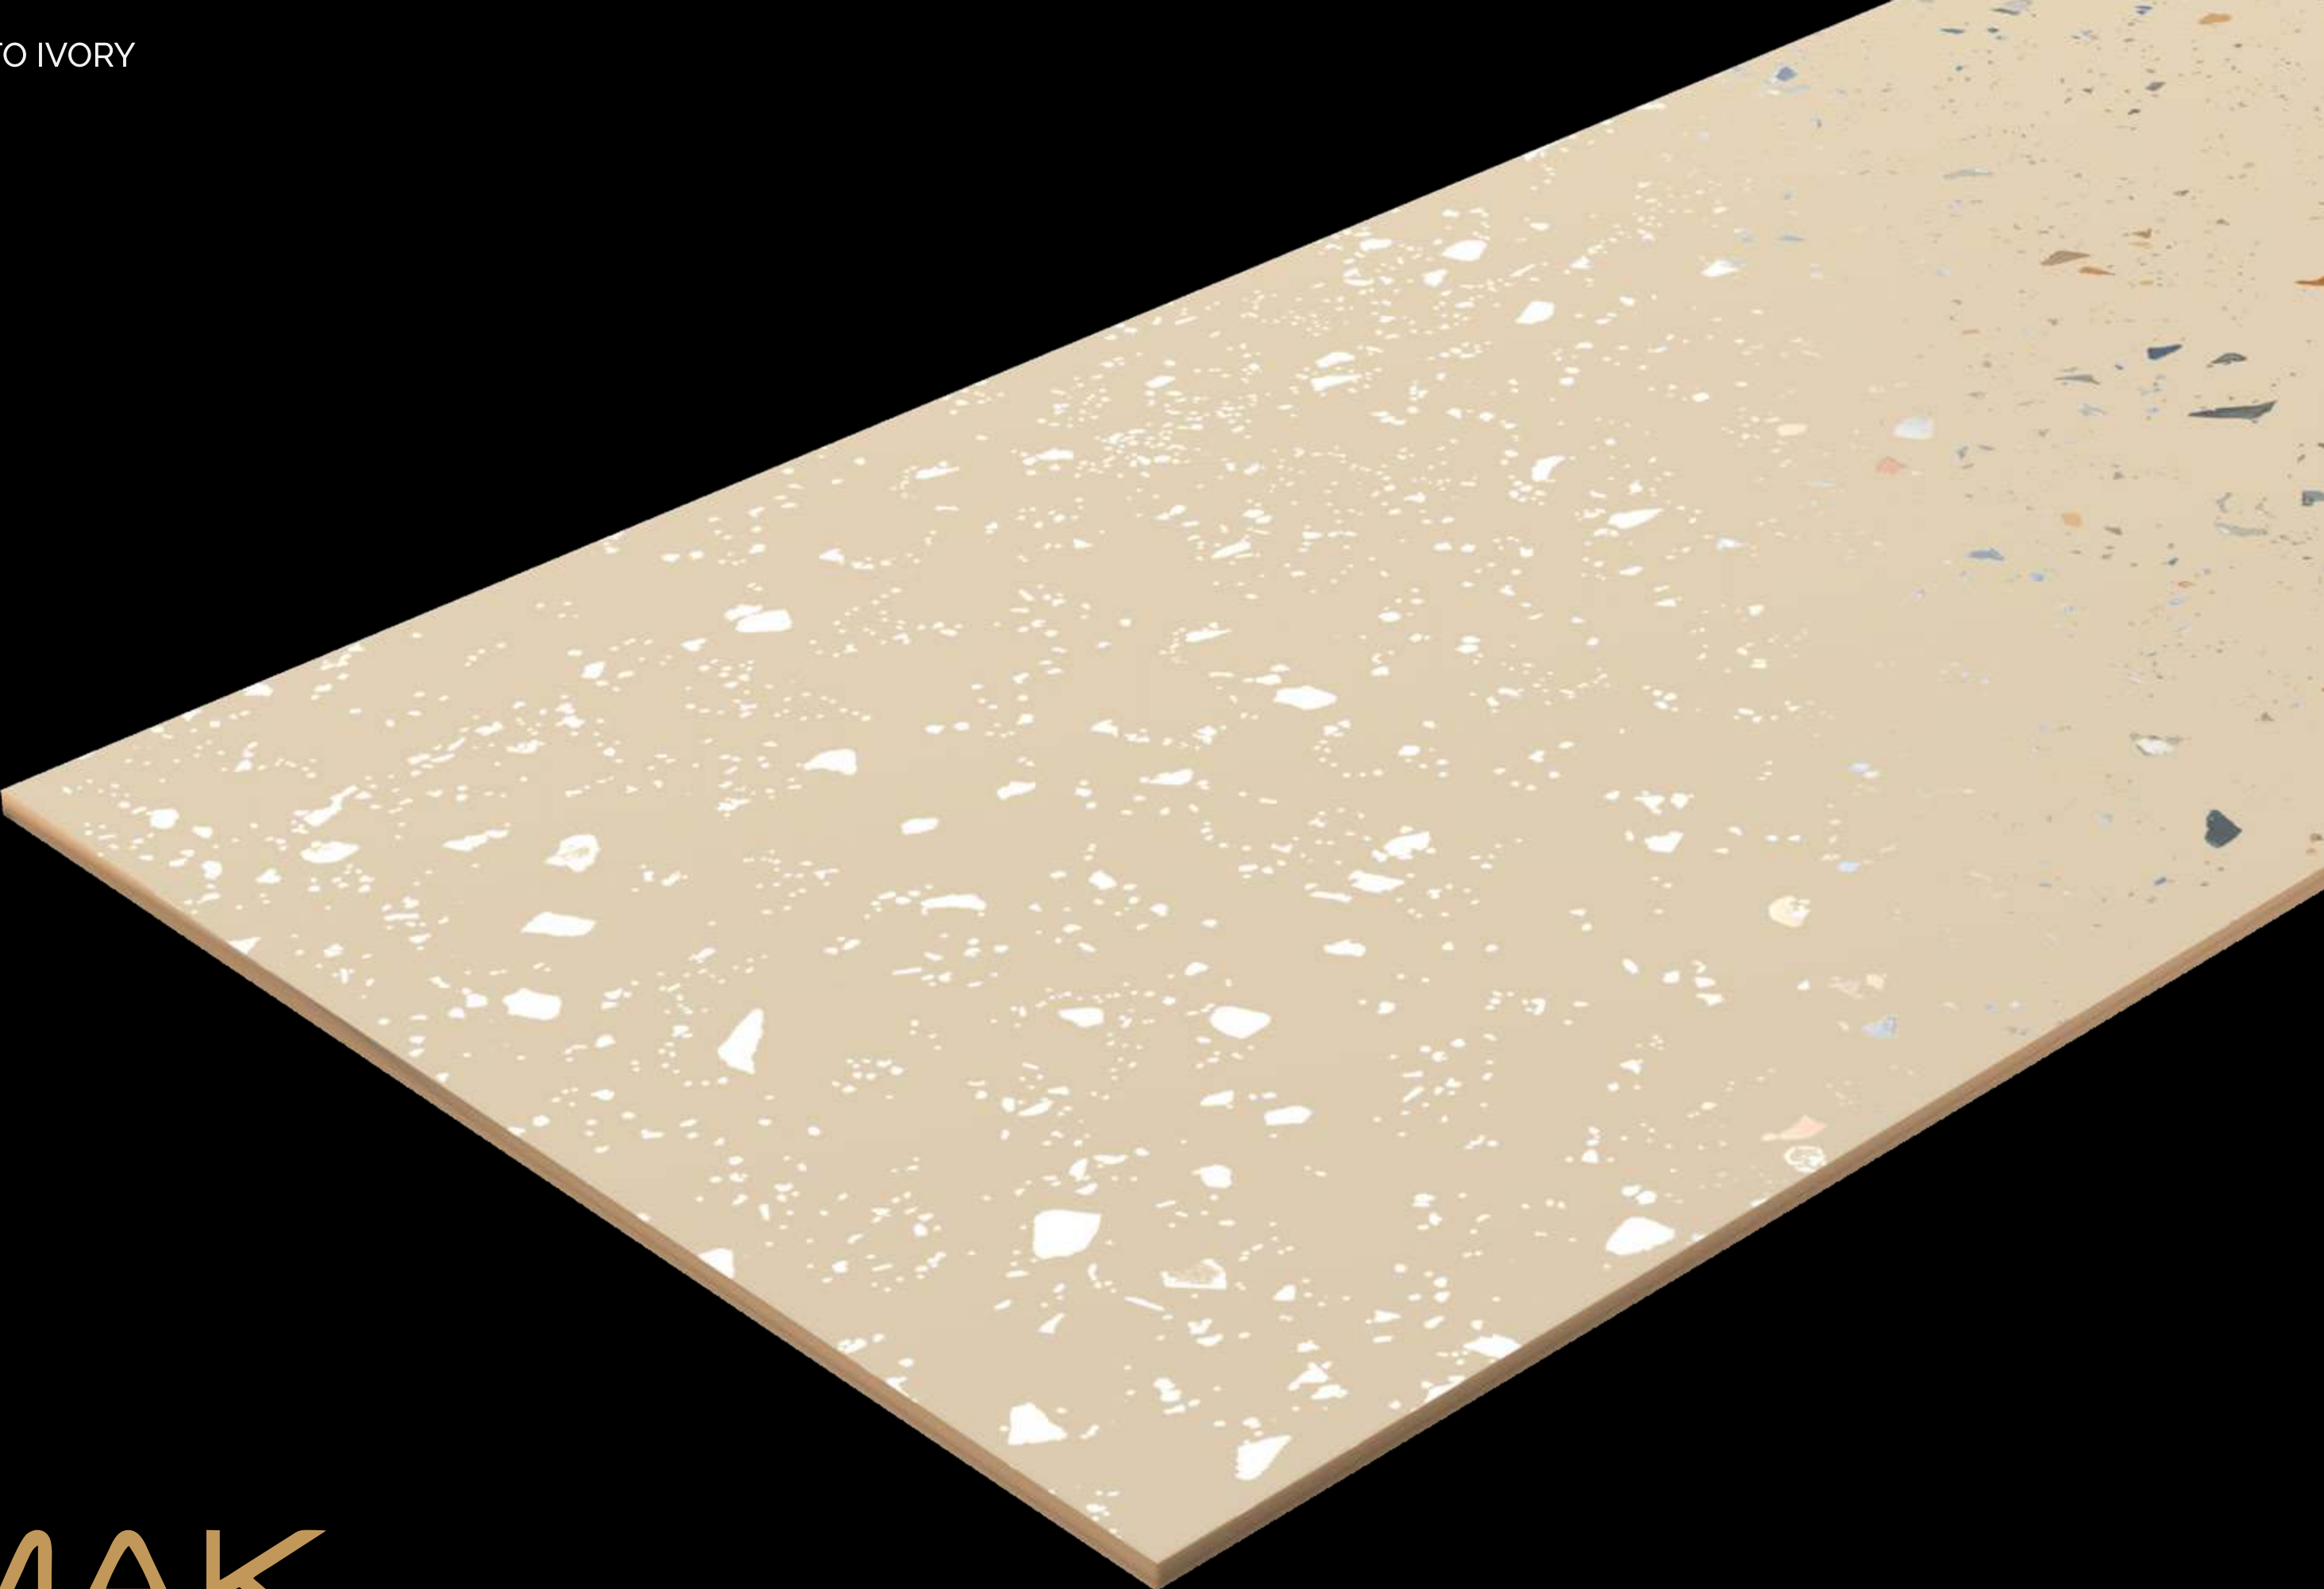

MAK
Ceramica

TORANTO GREY

SIZE

600X1200 MM

FINISH

CARVING

CARVING
COLLECTION

TORANTO IVORY