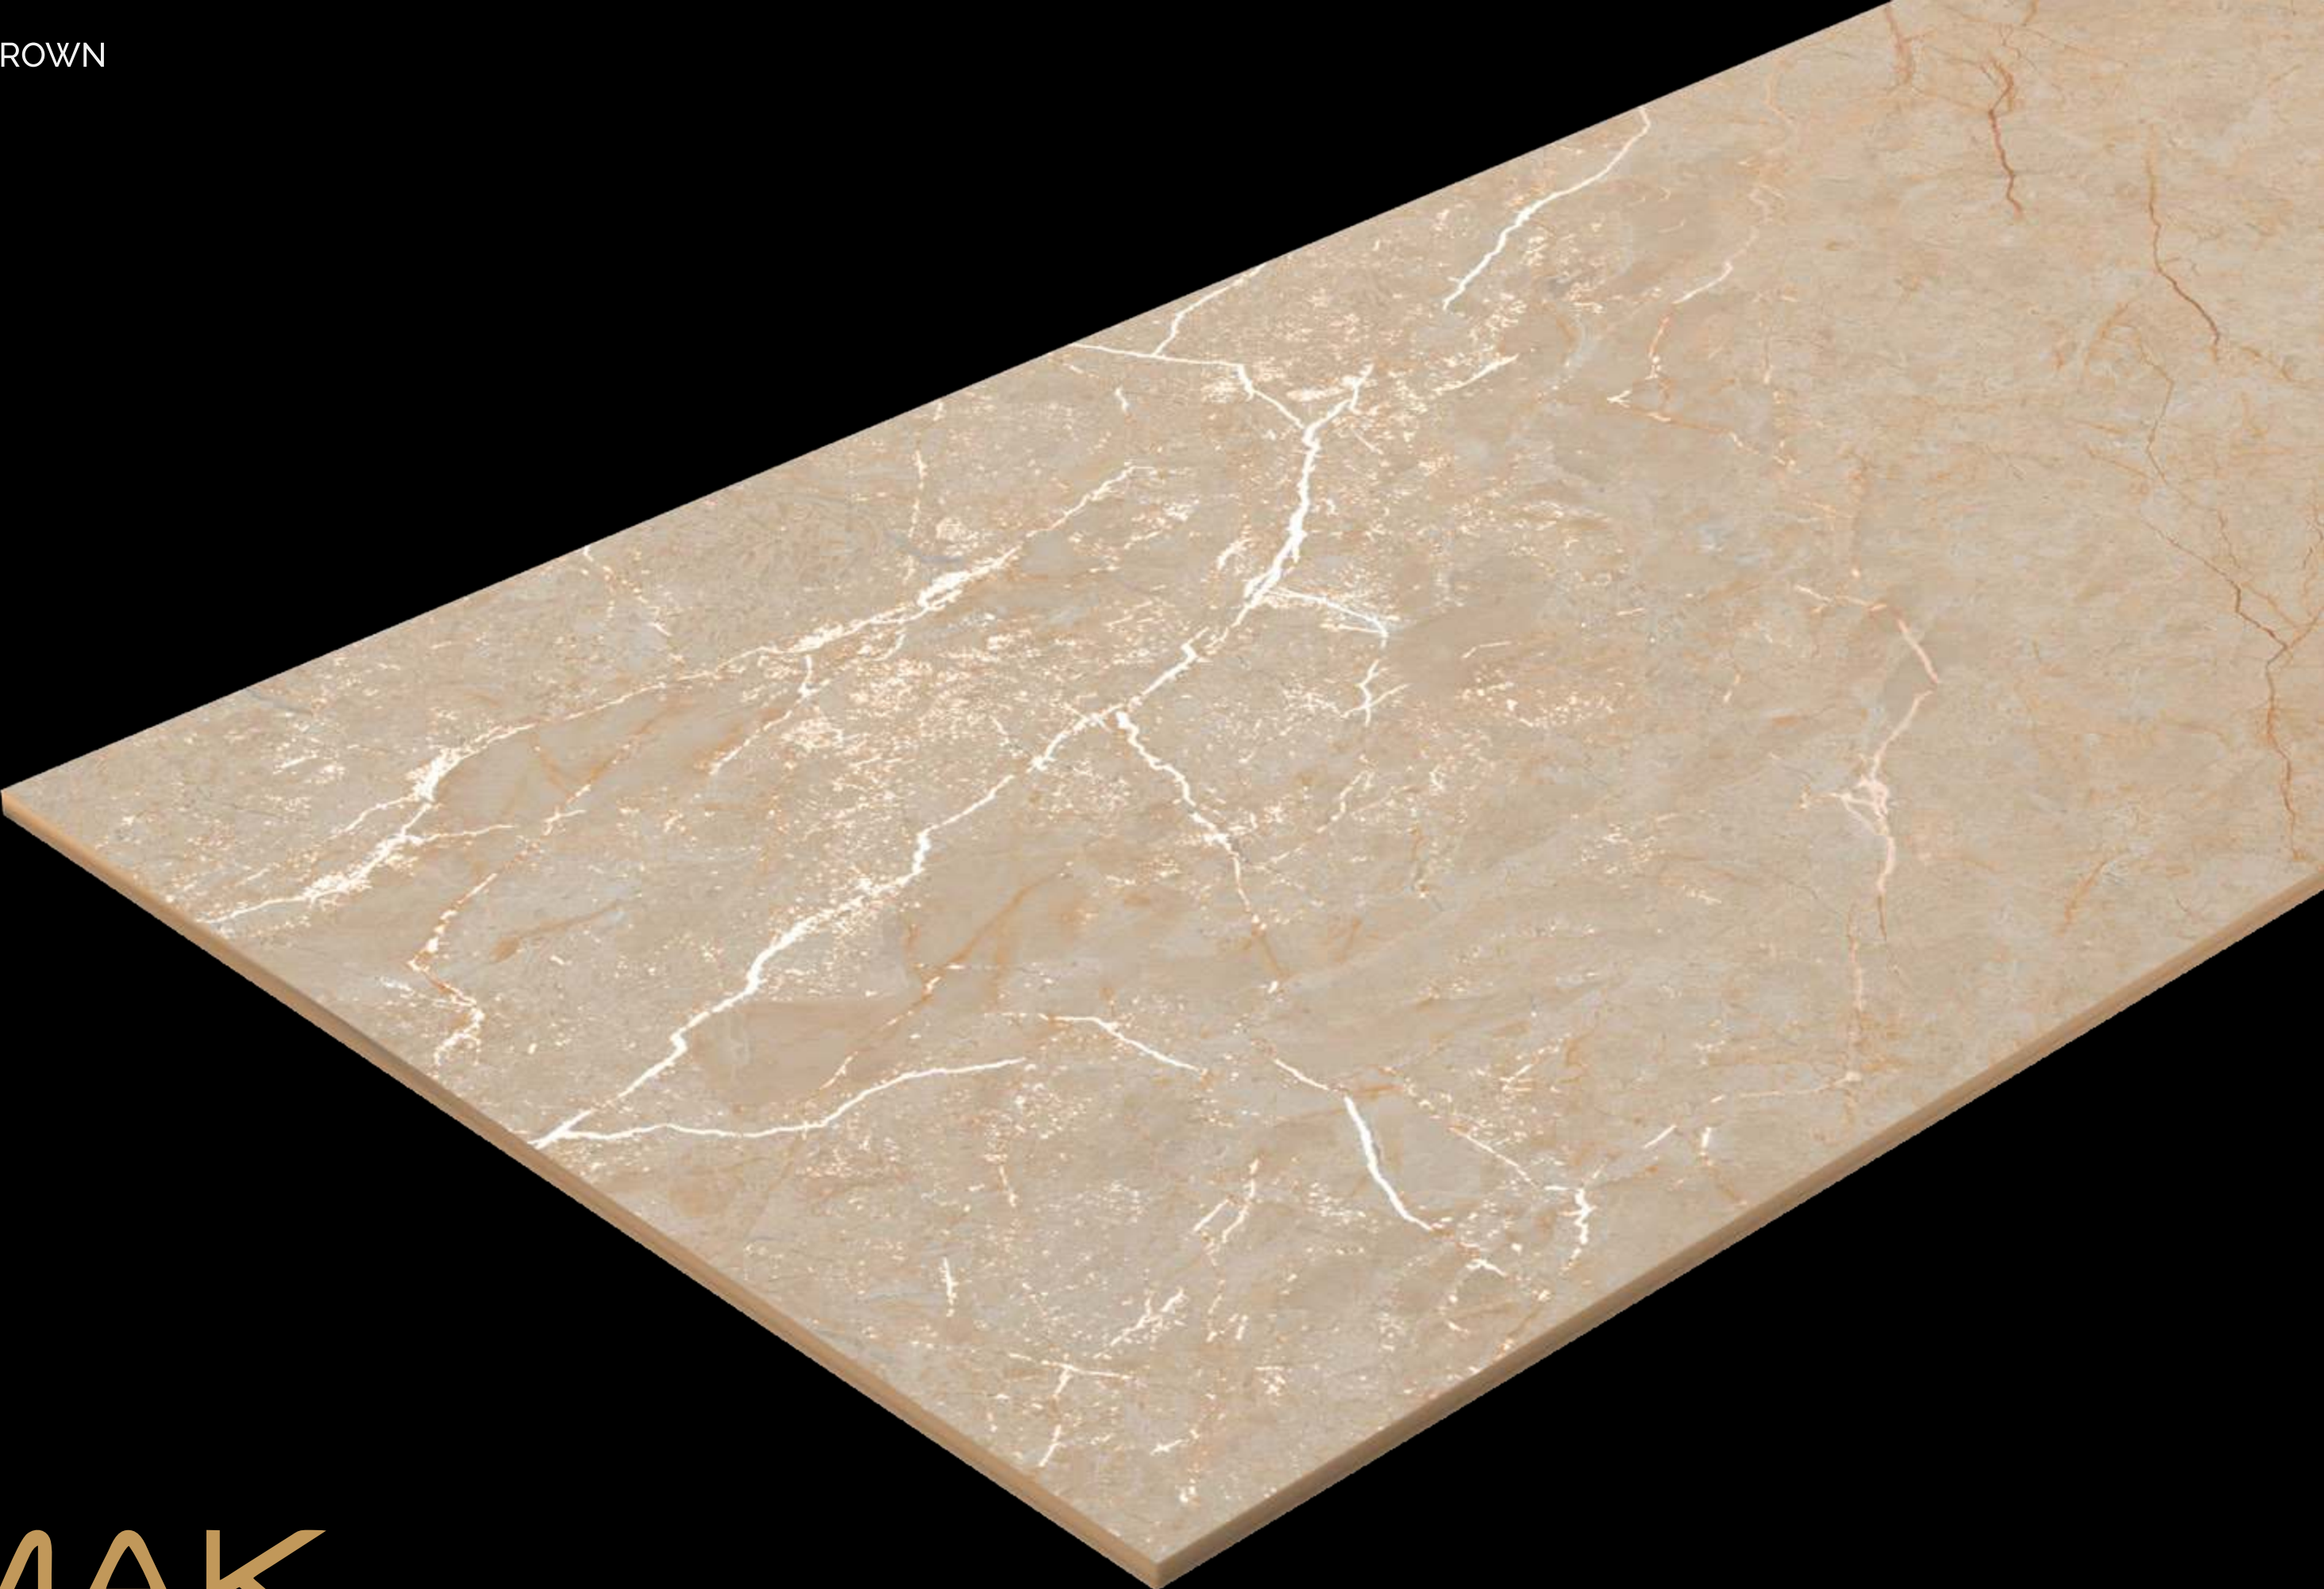

600X1200 MM

FINISH

CARVING

RANDOM FACE : 4

CARVING
COLLECTION

REIMS BROWN

MAK
Ceramica

REIMS BROWN