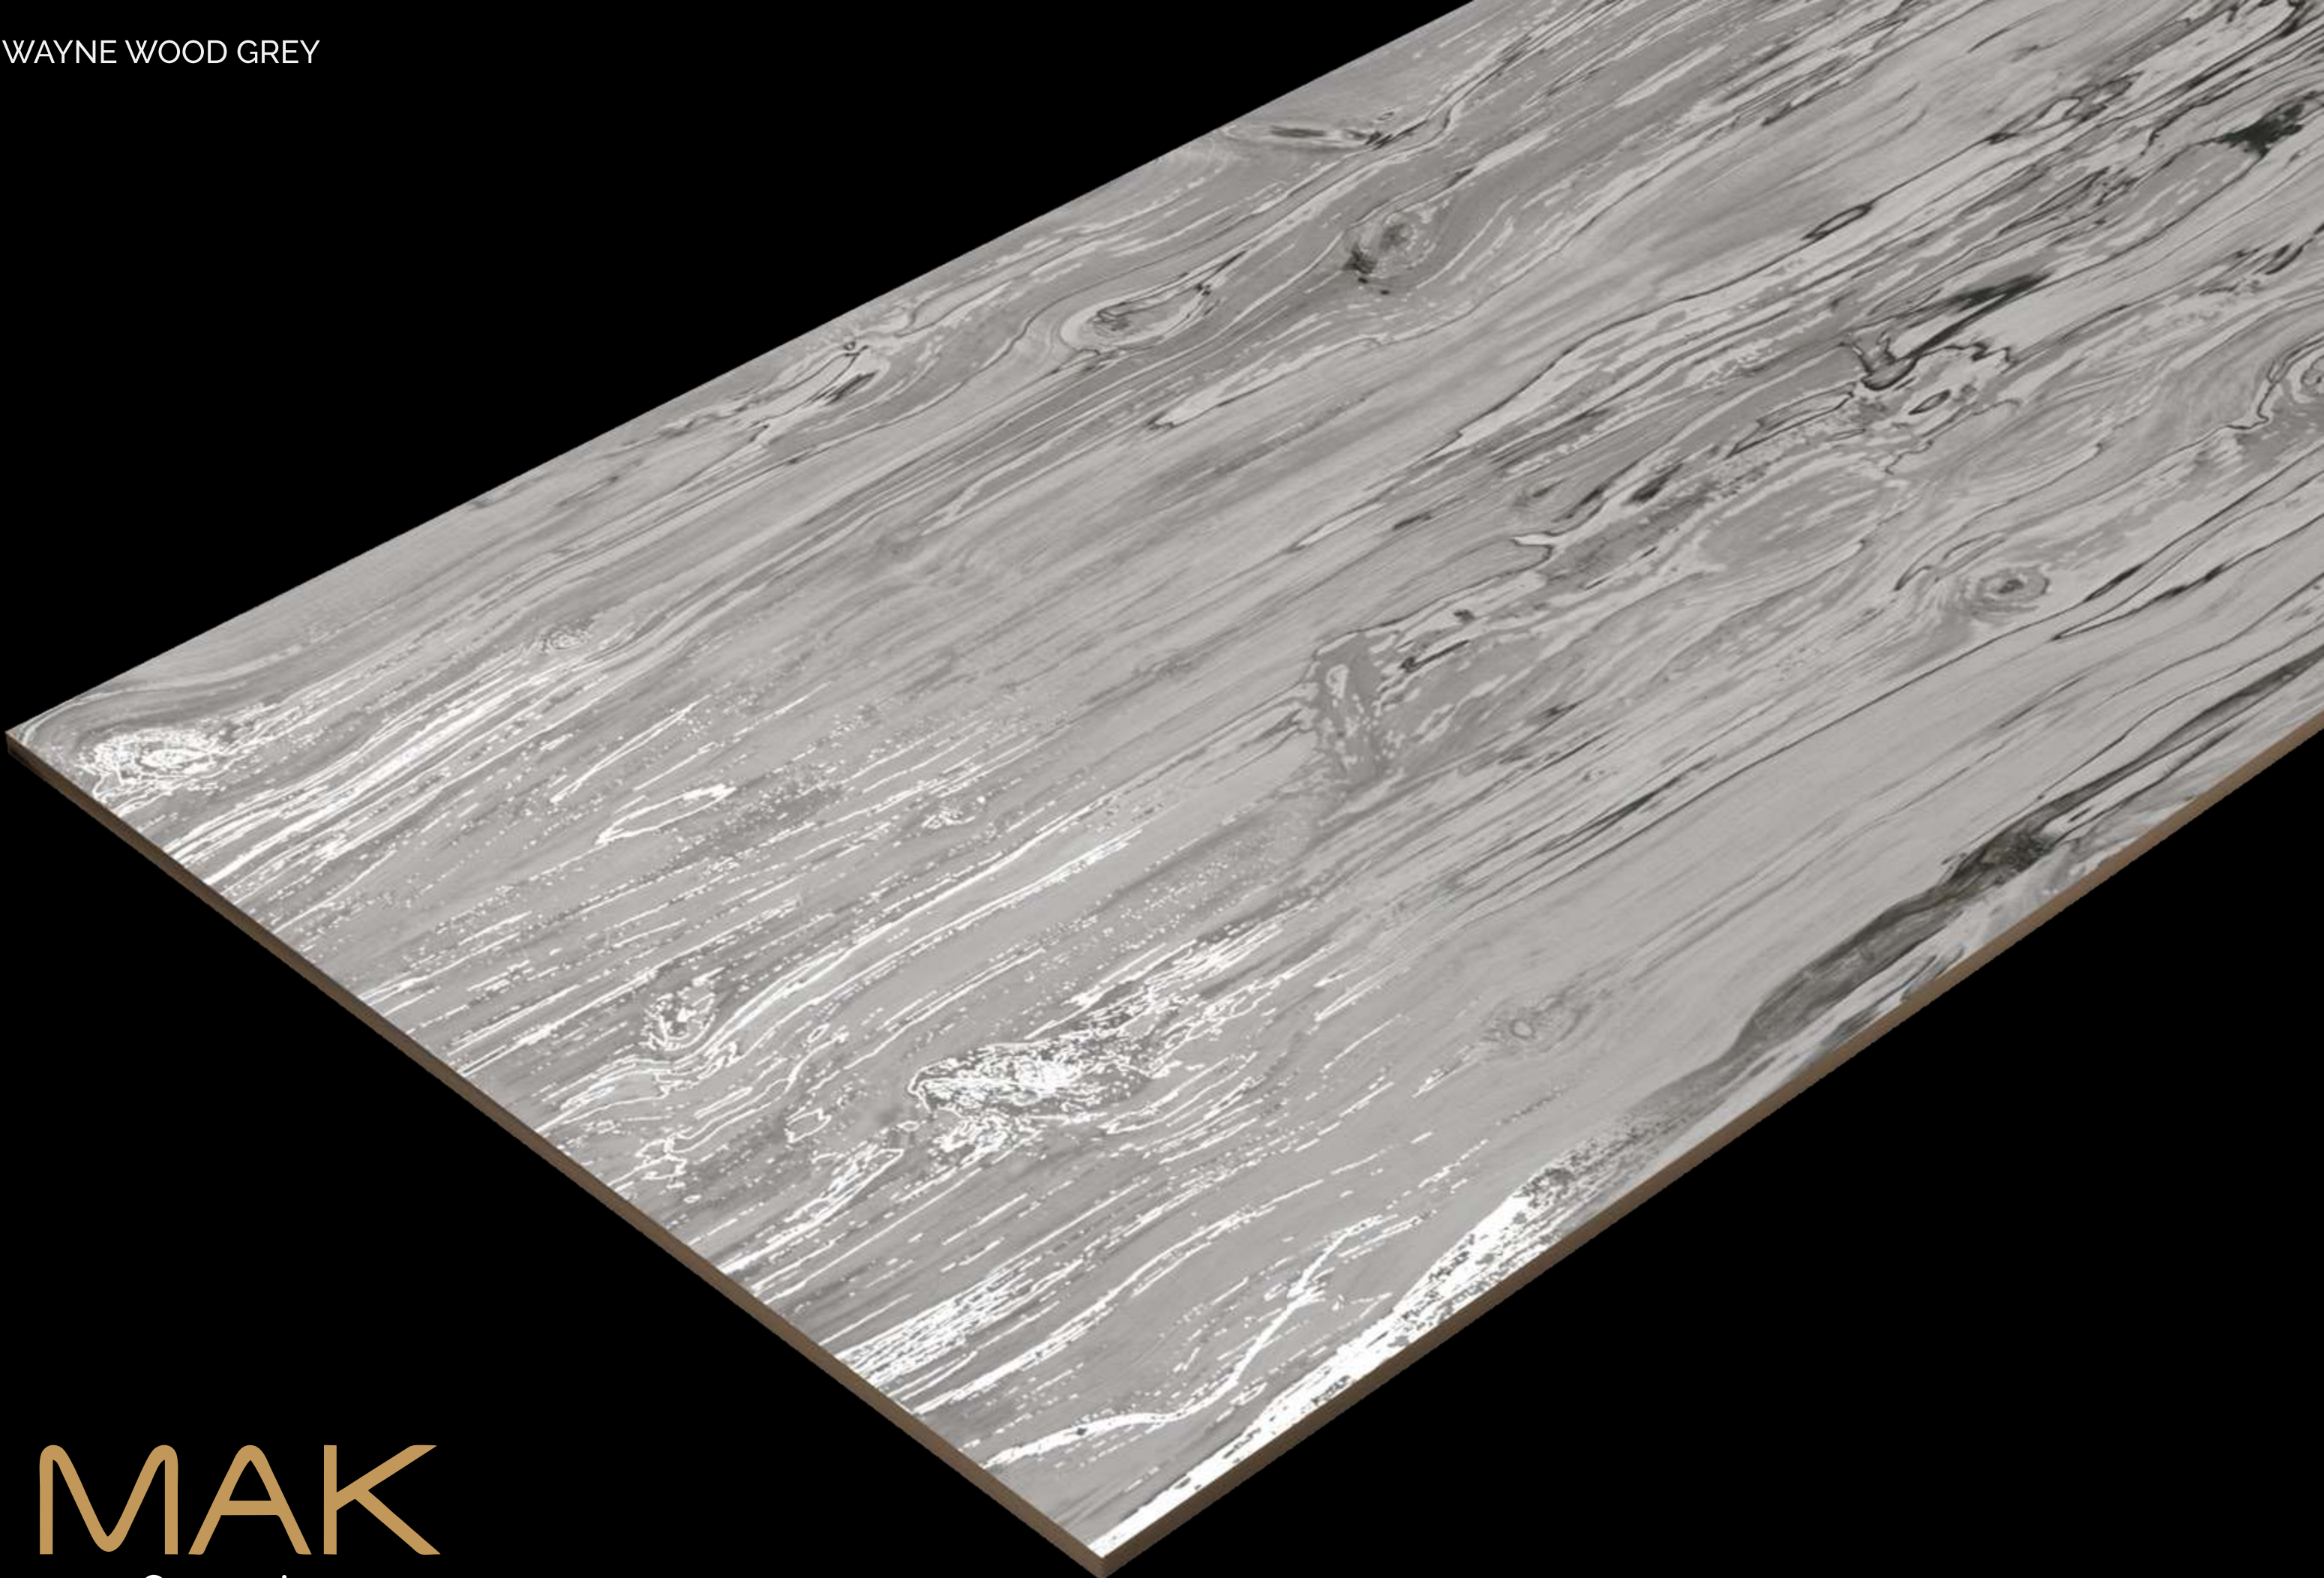

MAK
Ceramica

MAK
Ceramica

WAYNE WOOD BEIGE

RANDOM FACE : 3

SIZE
600X1200 MM

FINISH
CARVING

CARVING
COLLECTION

WAYNE WOOD GREY