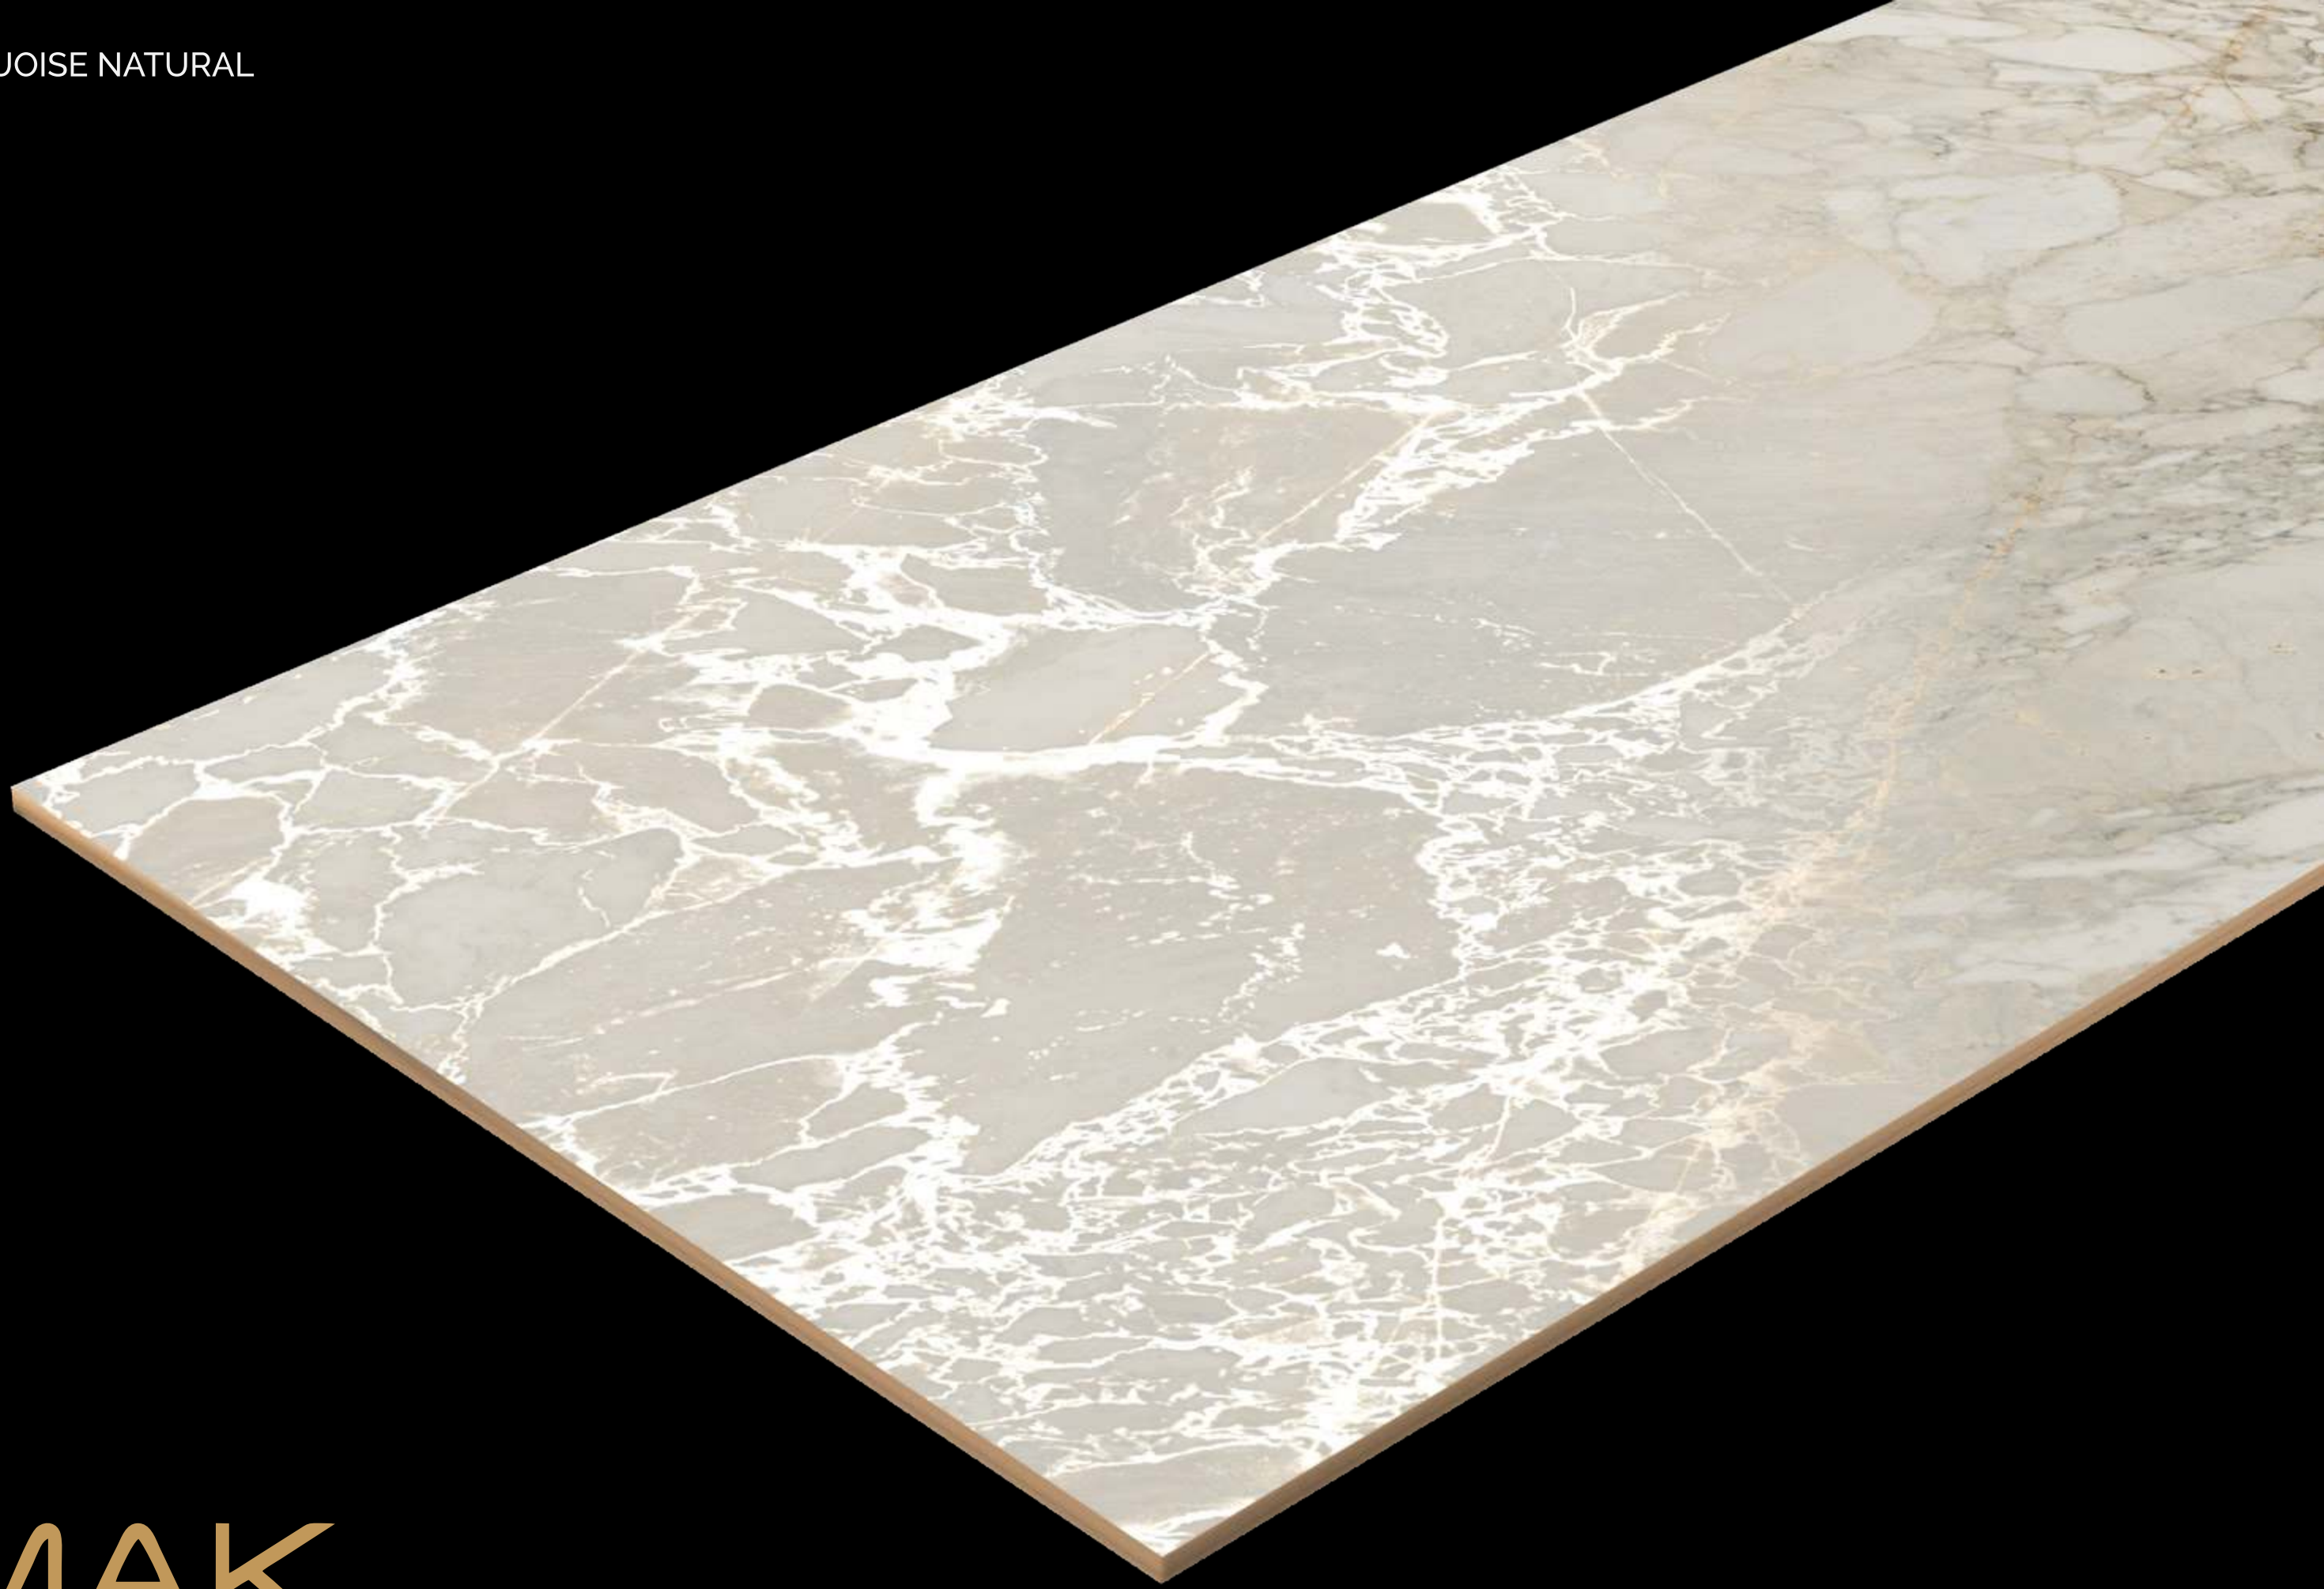

SIZE
600X1200 MM

FINISH
CARVING

RANDOM FACE : 2

CARVING
COLLECTION

TURKUISE NATURAL

MAK
Ceramica

MAK
Ceramica

TURKUISE NATURAL