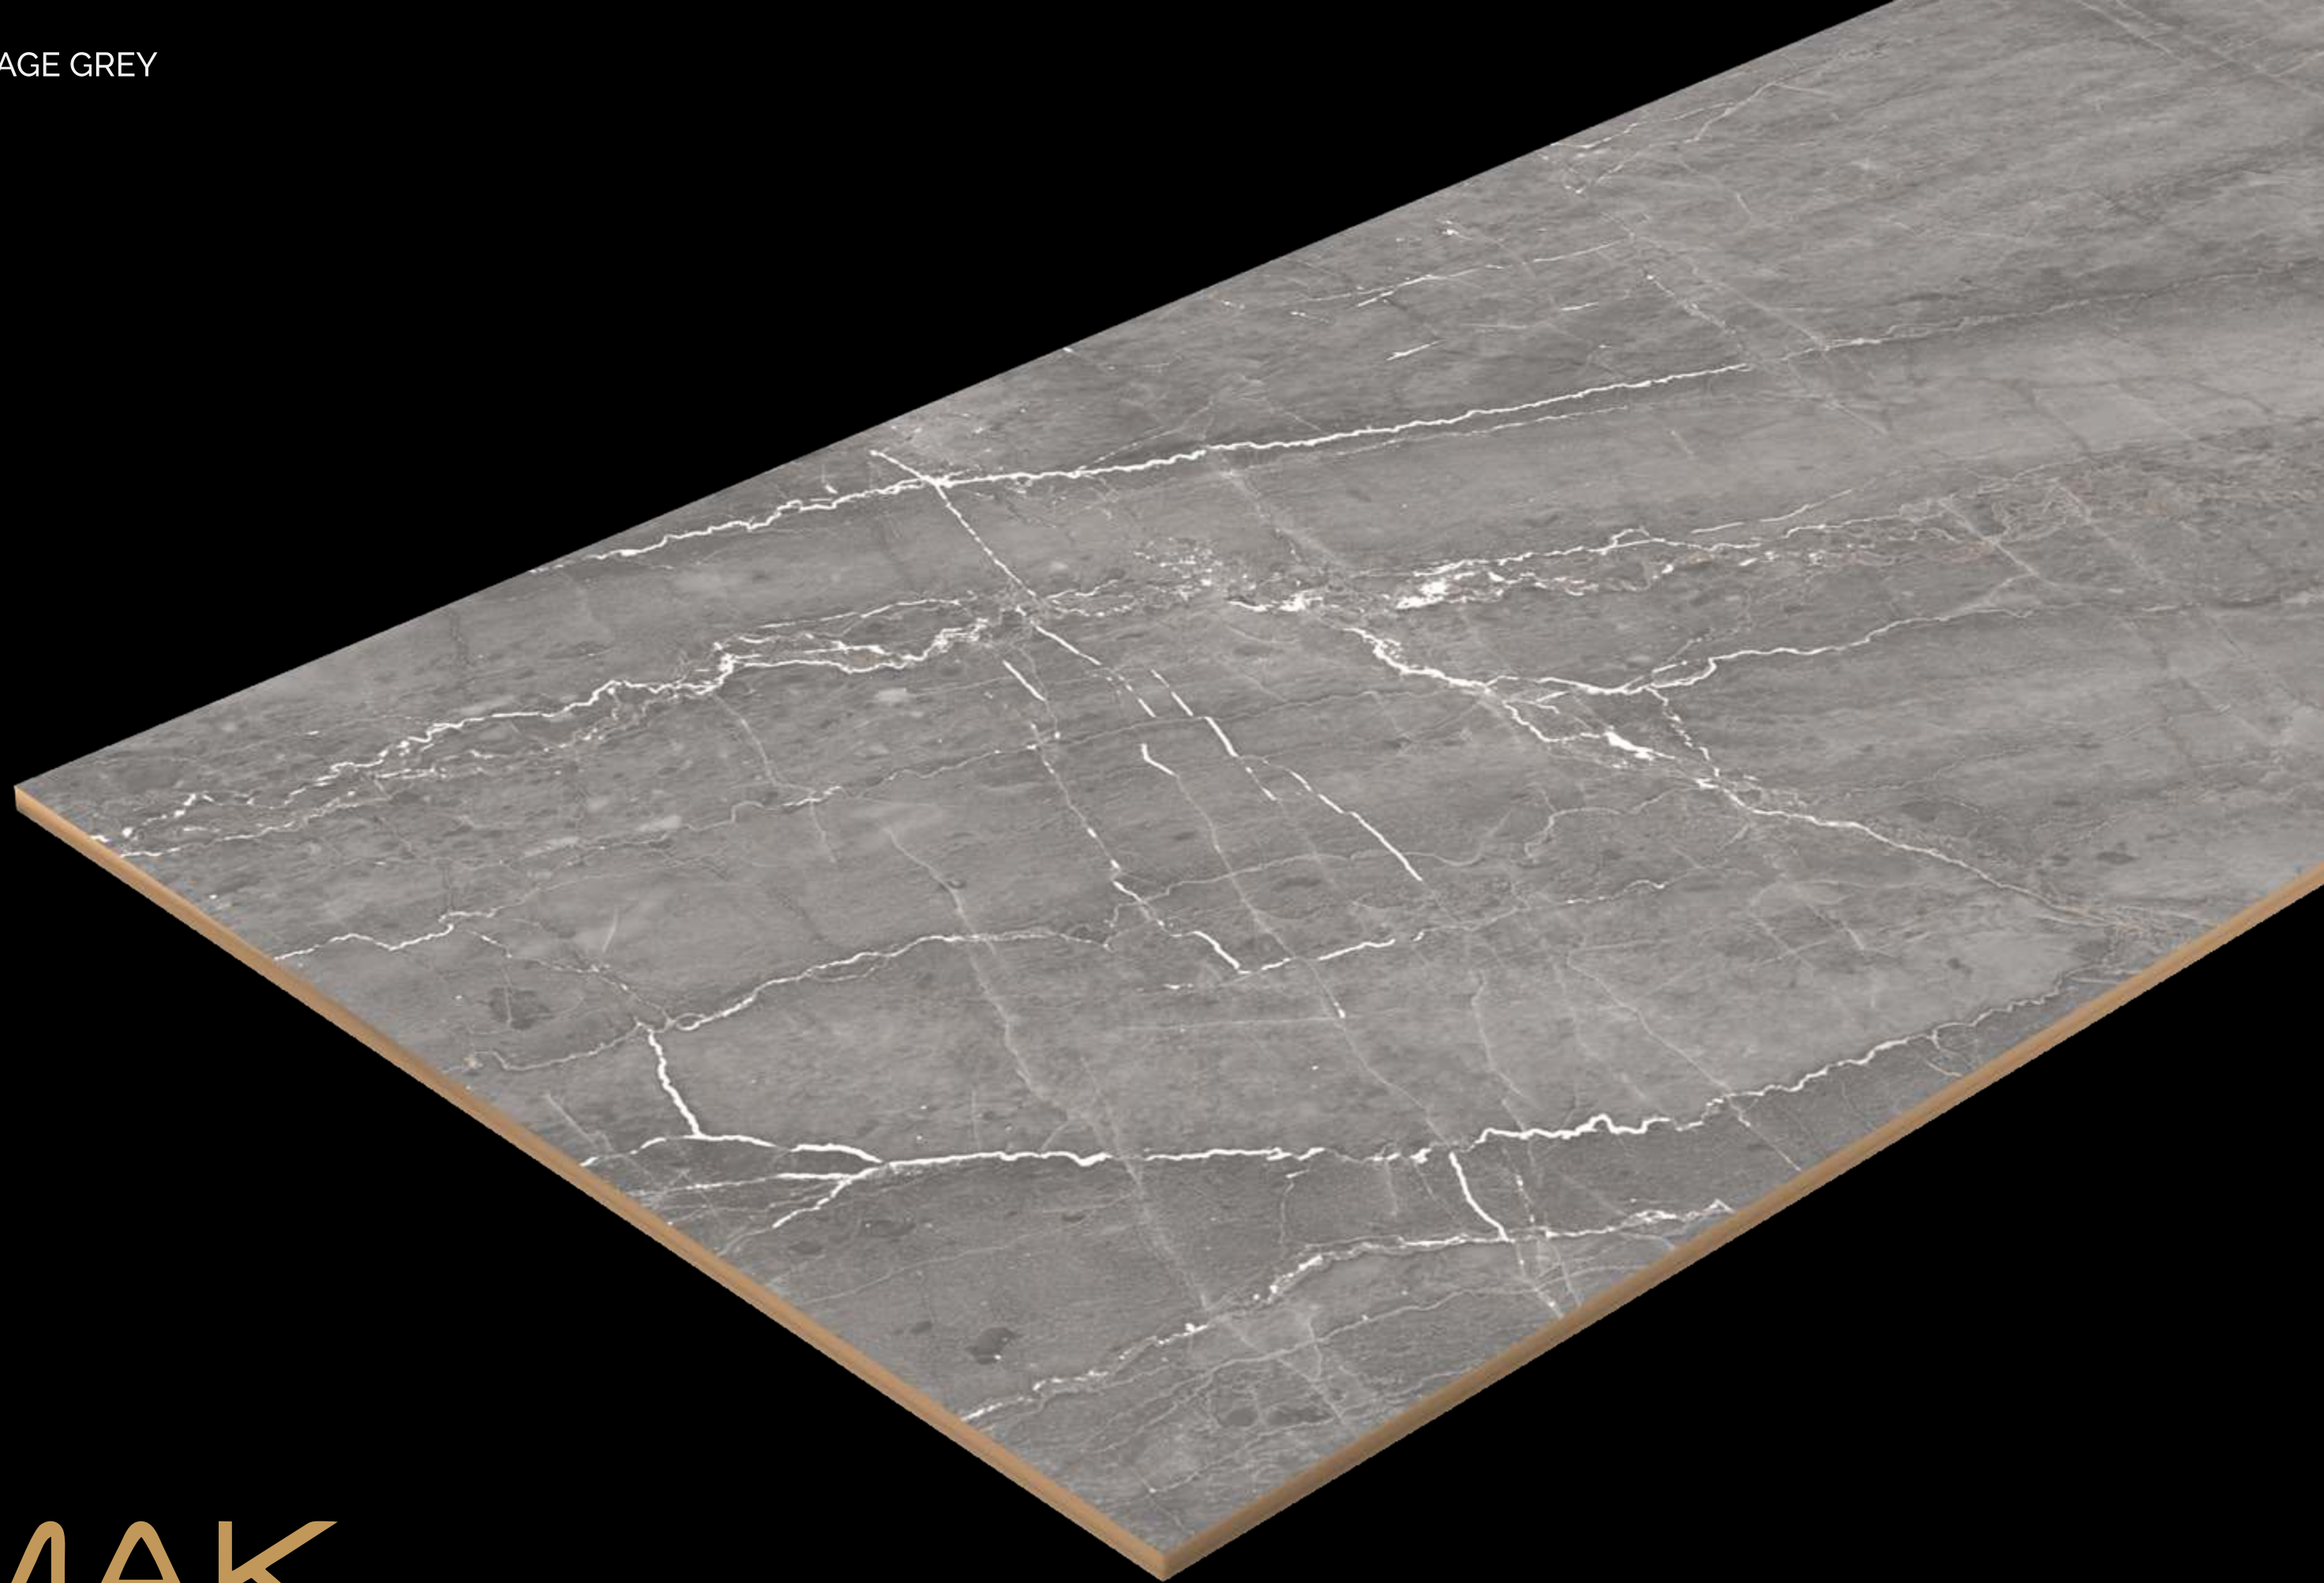

CARNAGE GREY

MAK
Ceramica