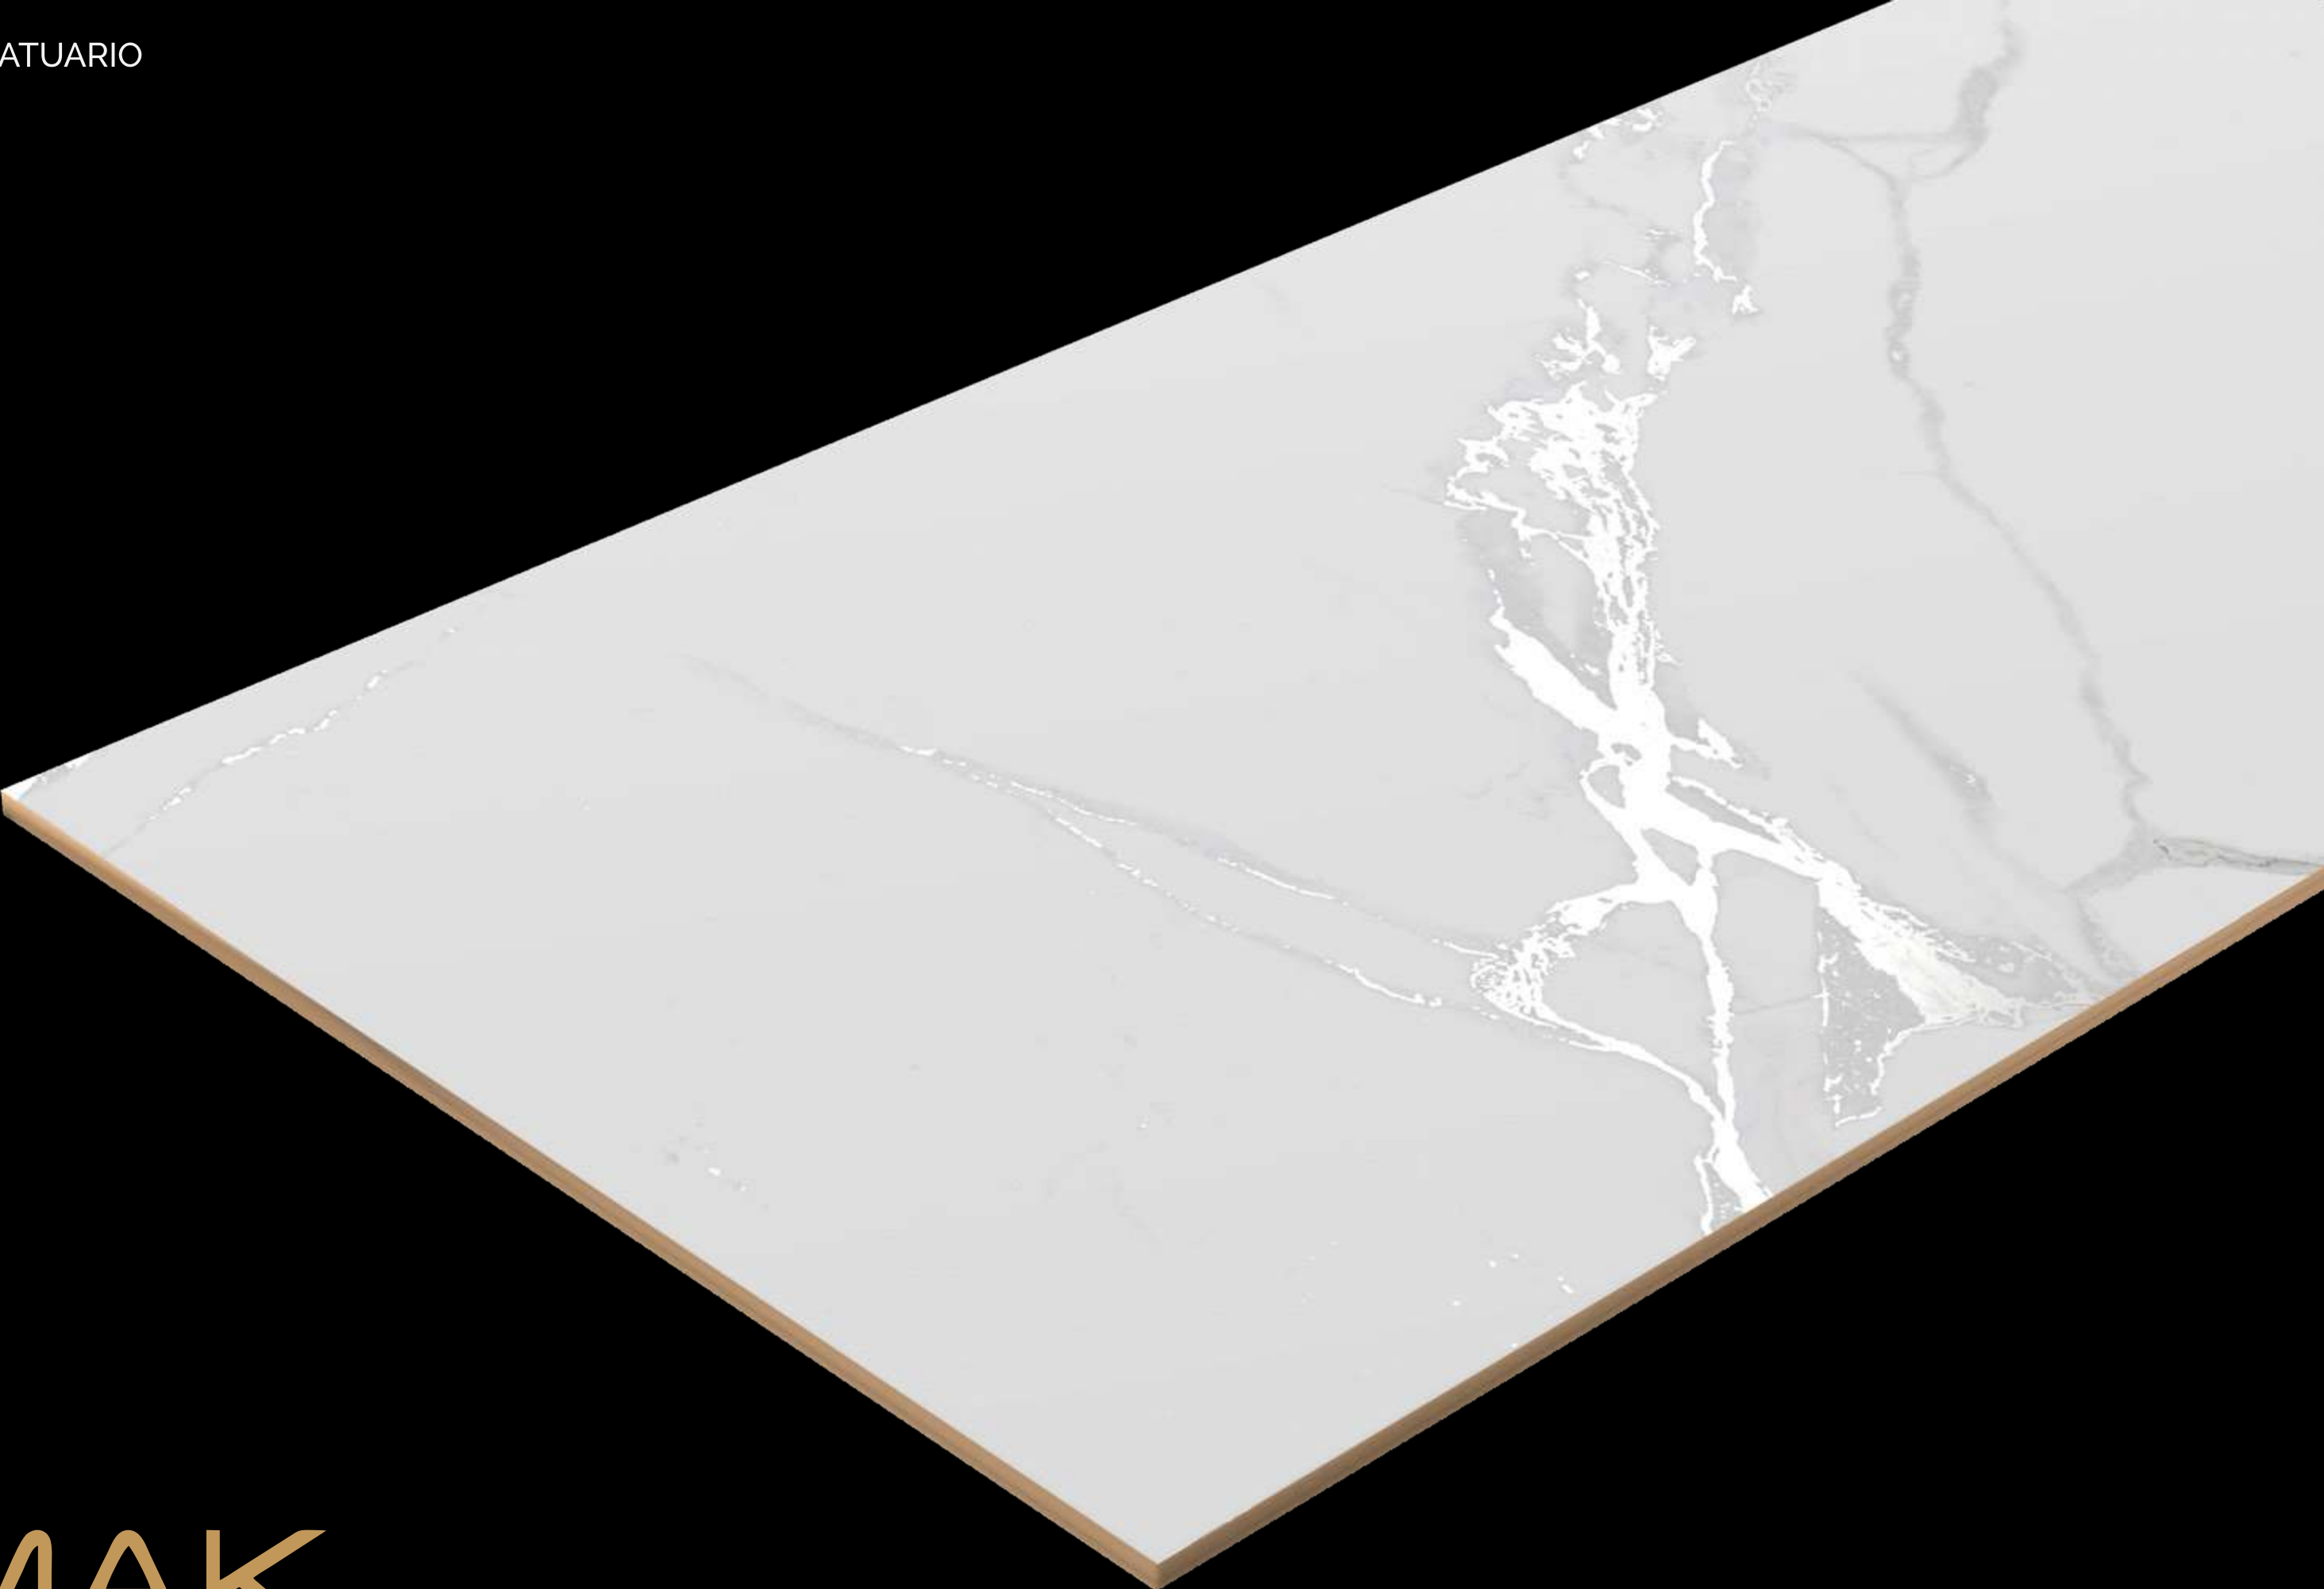

MAK
Ceramica

GENESIS BEIGE

RANDOM FACE : 2

SIZE
600X1200 MM

FINISH
CARVING

CARVING
COLLECTION

GRICO SATUARIO

MAK
Ceramica