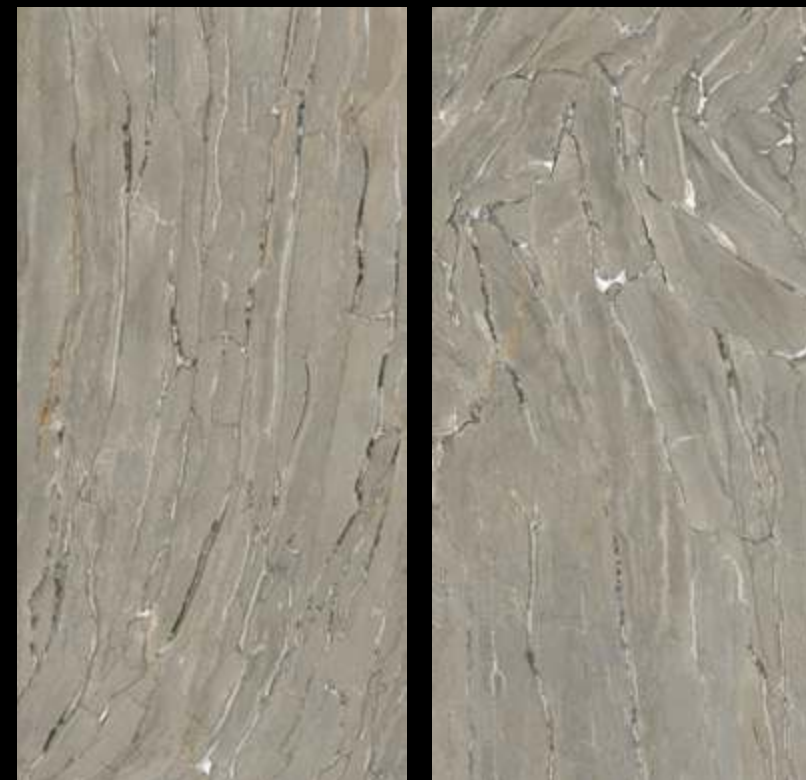

MAK
Ceramica

LOMBARDY VERDE

SIZE
600X1200 MM

FINISH
CARVING

RANDOM FACE : 4

CARVING
COLLECTION