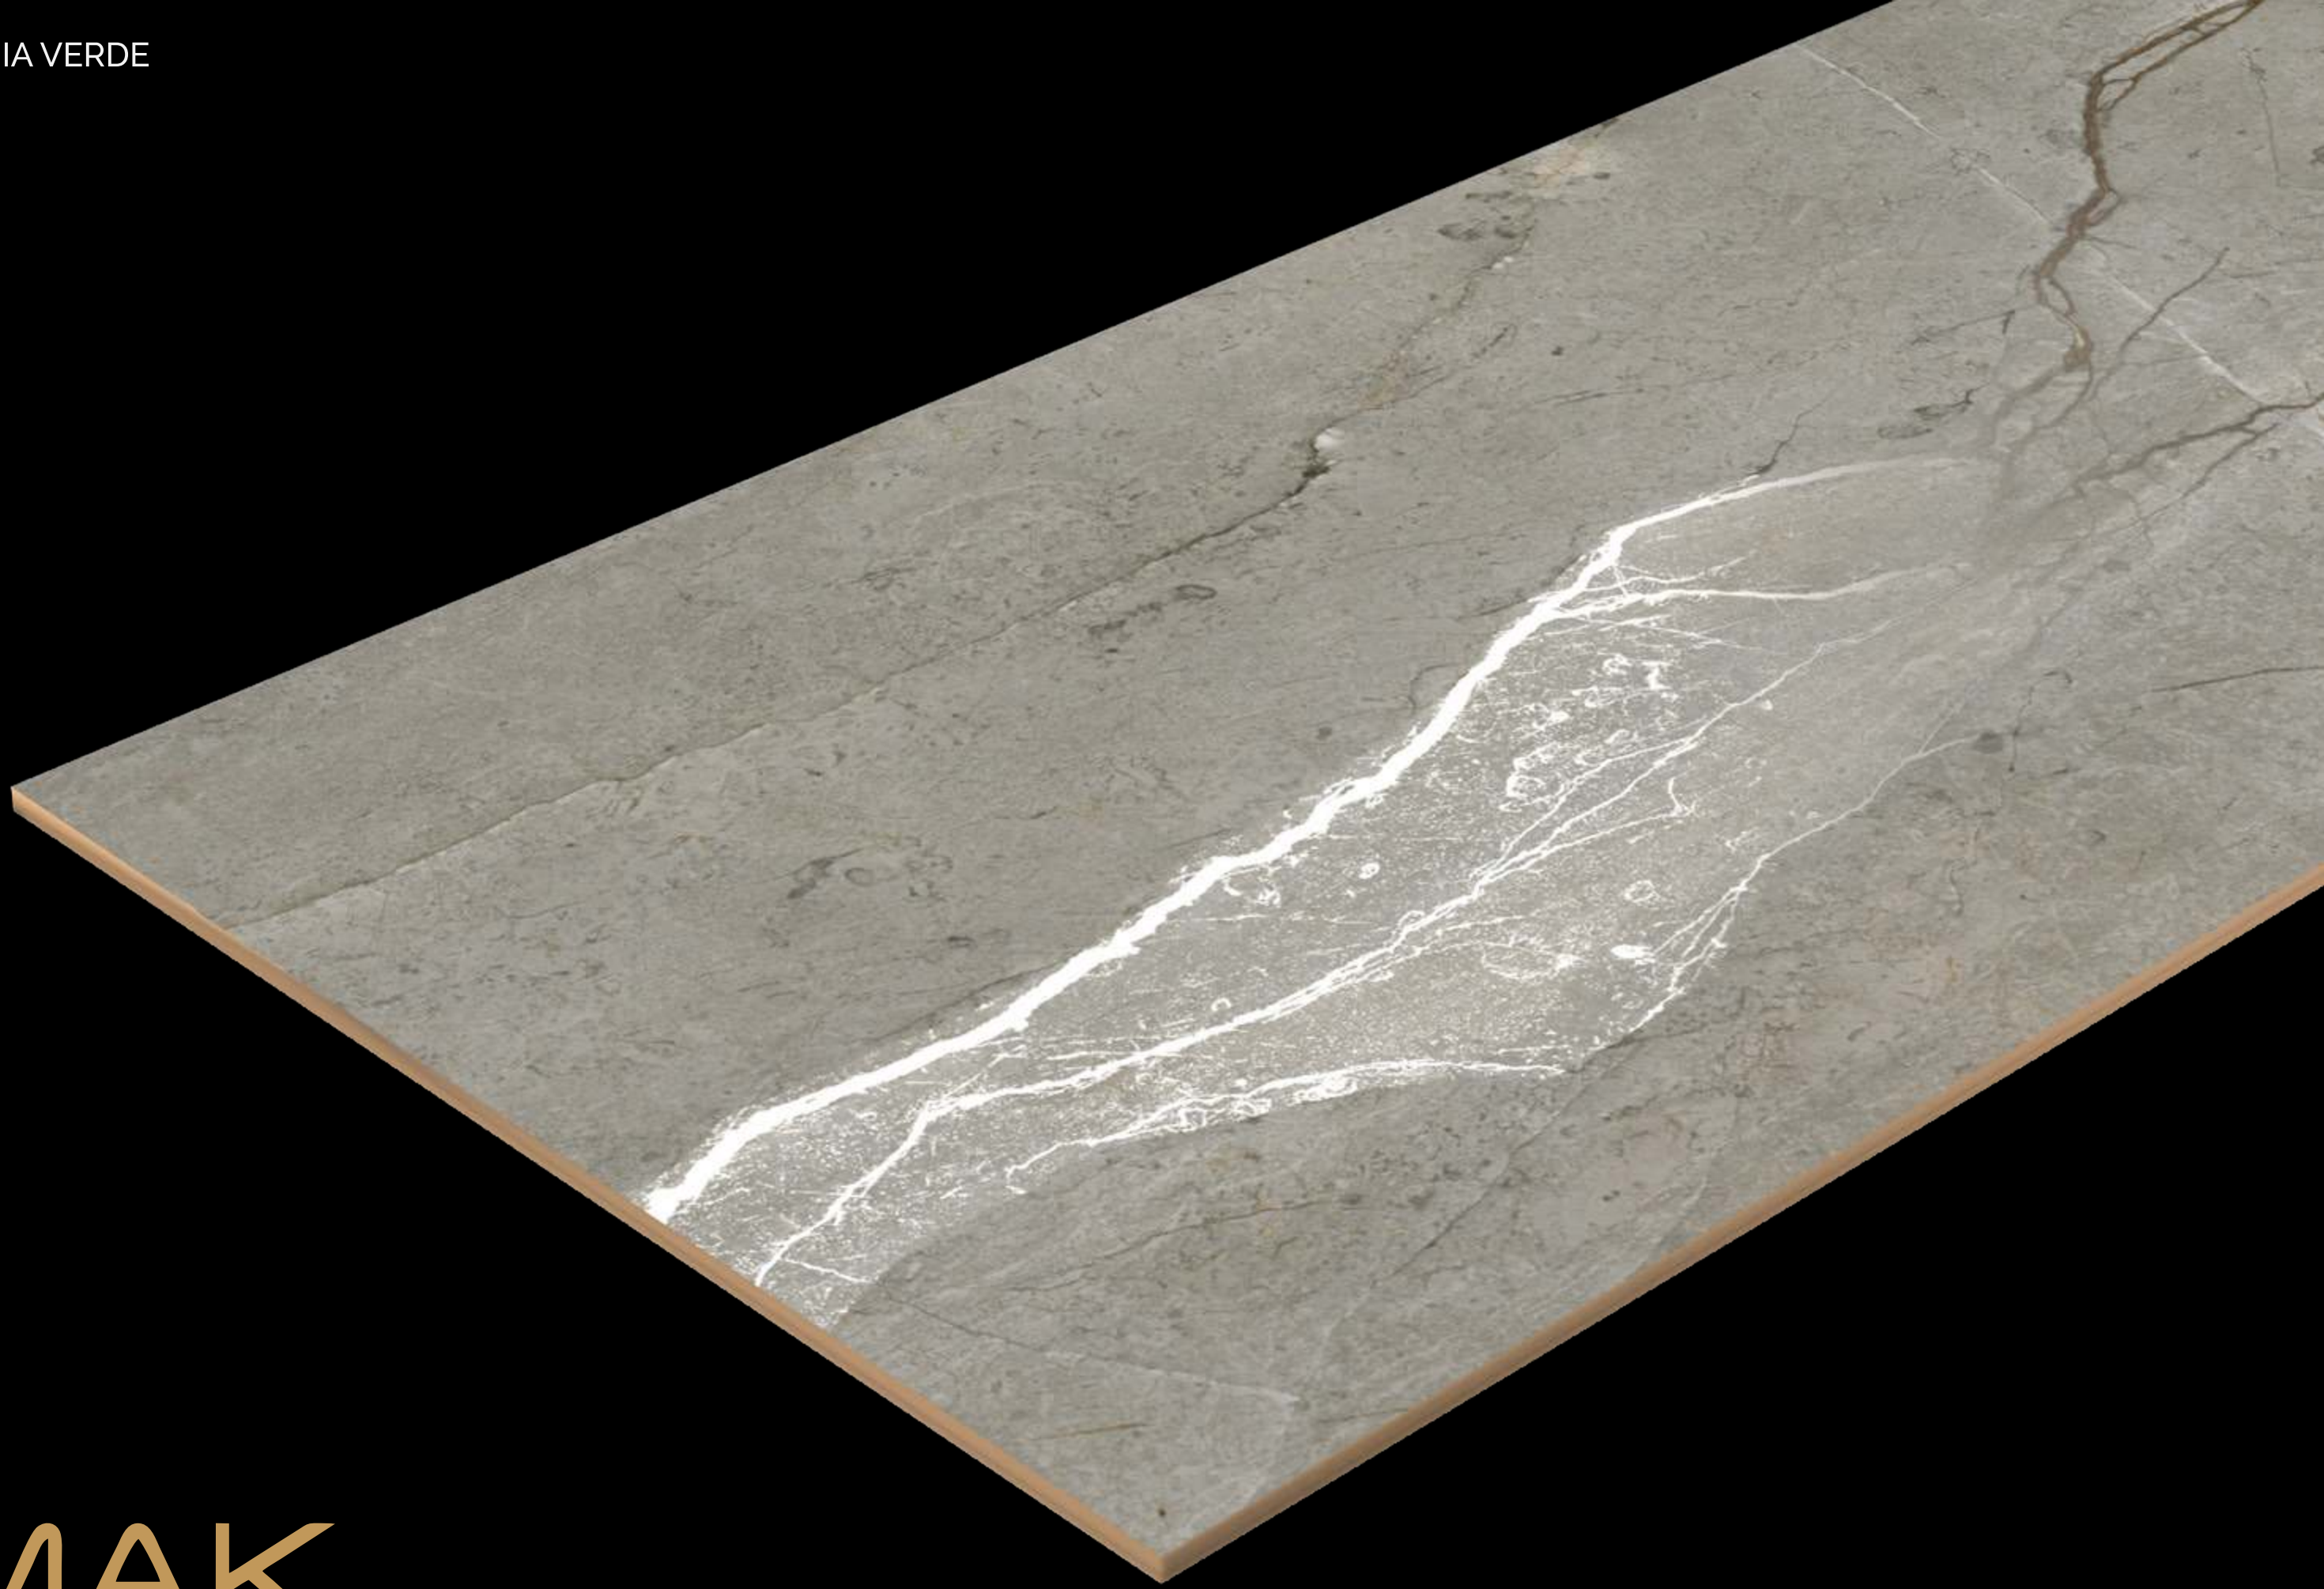

MAK
Ceramica

ROMANIA NERO

SIZE
600X1200 MM

FINISH
CARVING

RANDOM FACE : 4

CARVING
COLLECTION

ROMANIA VERDE

MAK
Ceramica