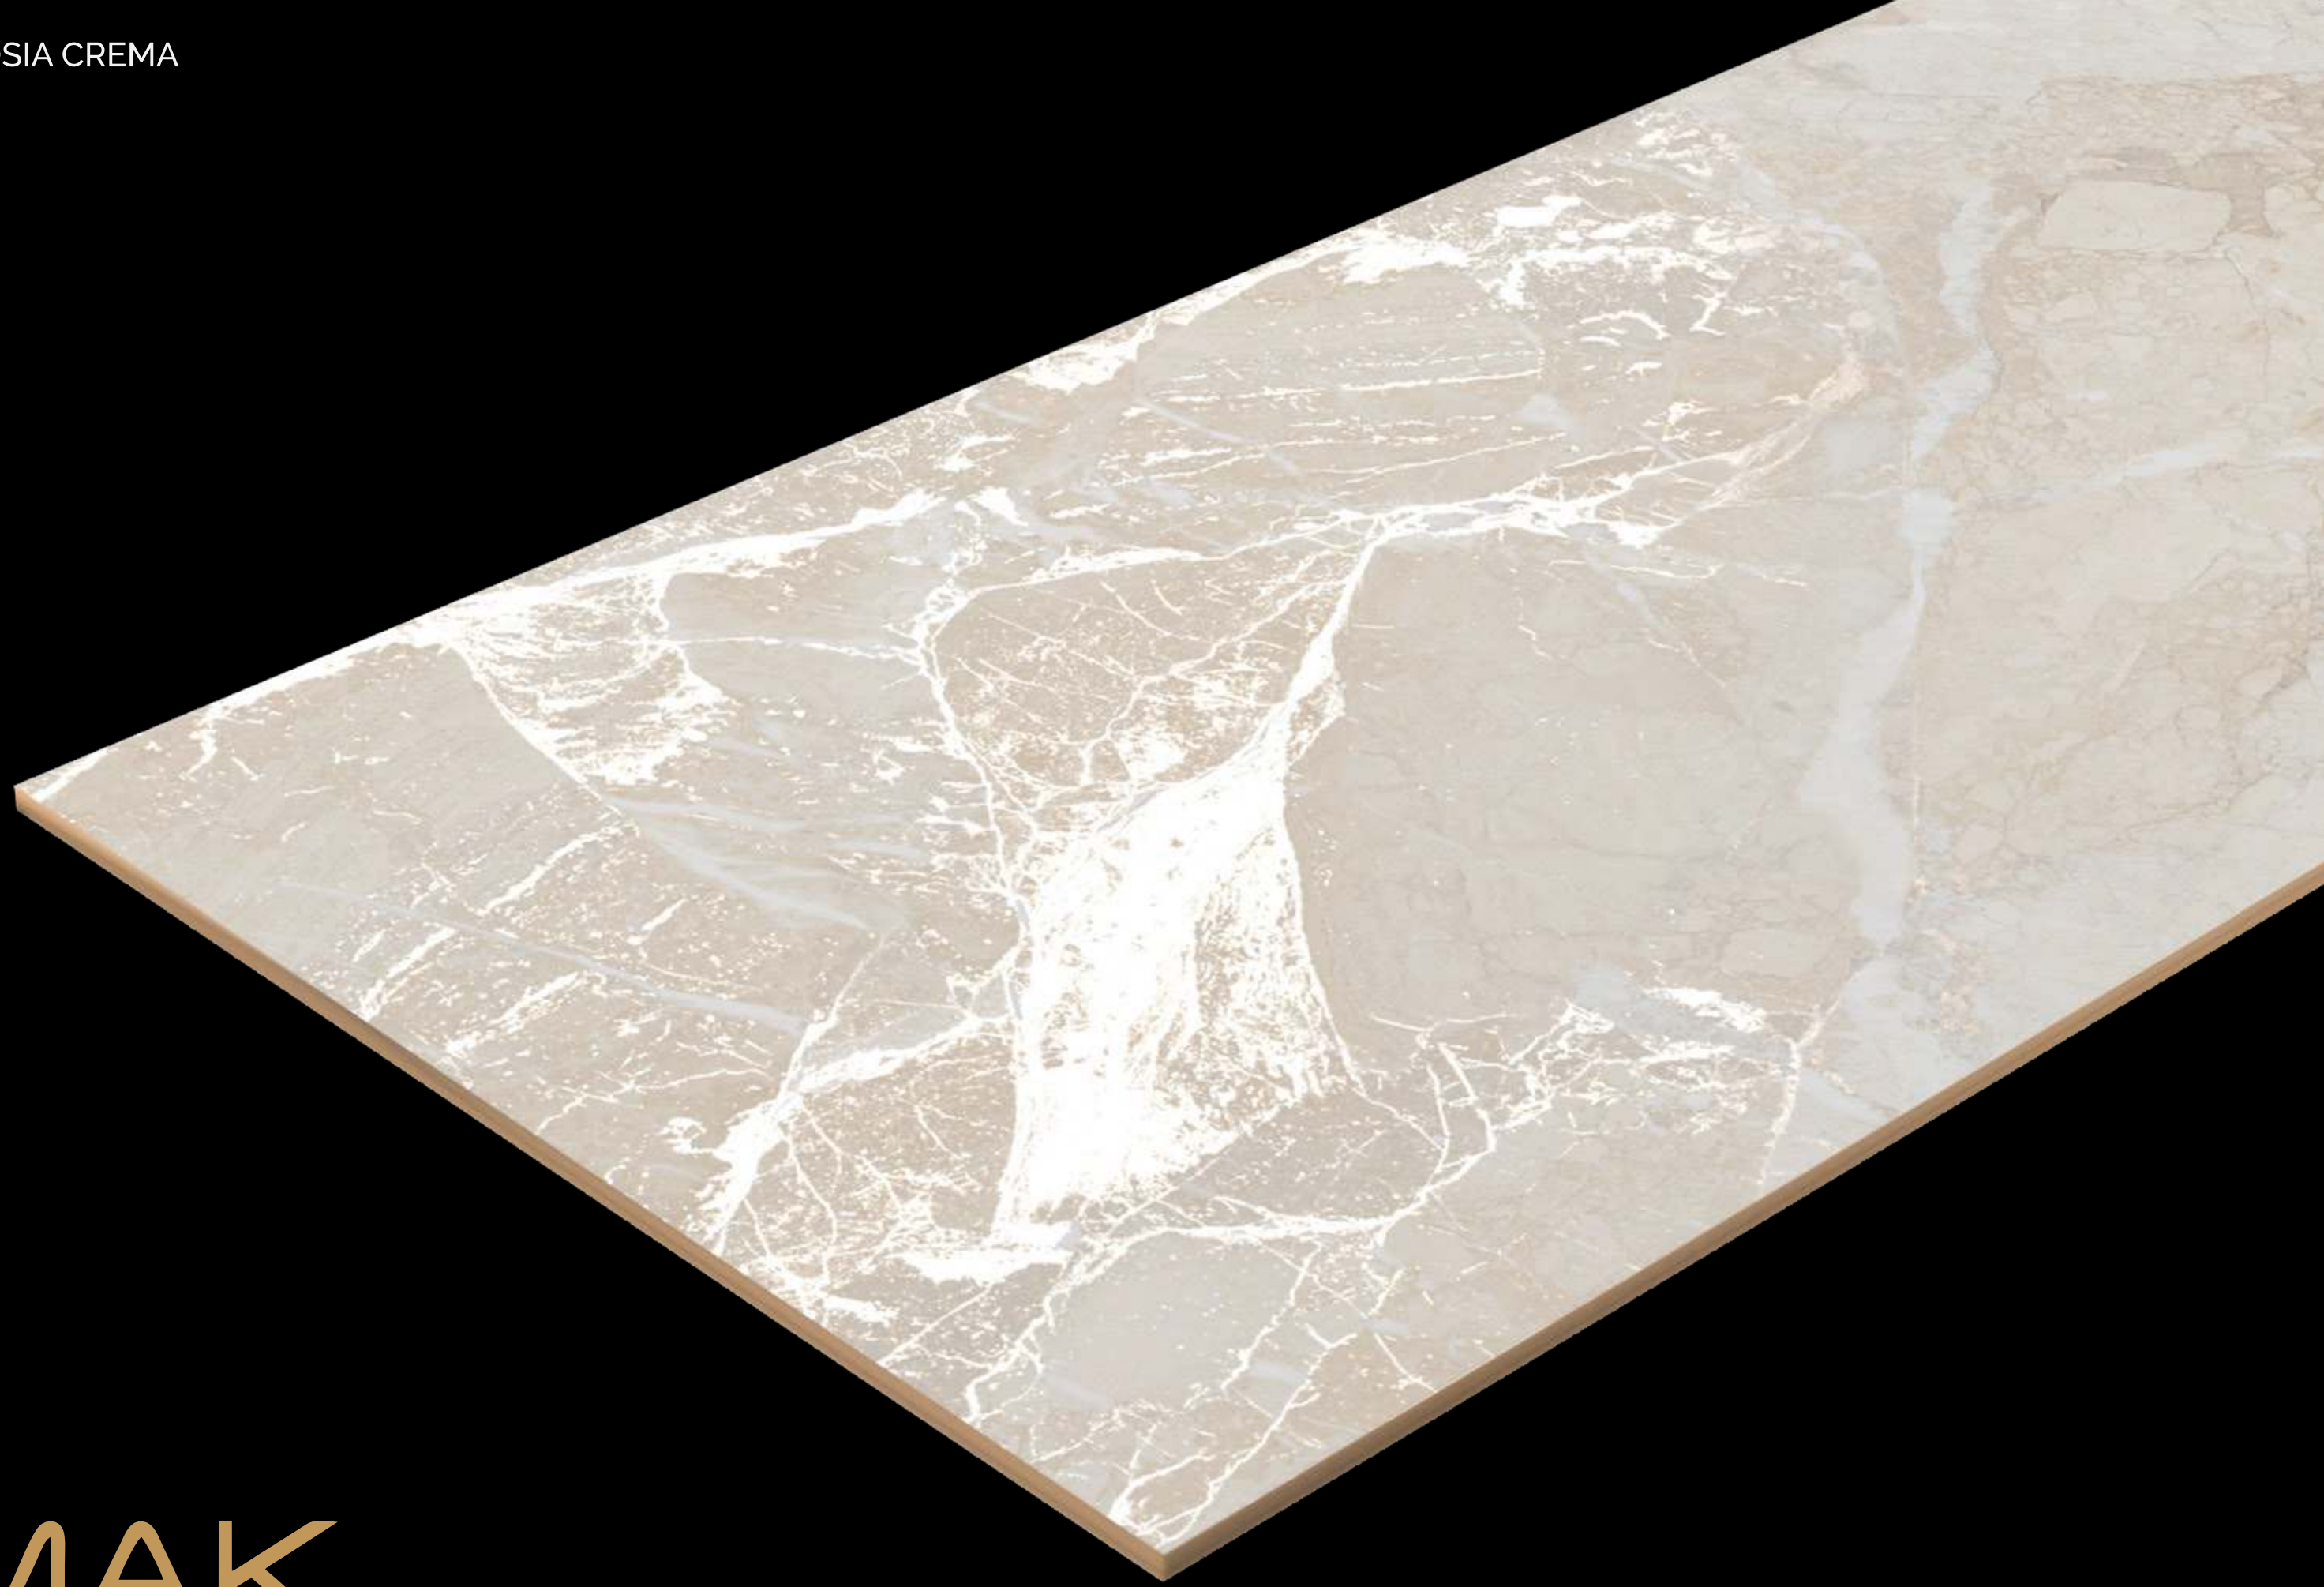

AMBROSIA CREMA

MAK
Ceramica