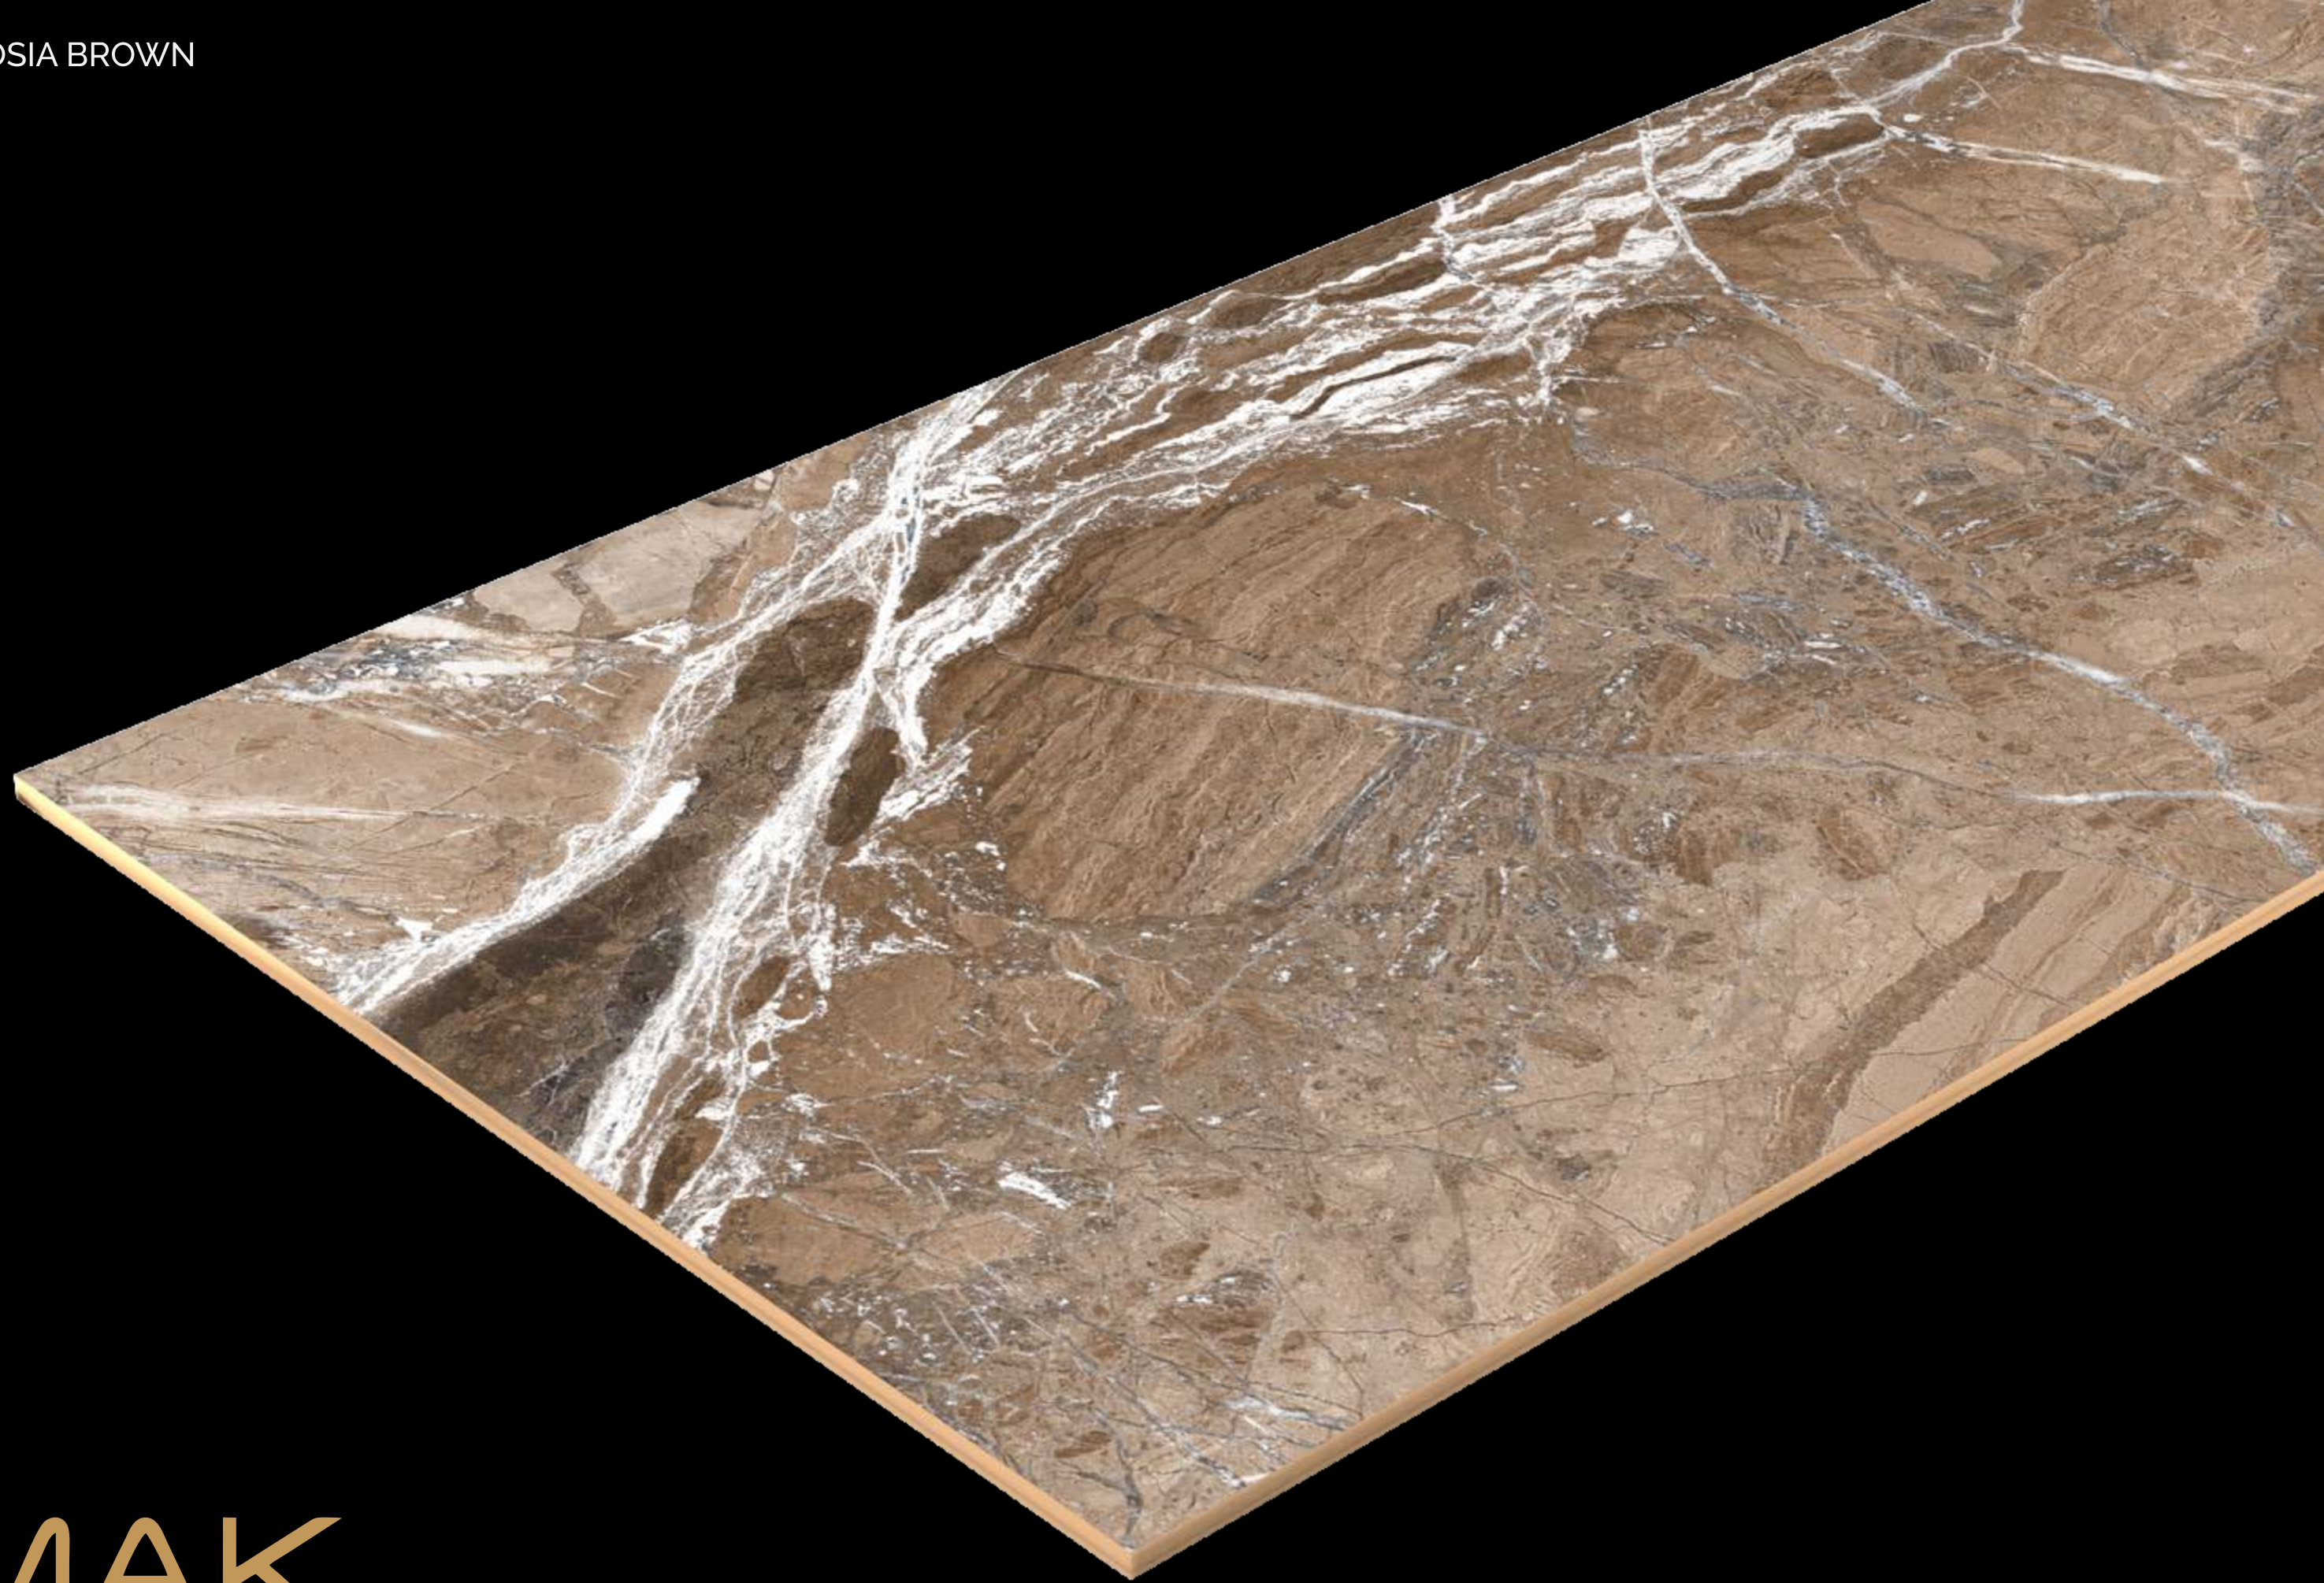

AMBROSIA BROWN

MAK
Ceramica