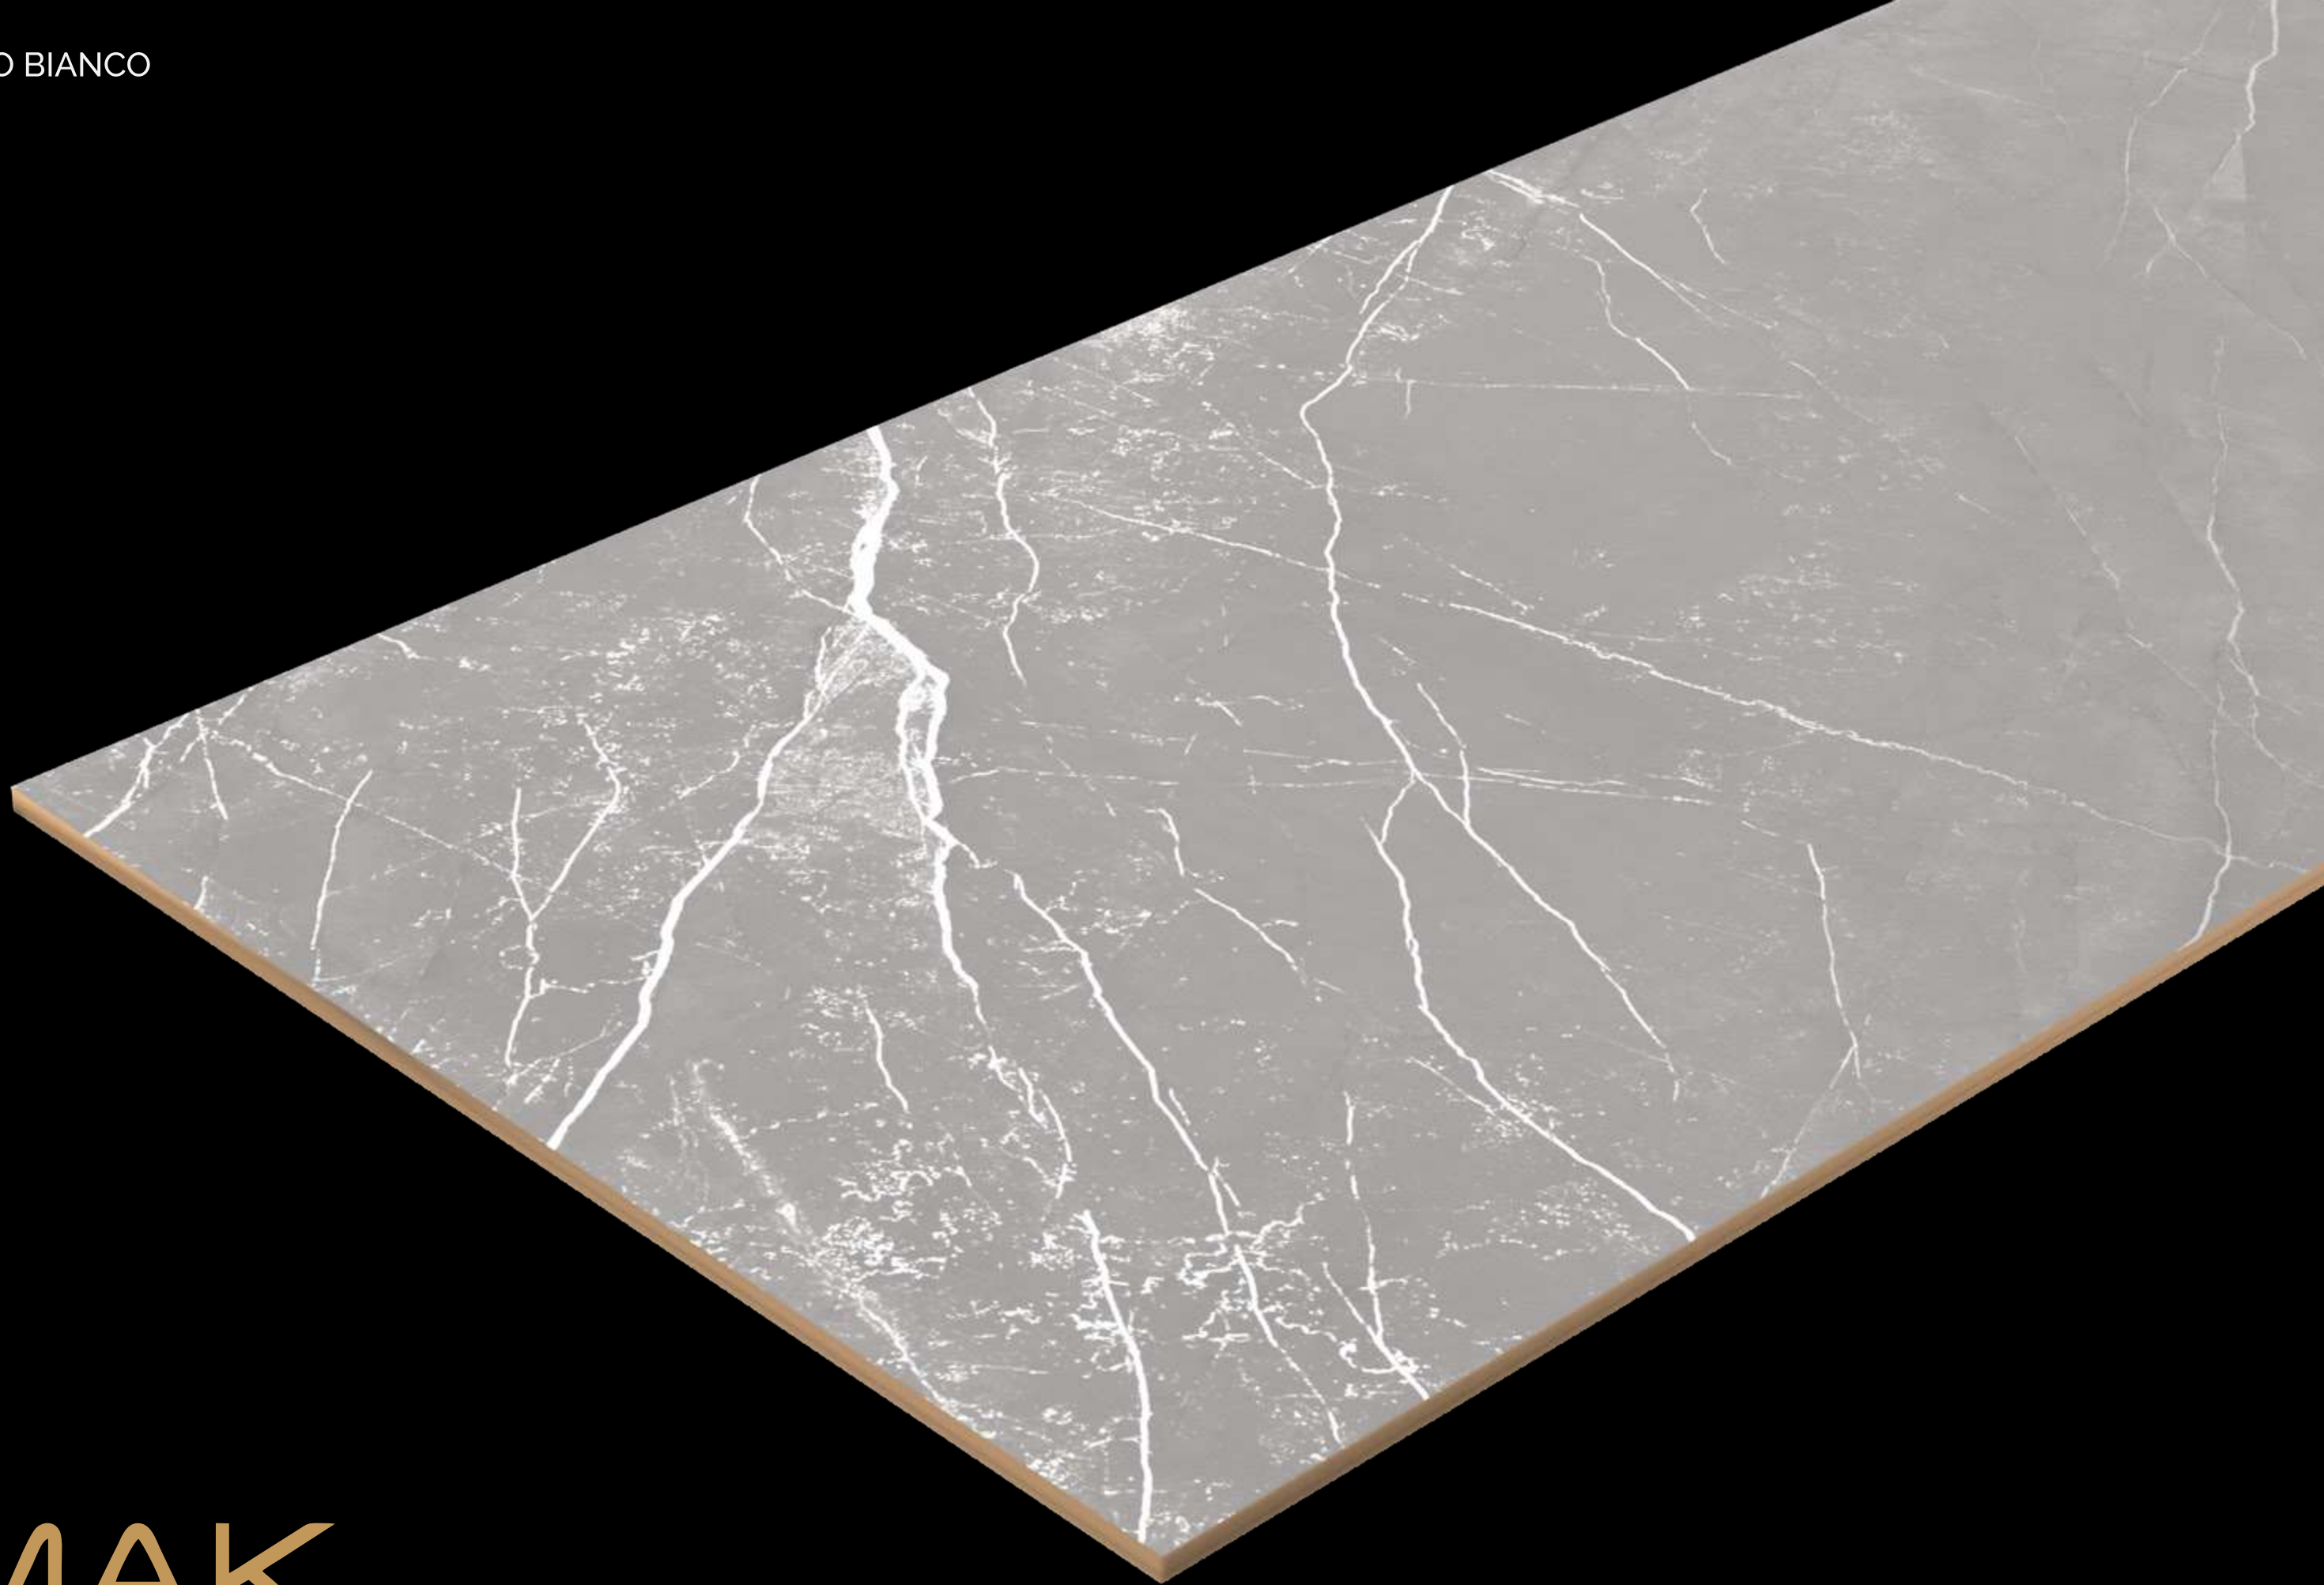

INDIGO BIANCO

MAK
Ceramica