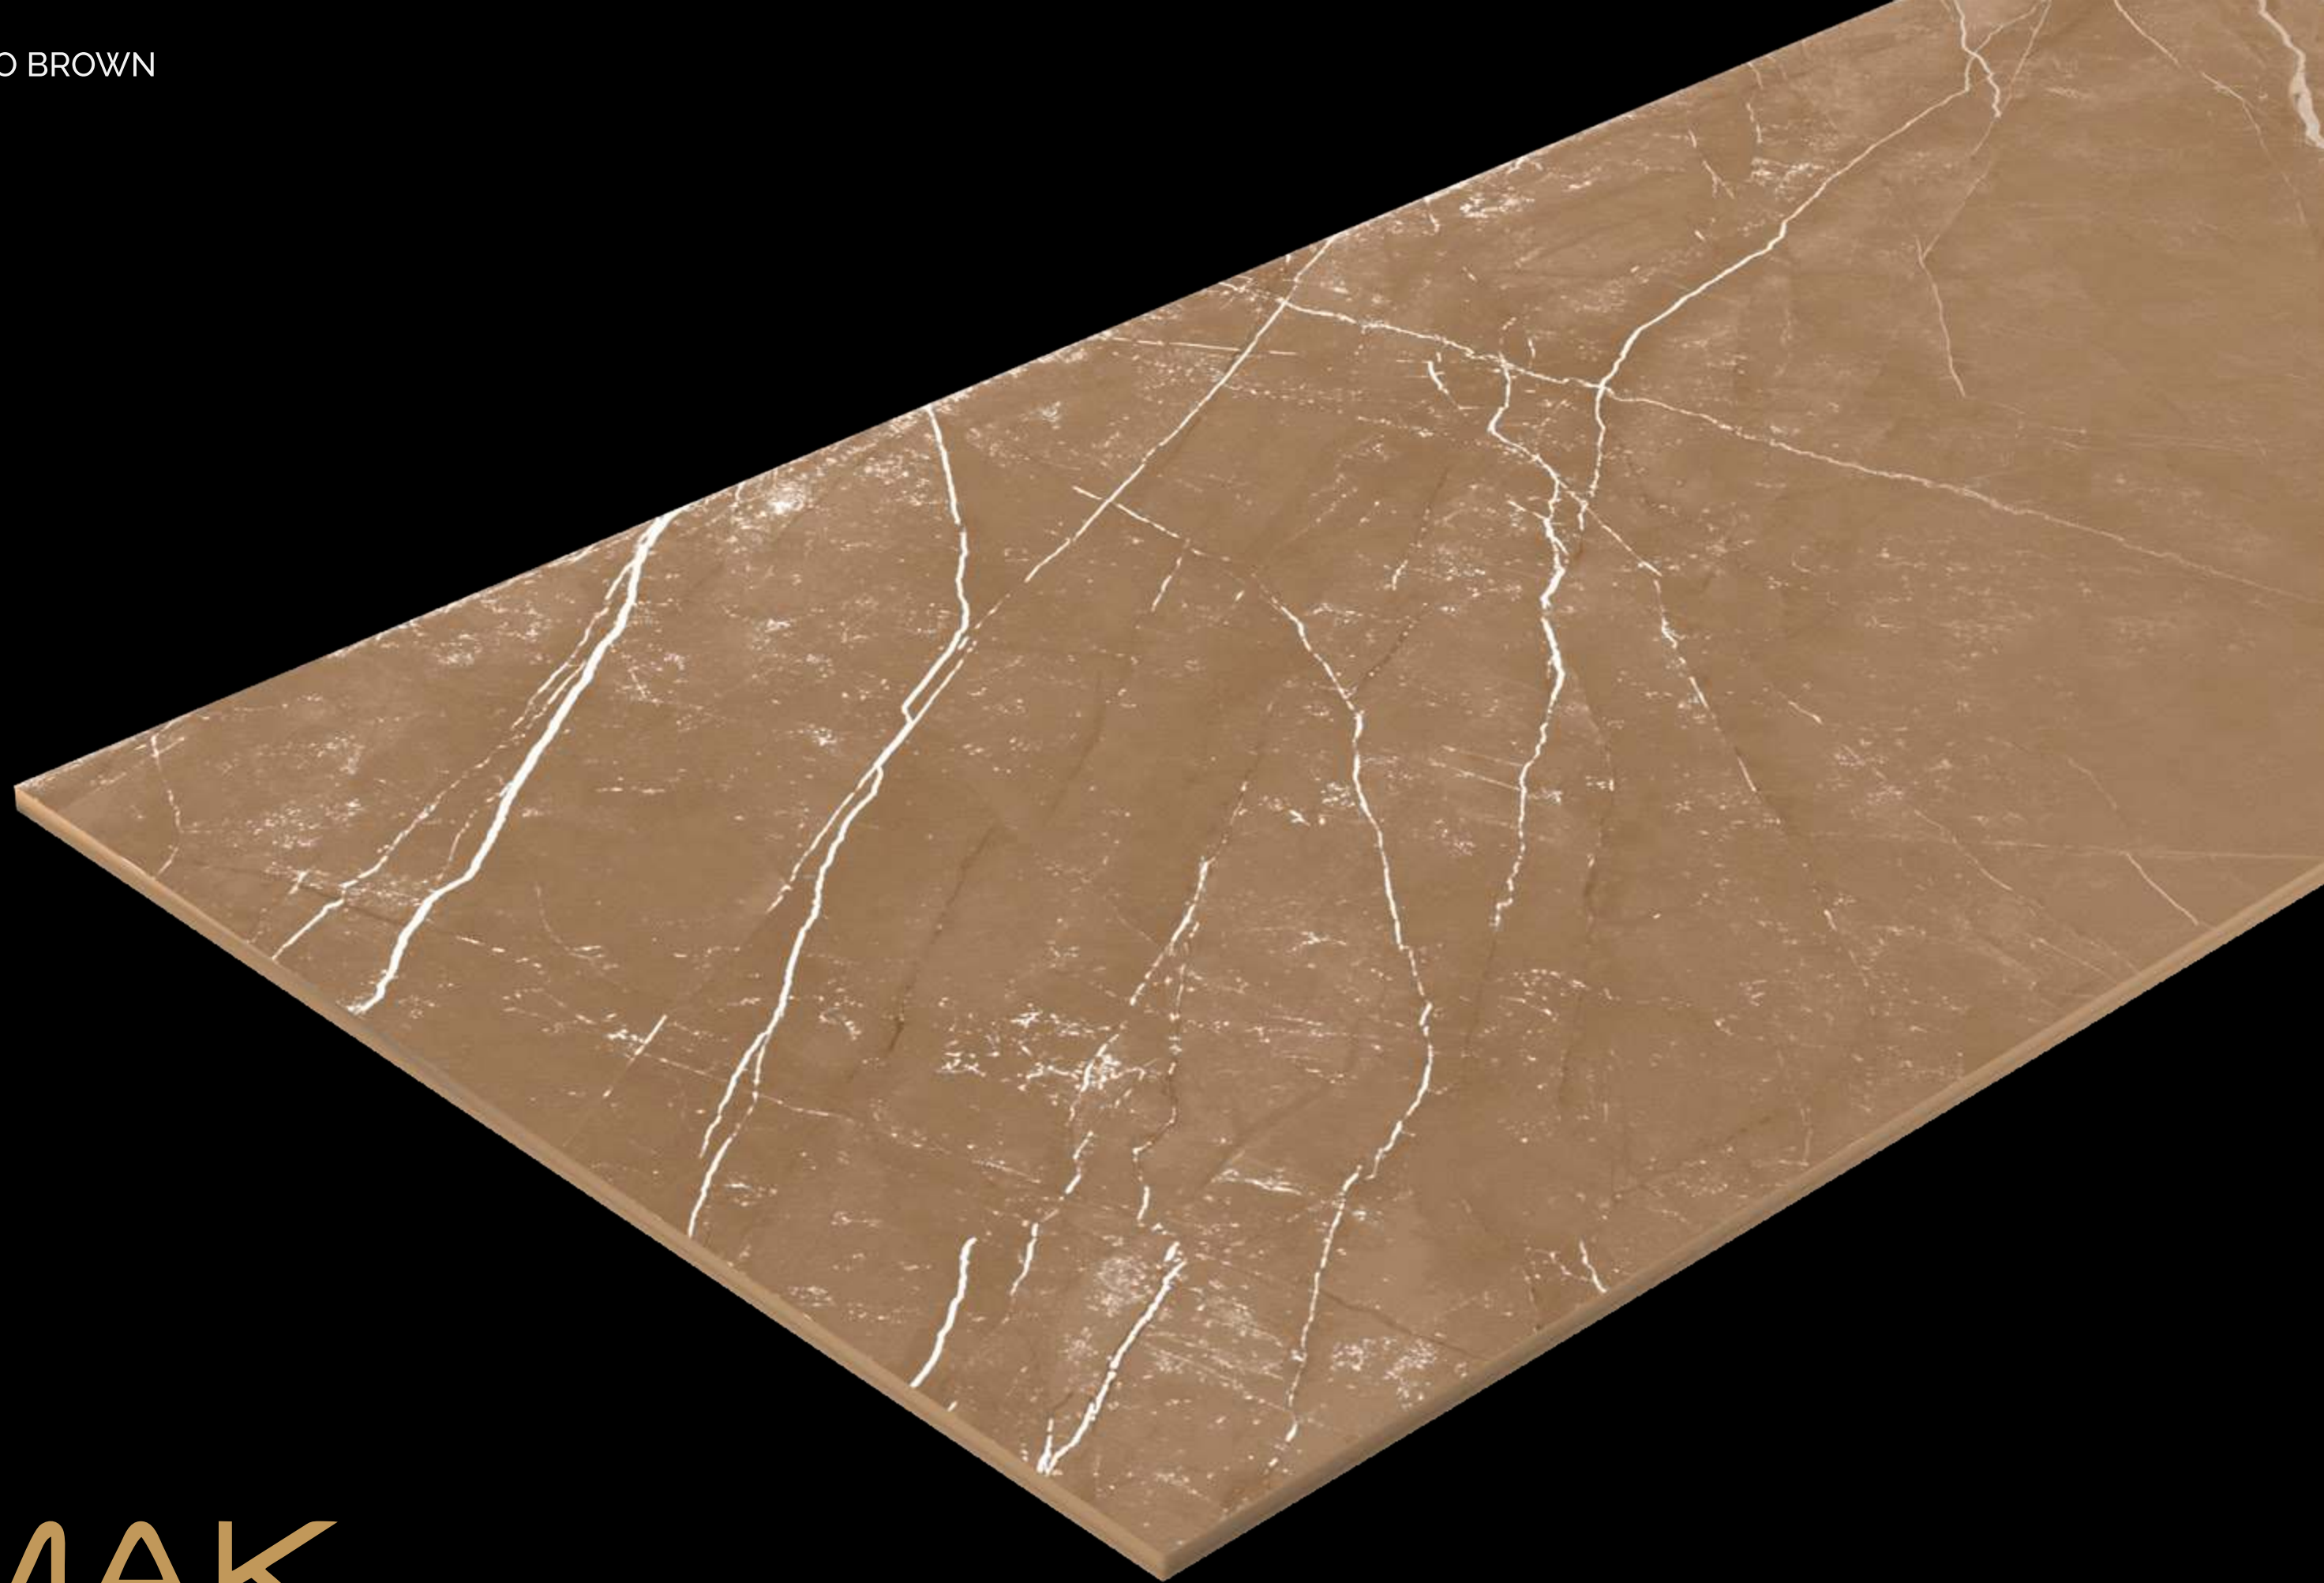

INDIGO BROWN

MAK
Ceramica