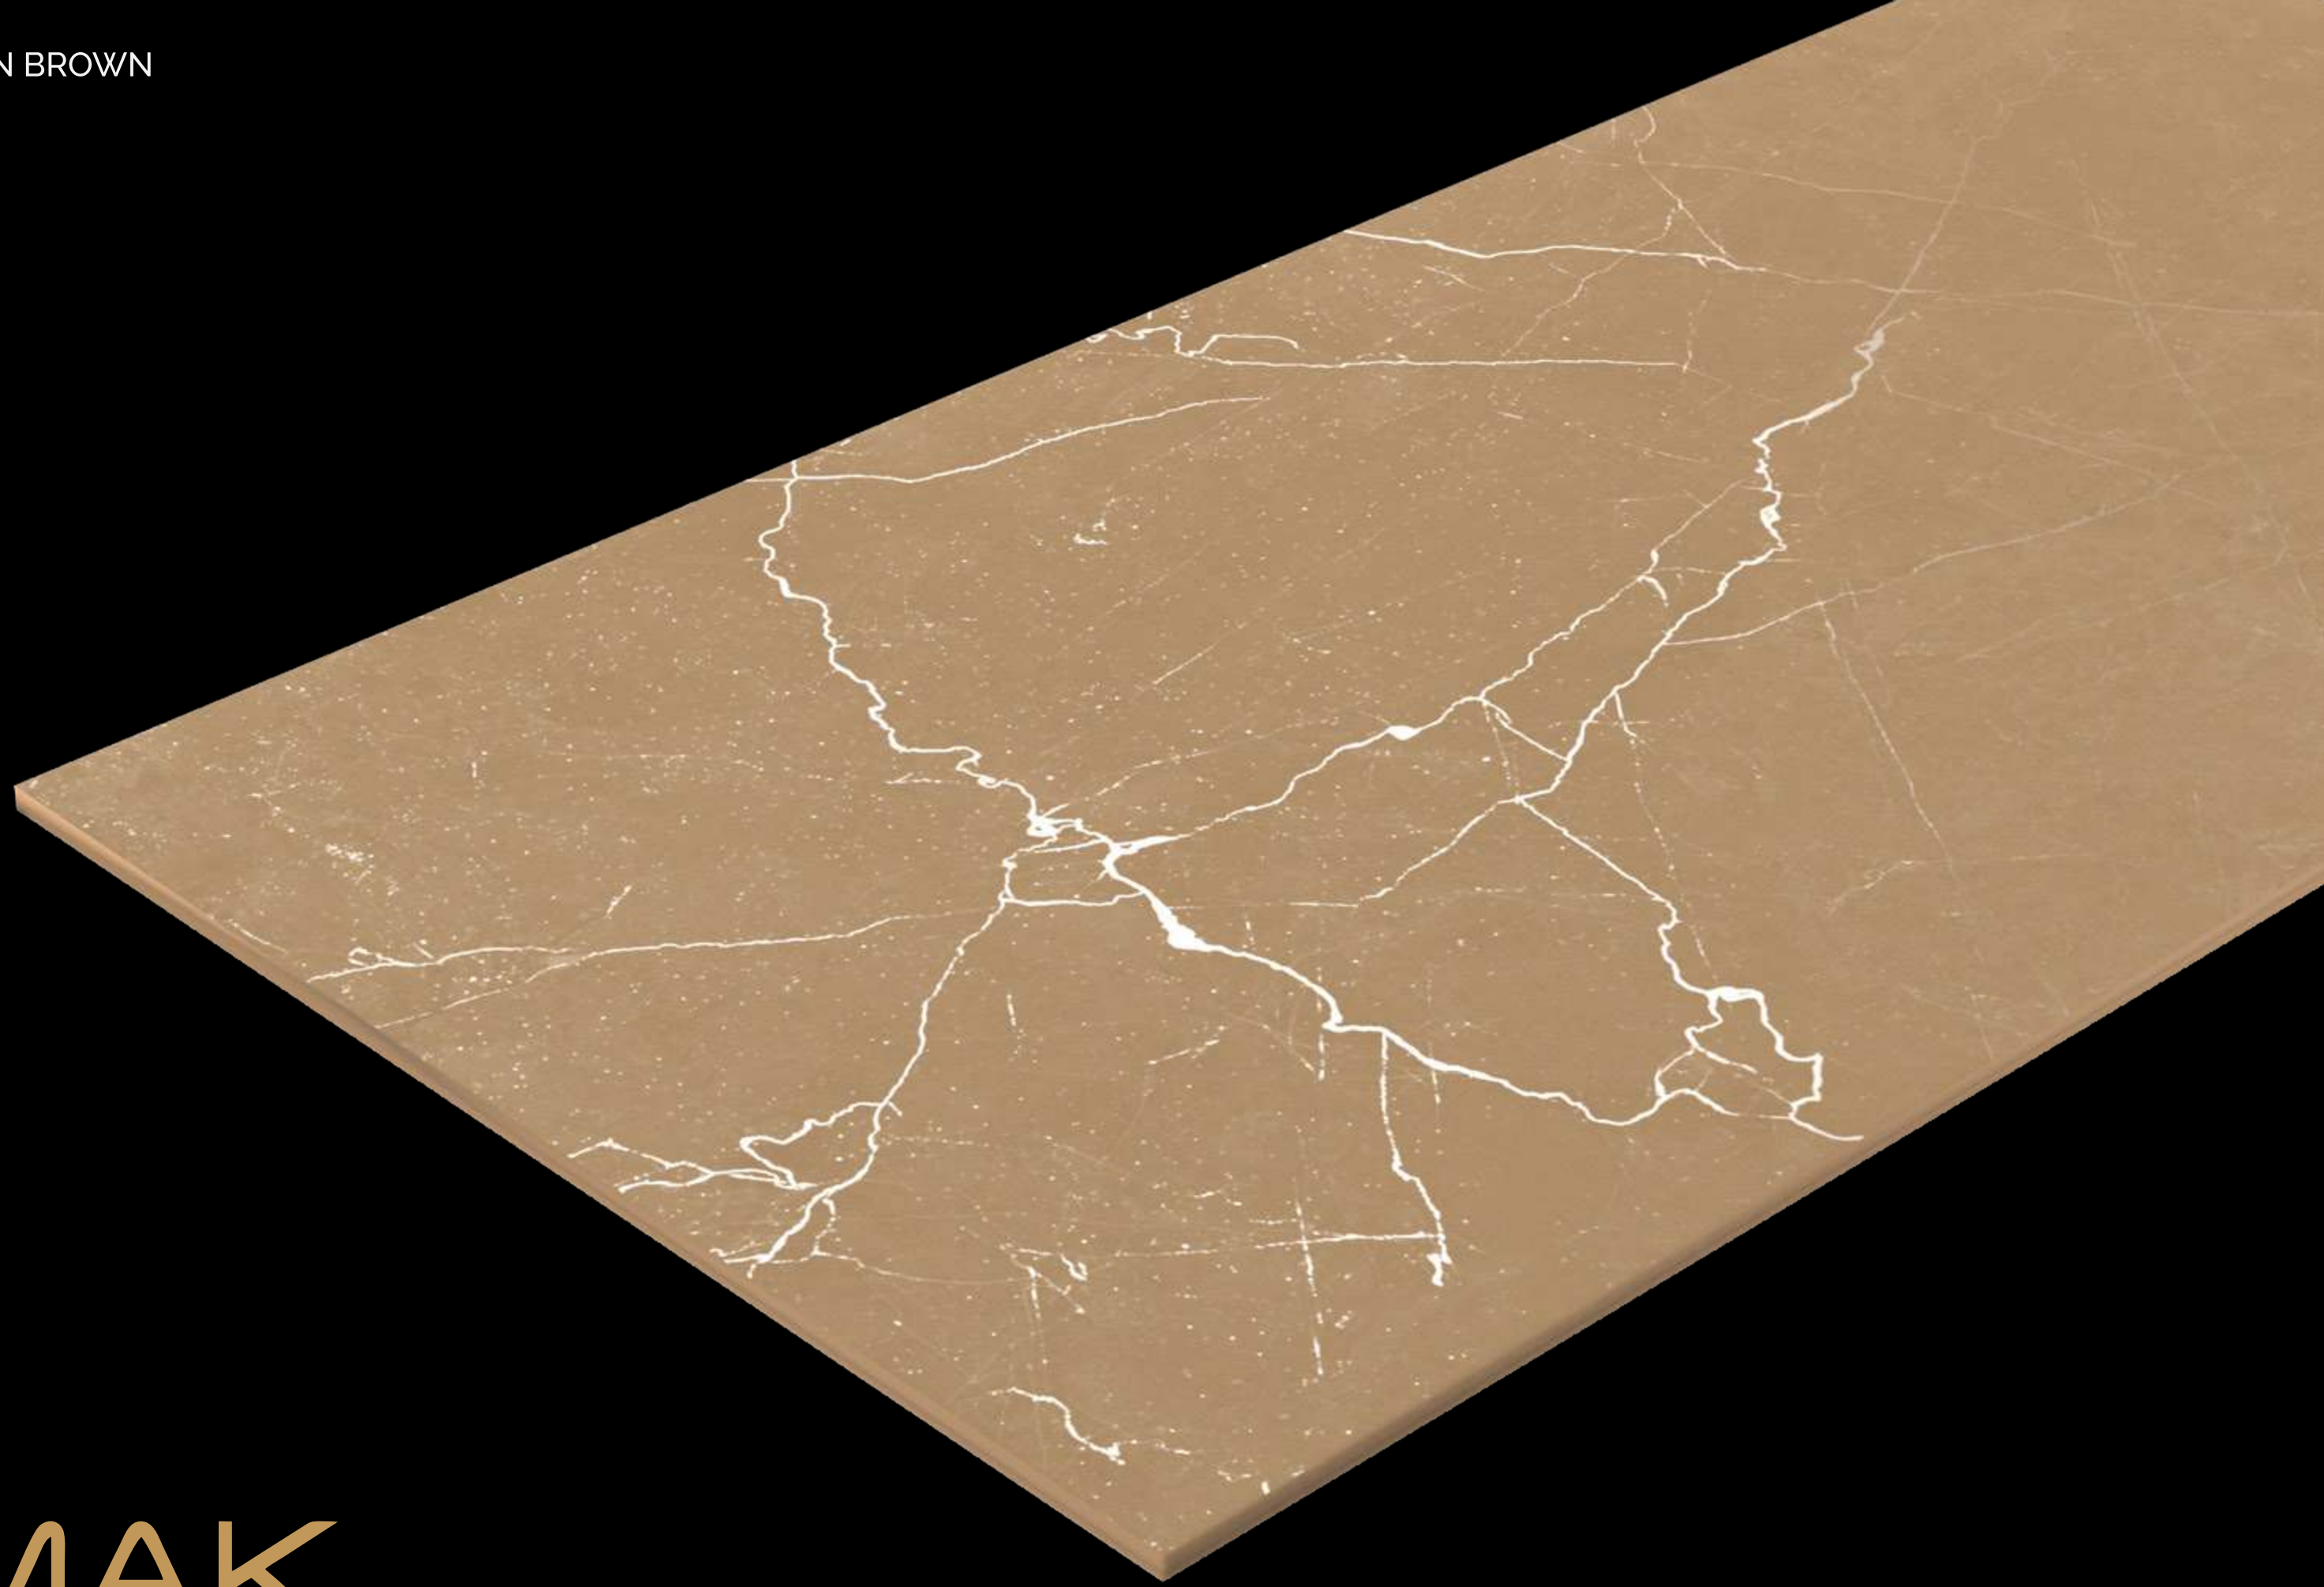

EDWIN BROWN

MAK
Ceramica