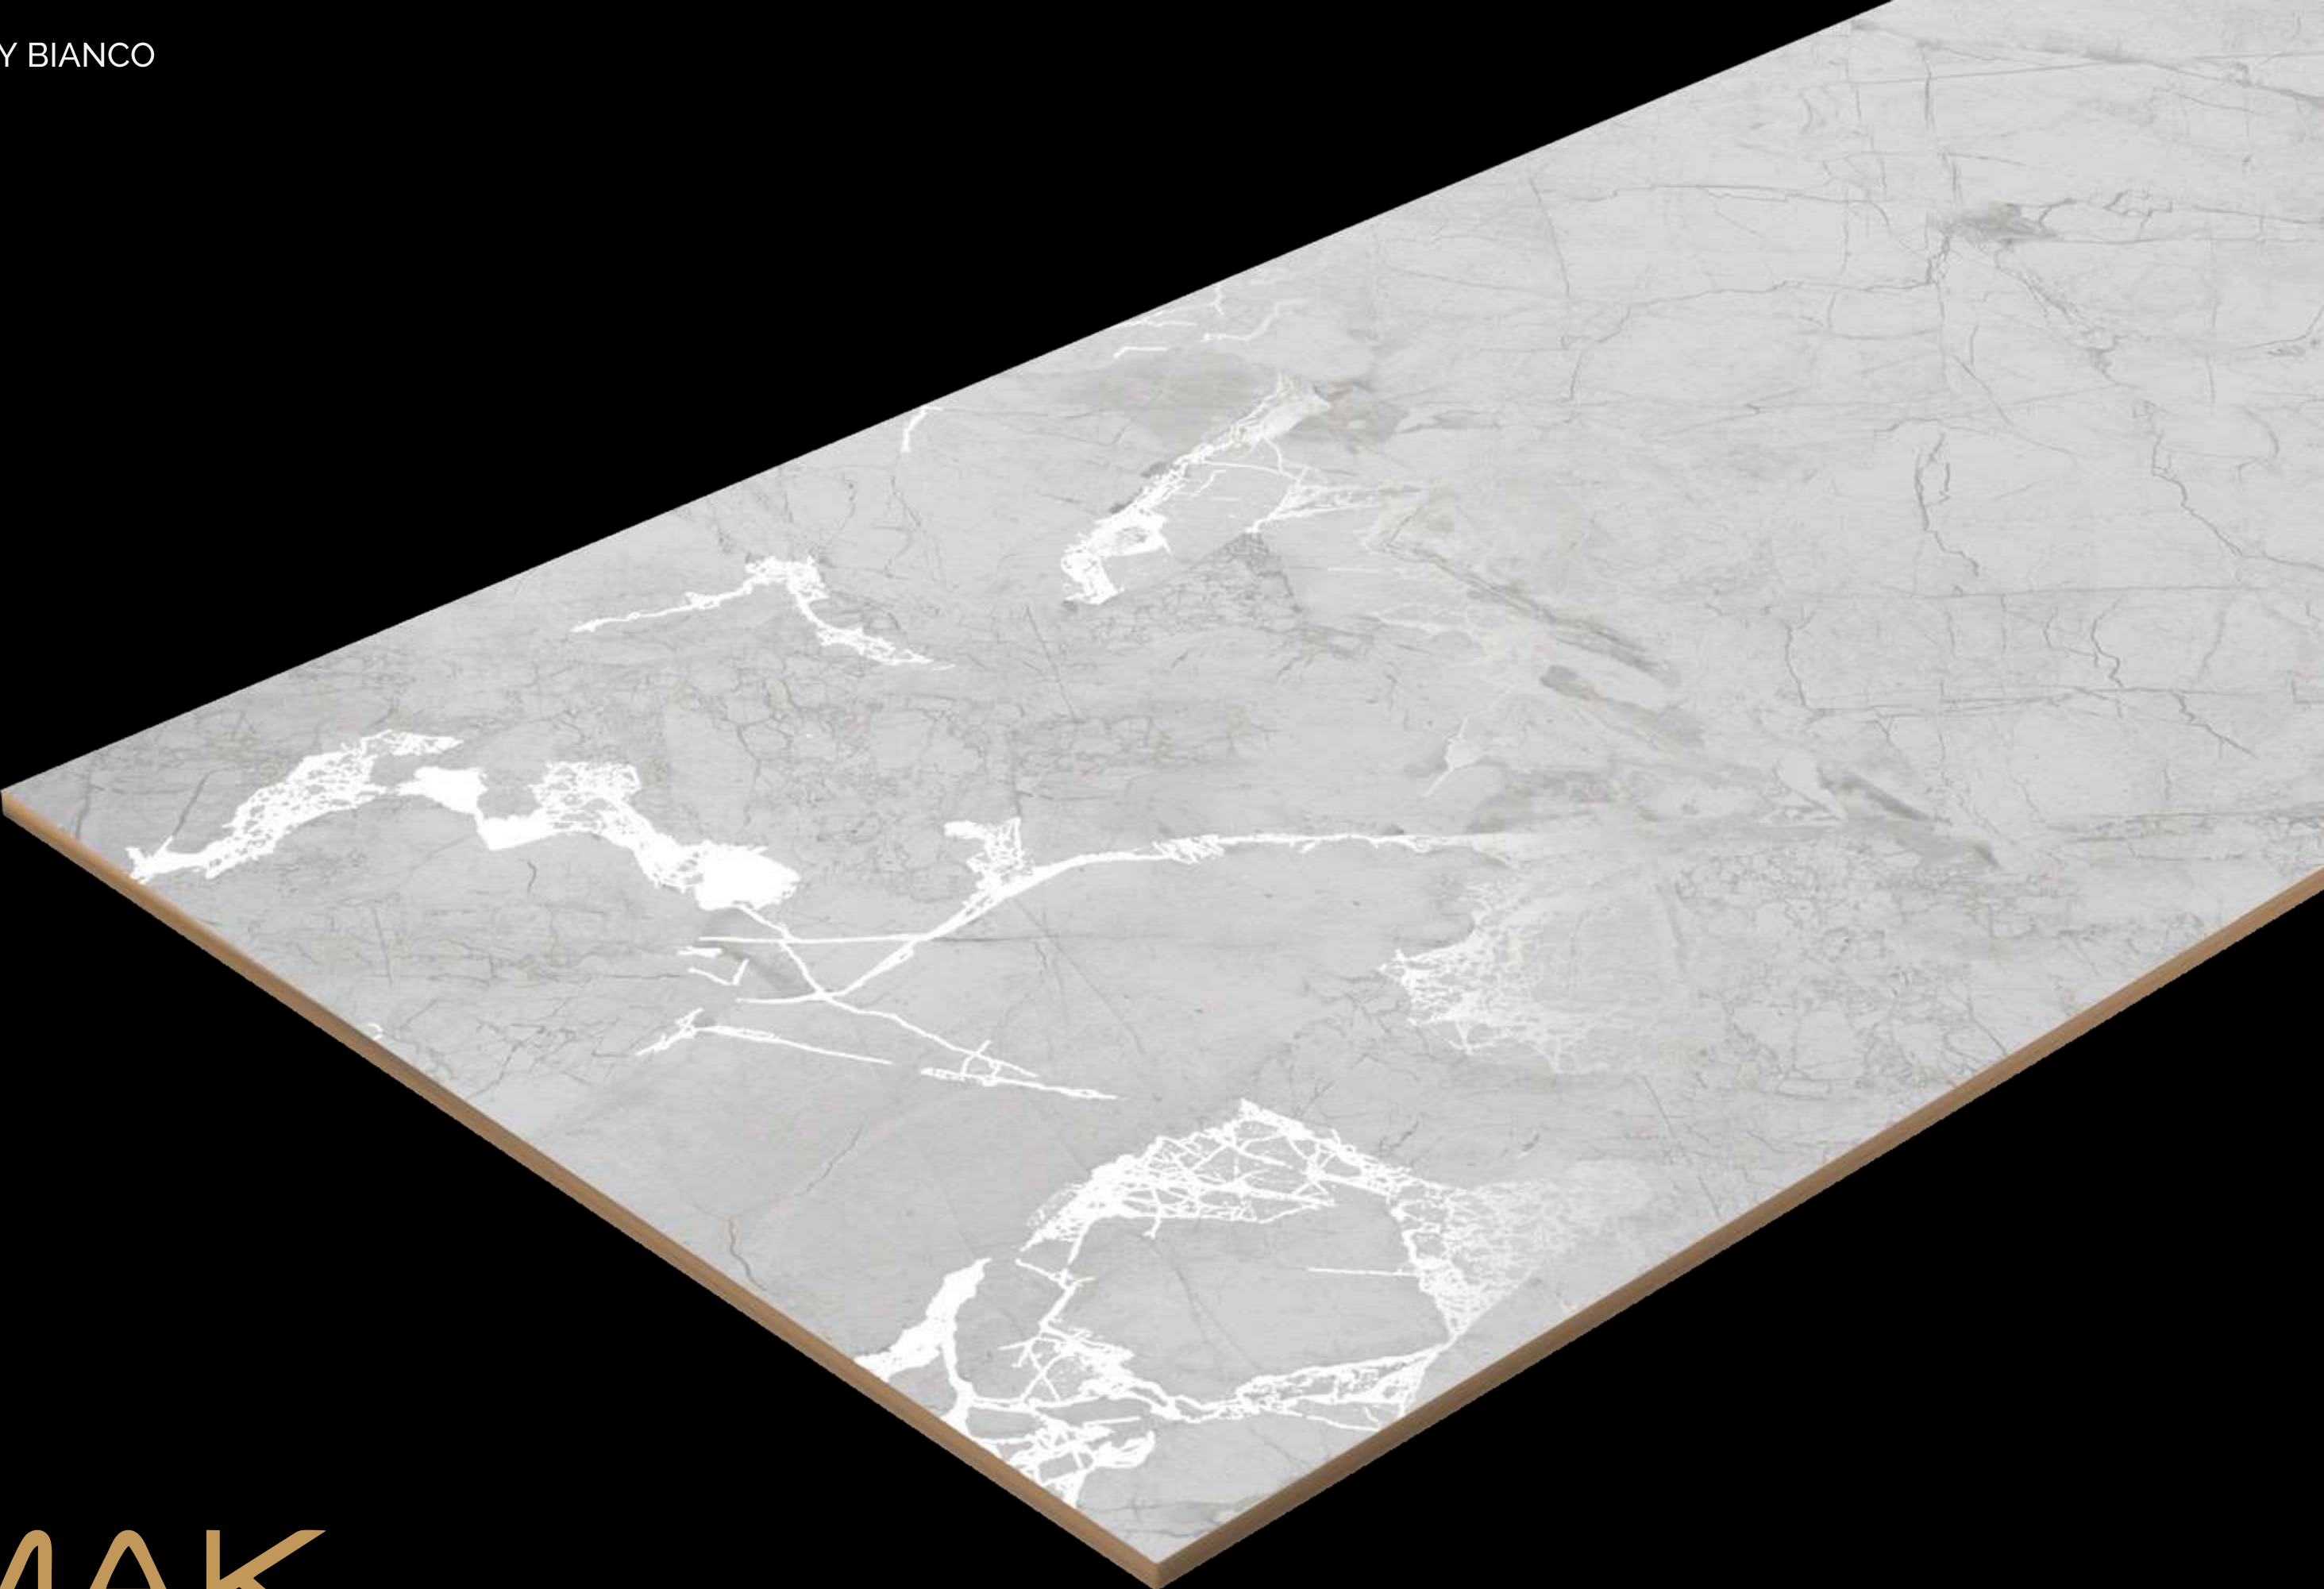

BENTLEY BIANCO

MAK
Ceramica