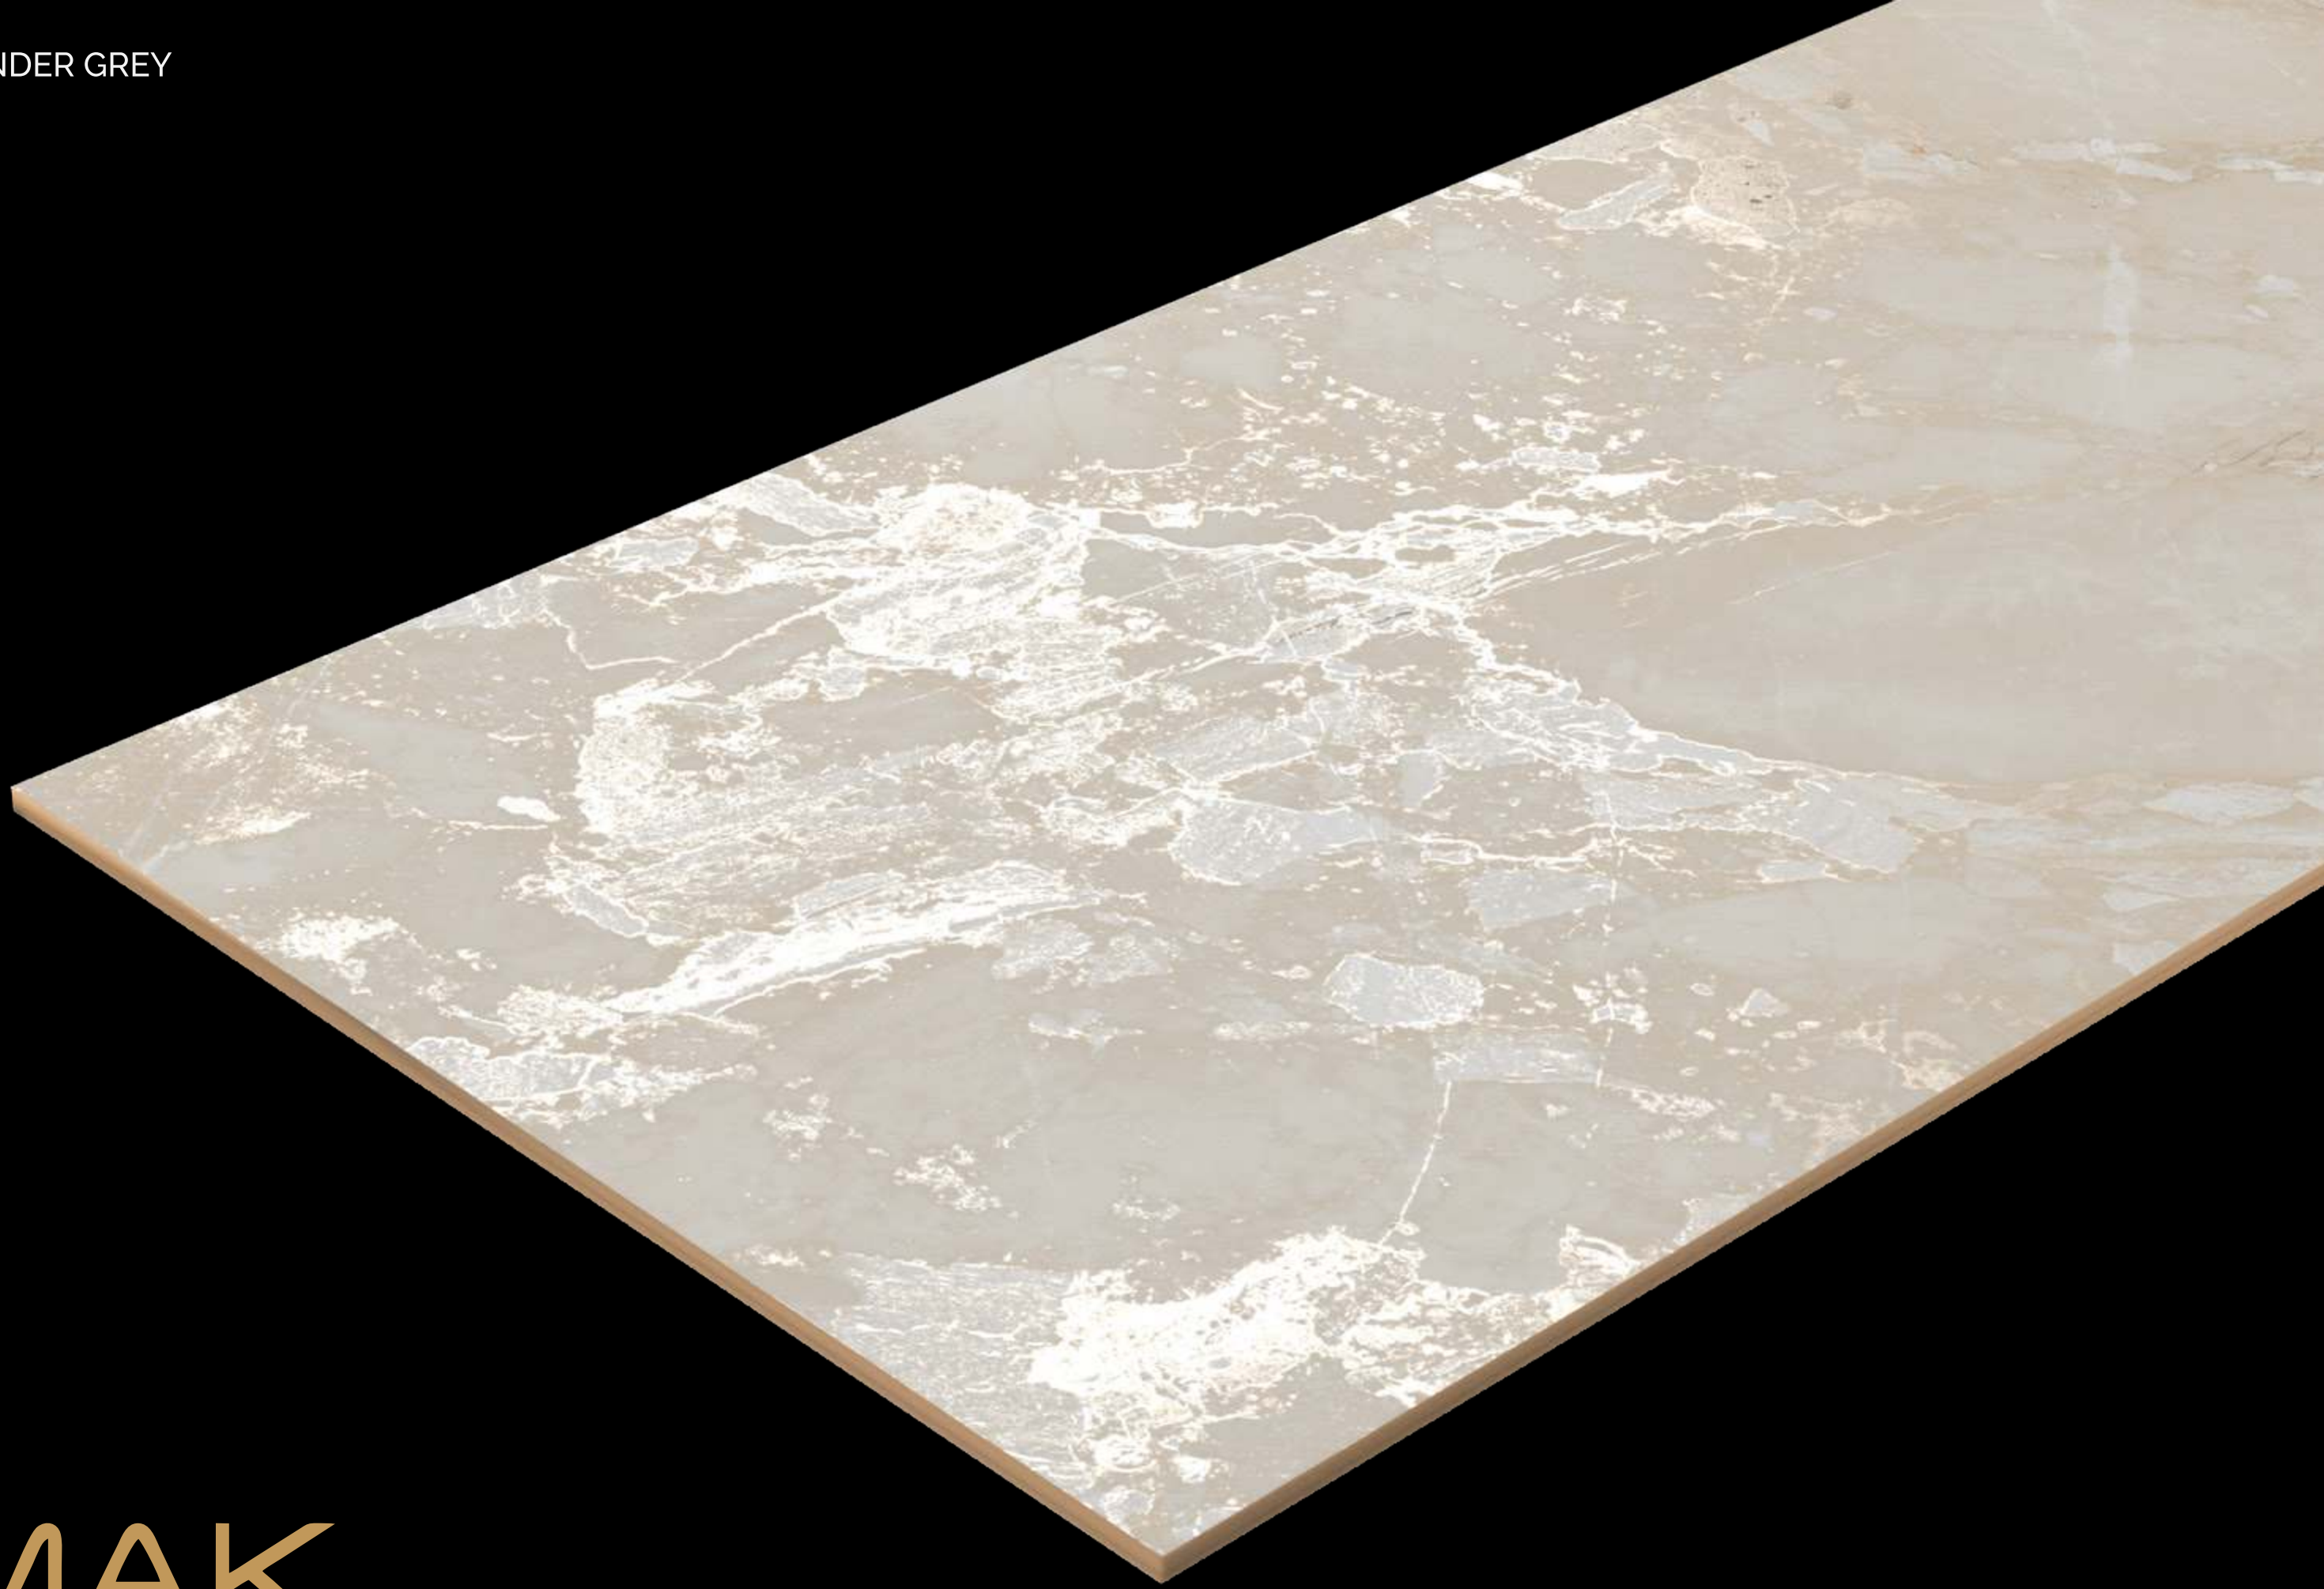

DEFENDER GREY

MAK
Ceramica