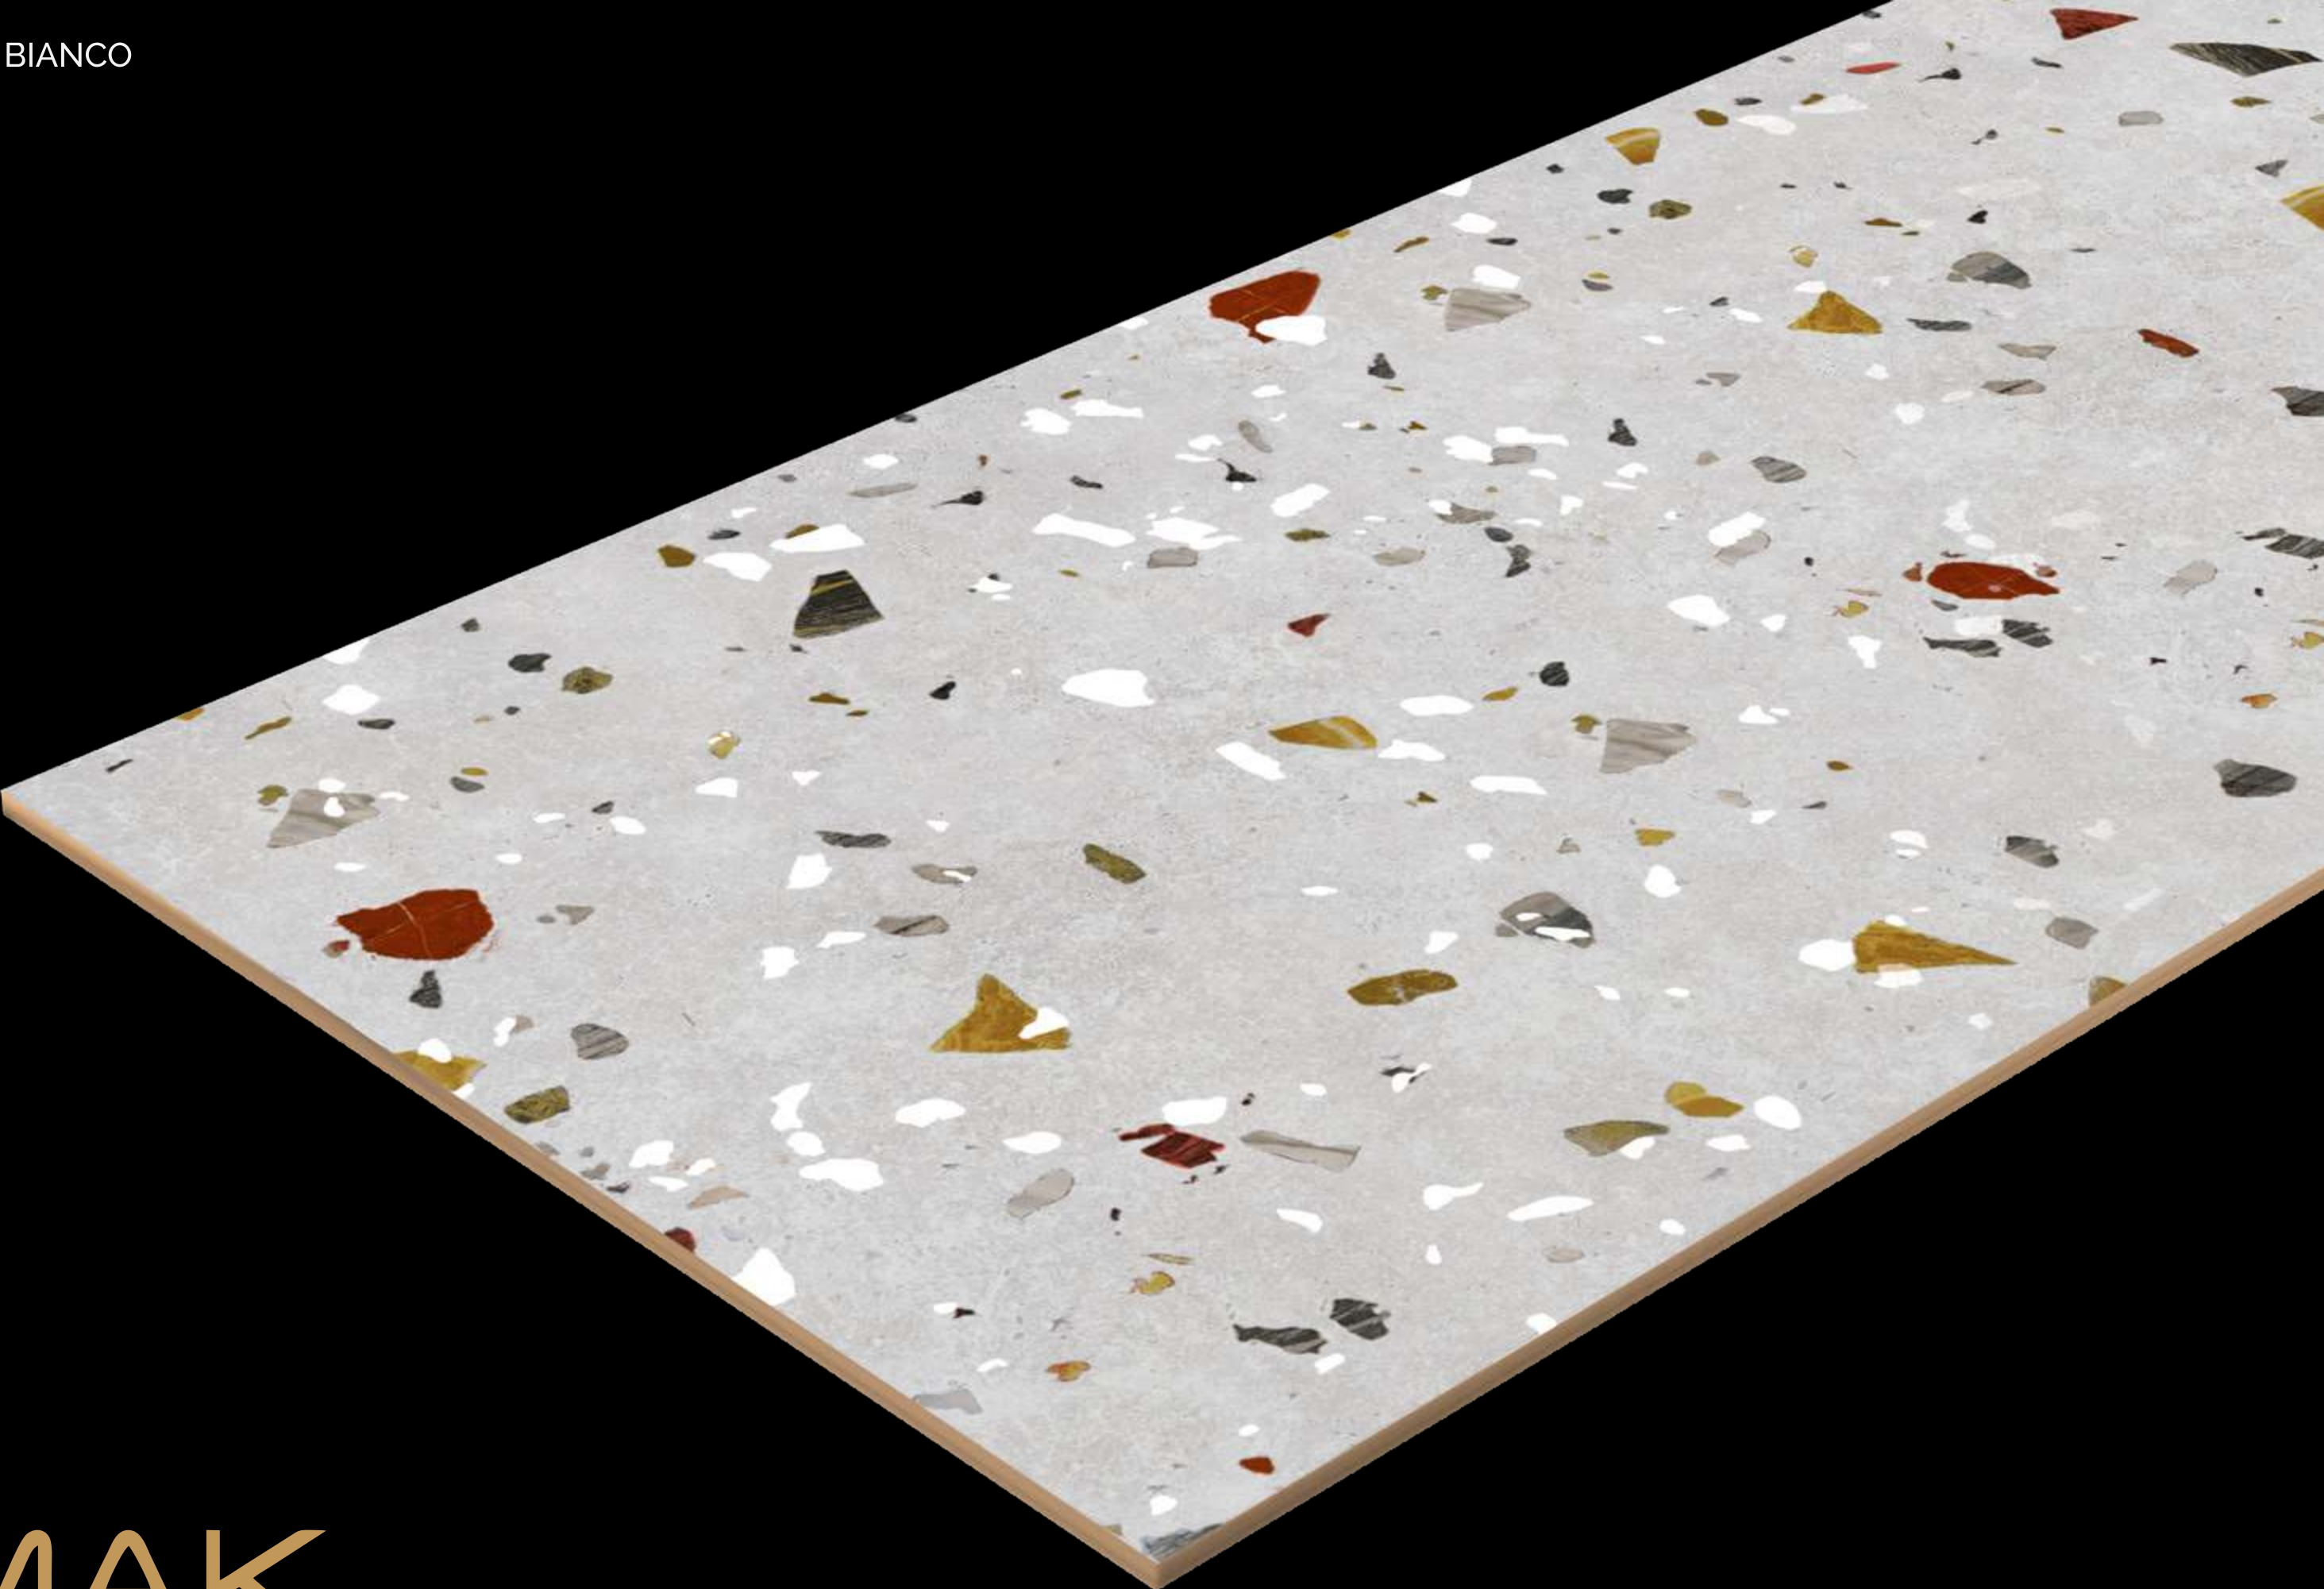

DEXTER BIANCO

MAK
Ceramica