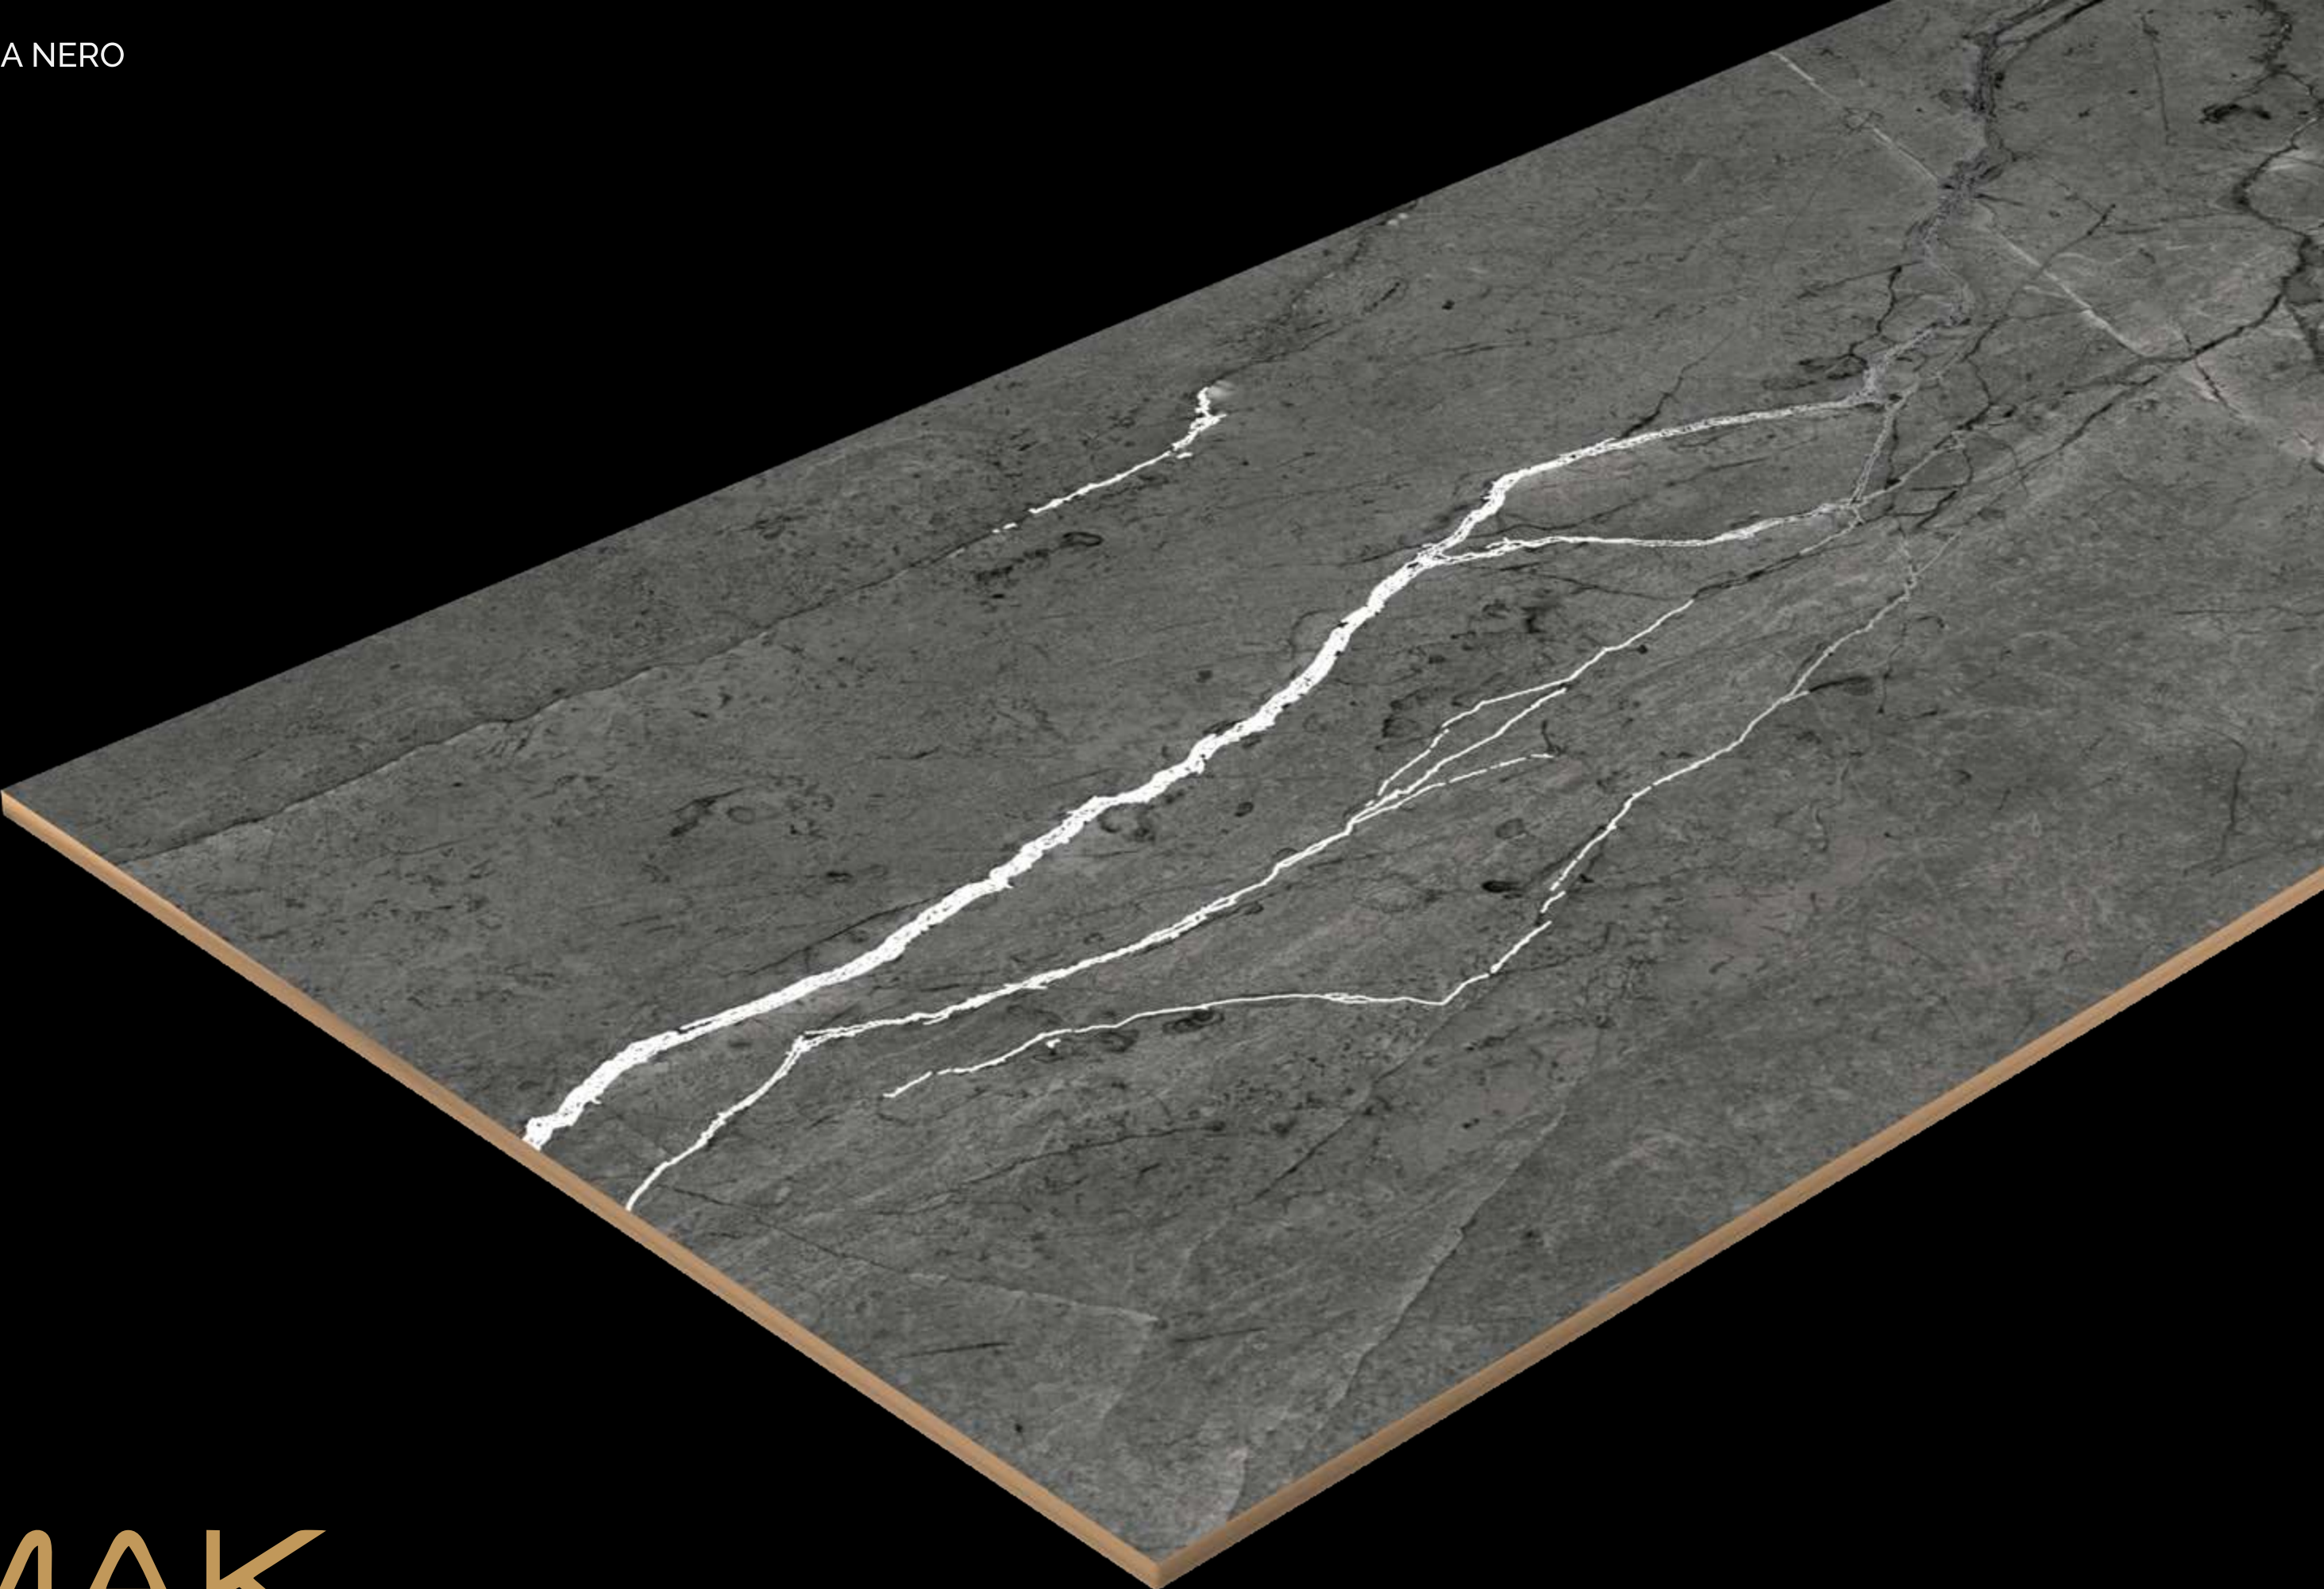

MAK
Ceramica

ROMANIA BIANCO

RANDOM FACE : 4

SIZE
600X1200 MM

FINISH
CARVING

CARVING
COLLECTION

ROMANIA NERO

MAK
Ceramica