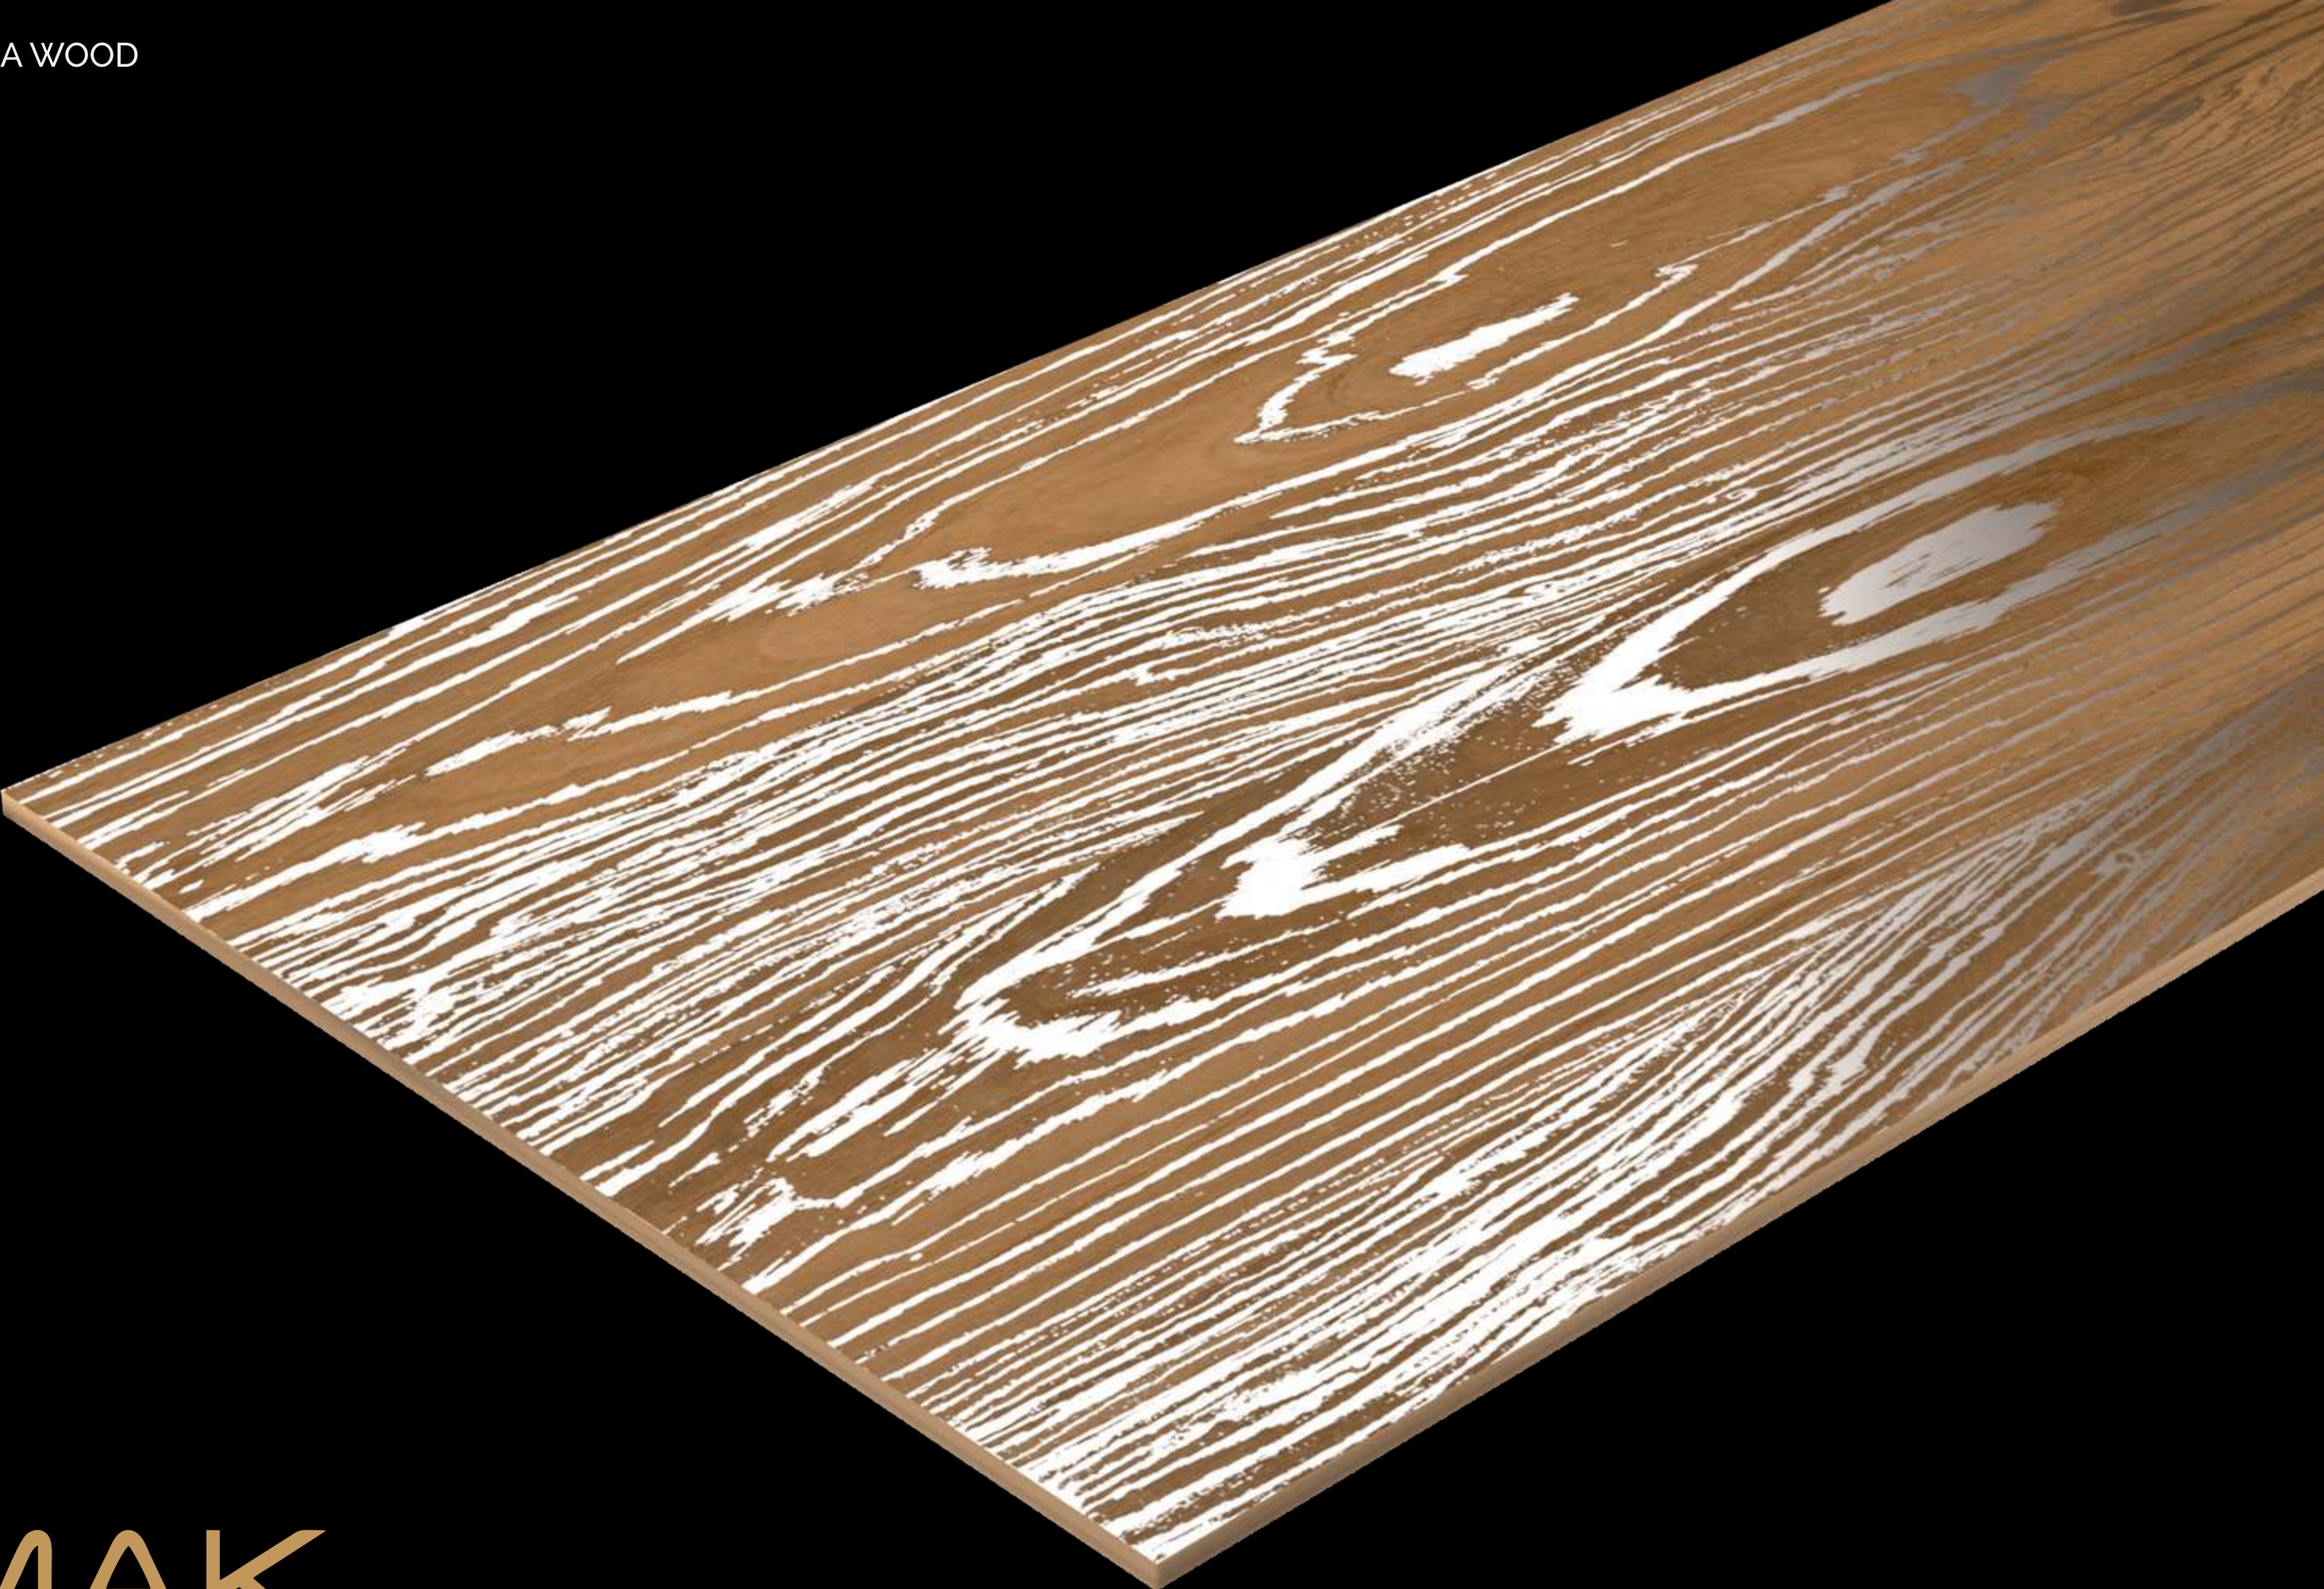

RANDOM FACE : 4

SIZE
600X1200 MM

FINISH
CARVING

CARVING
COLLECTION

TAYRONA WOOD

MAK
Ceramica

MAK
Ceramica

TAYRONA WOOD