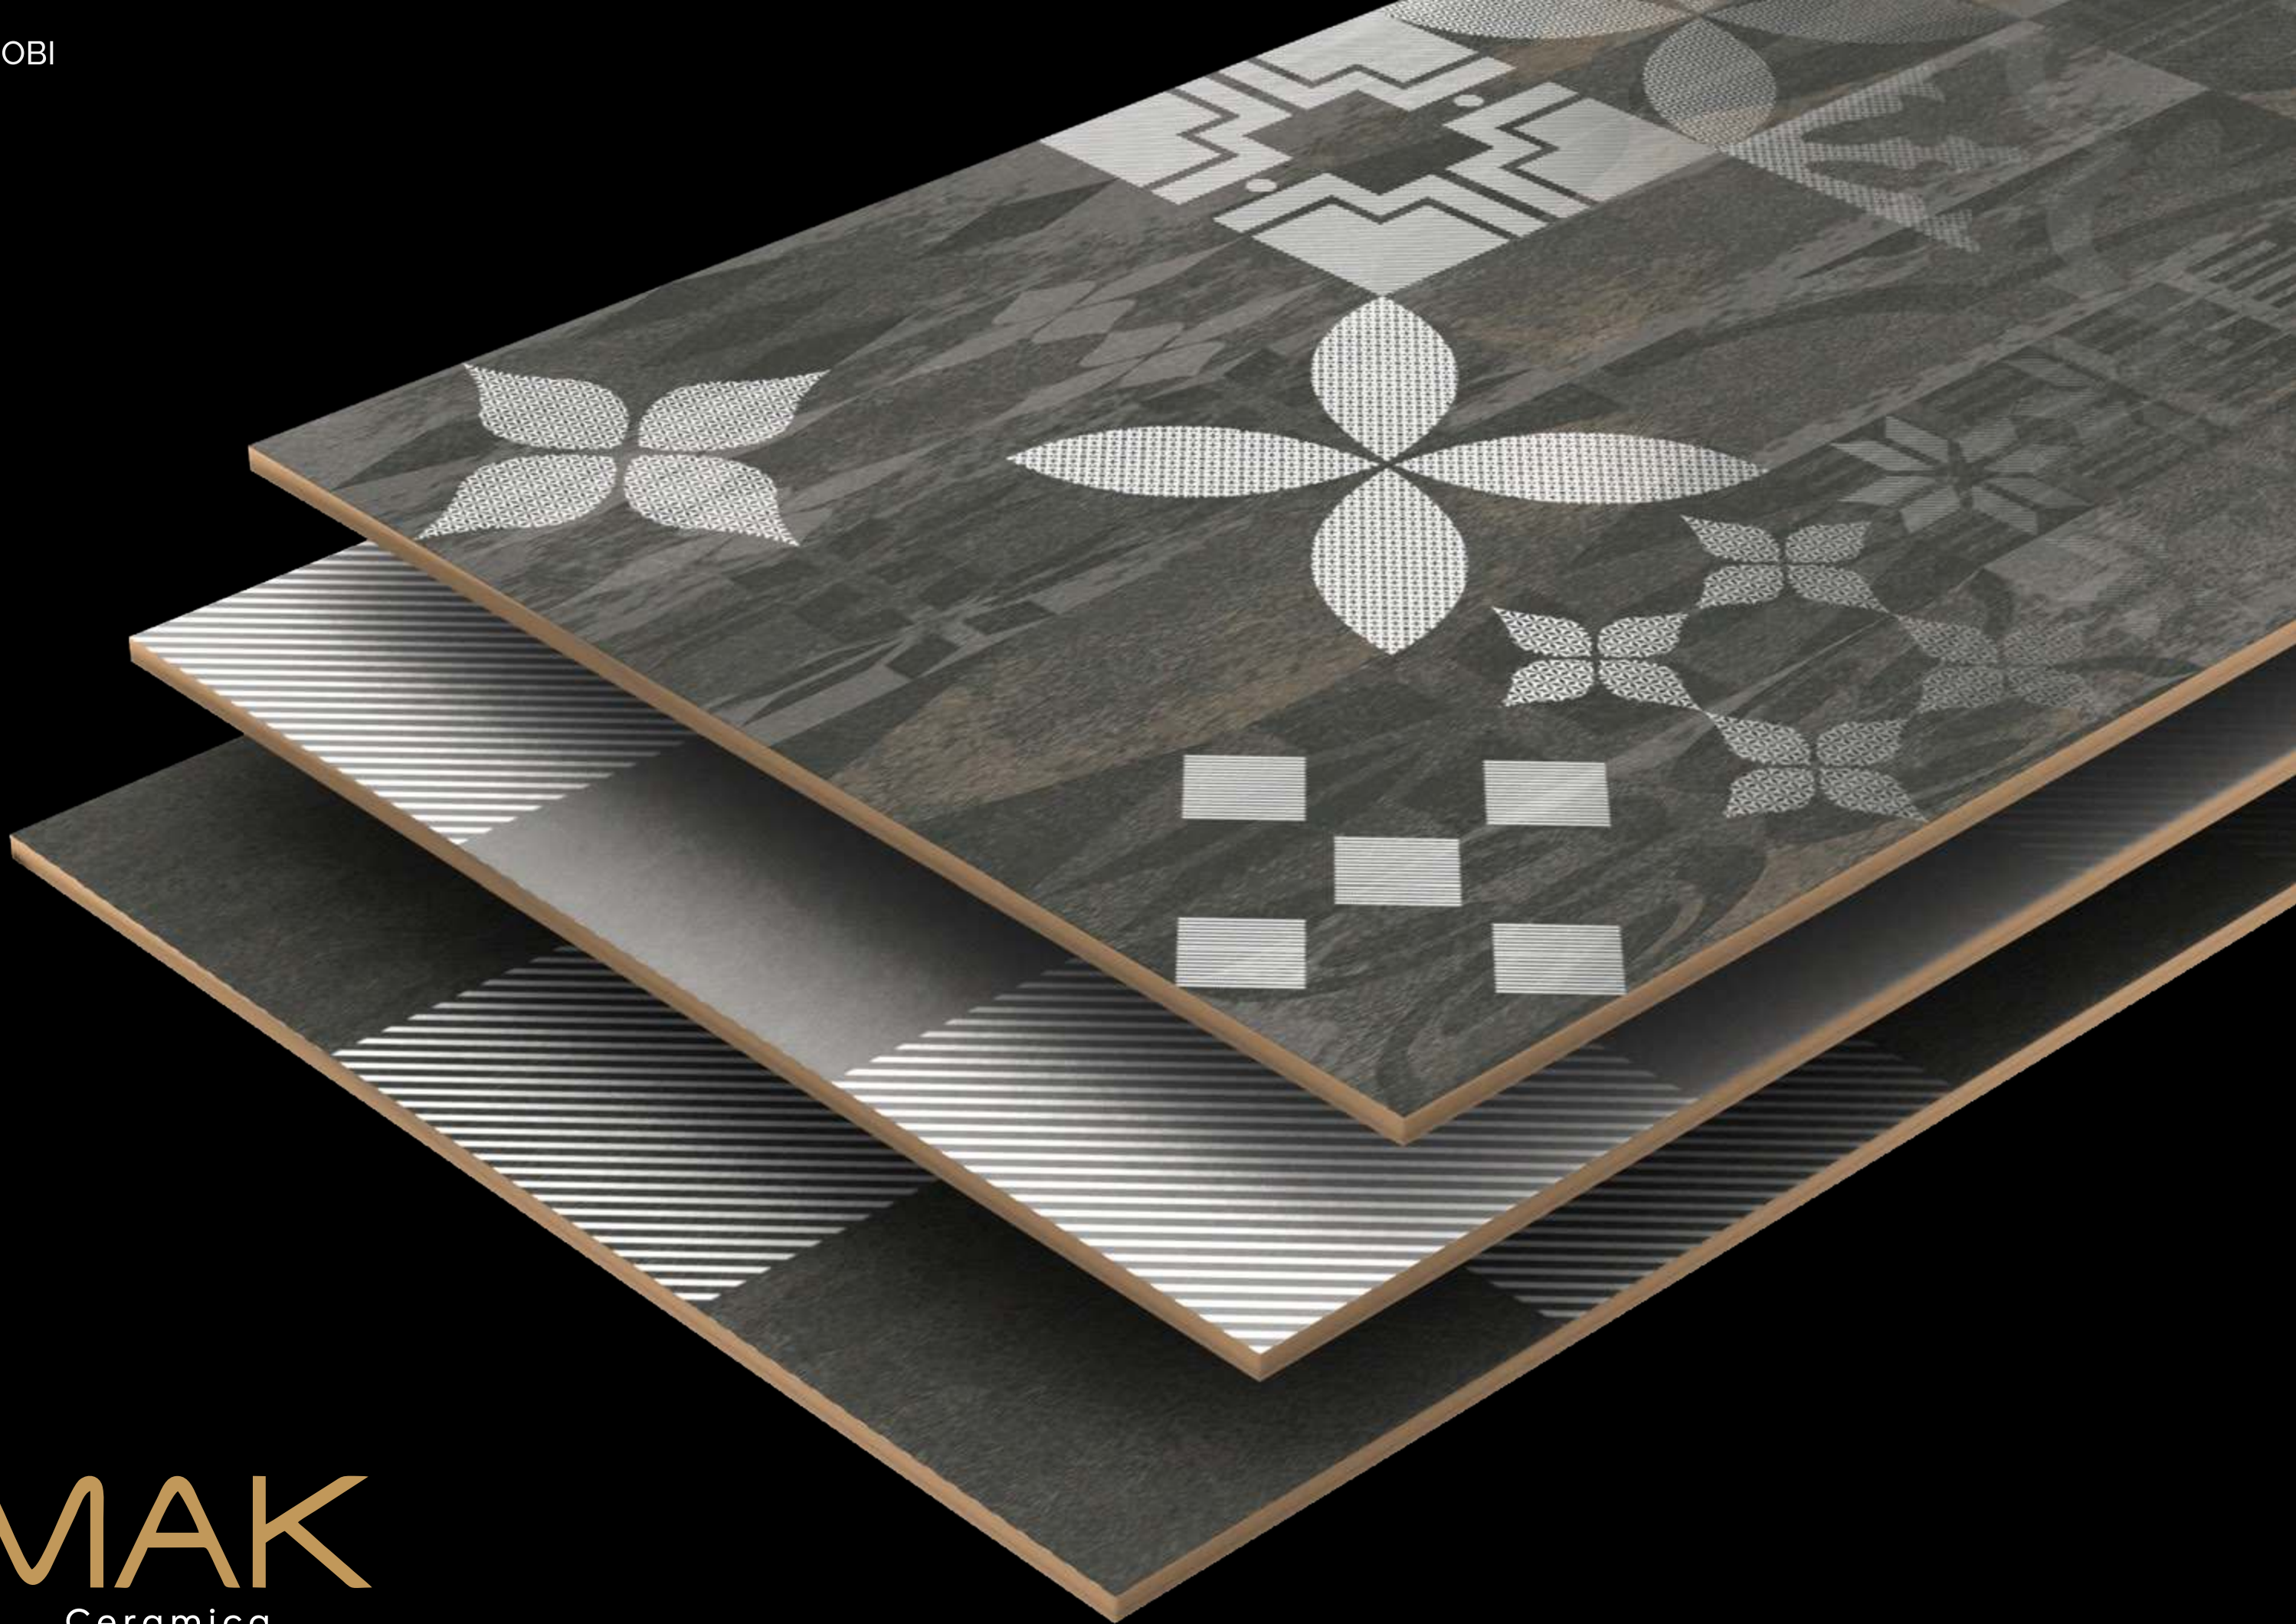

NAIROBI

MAK
Ceramica