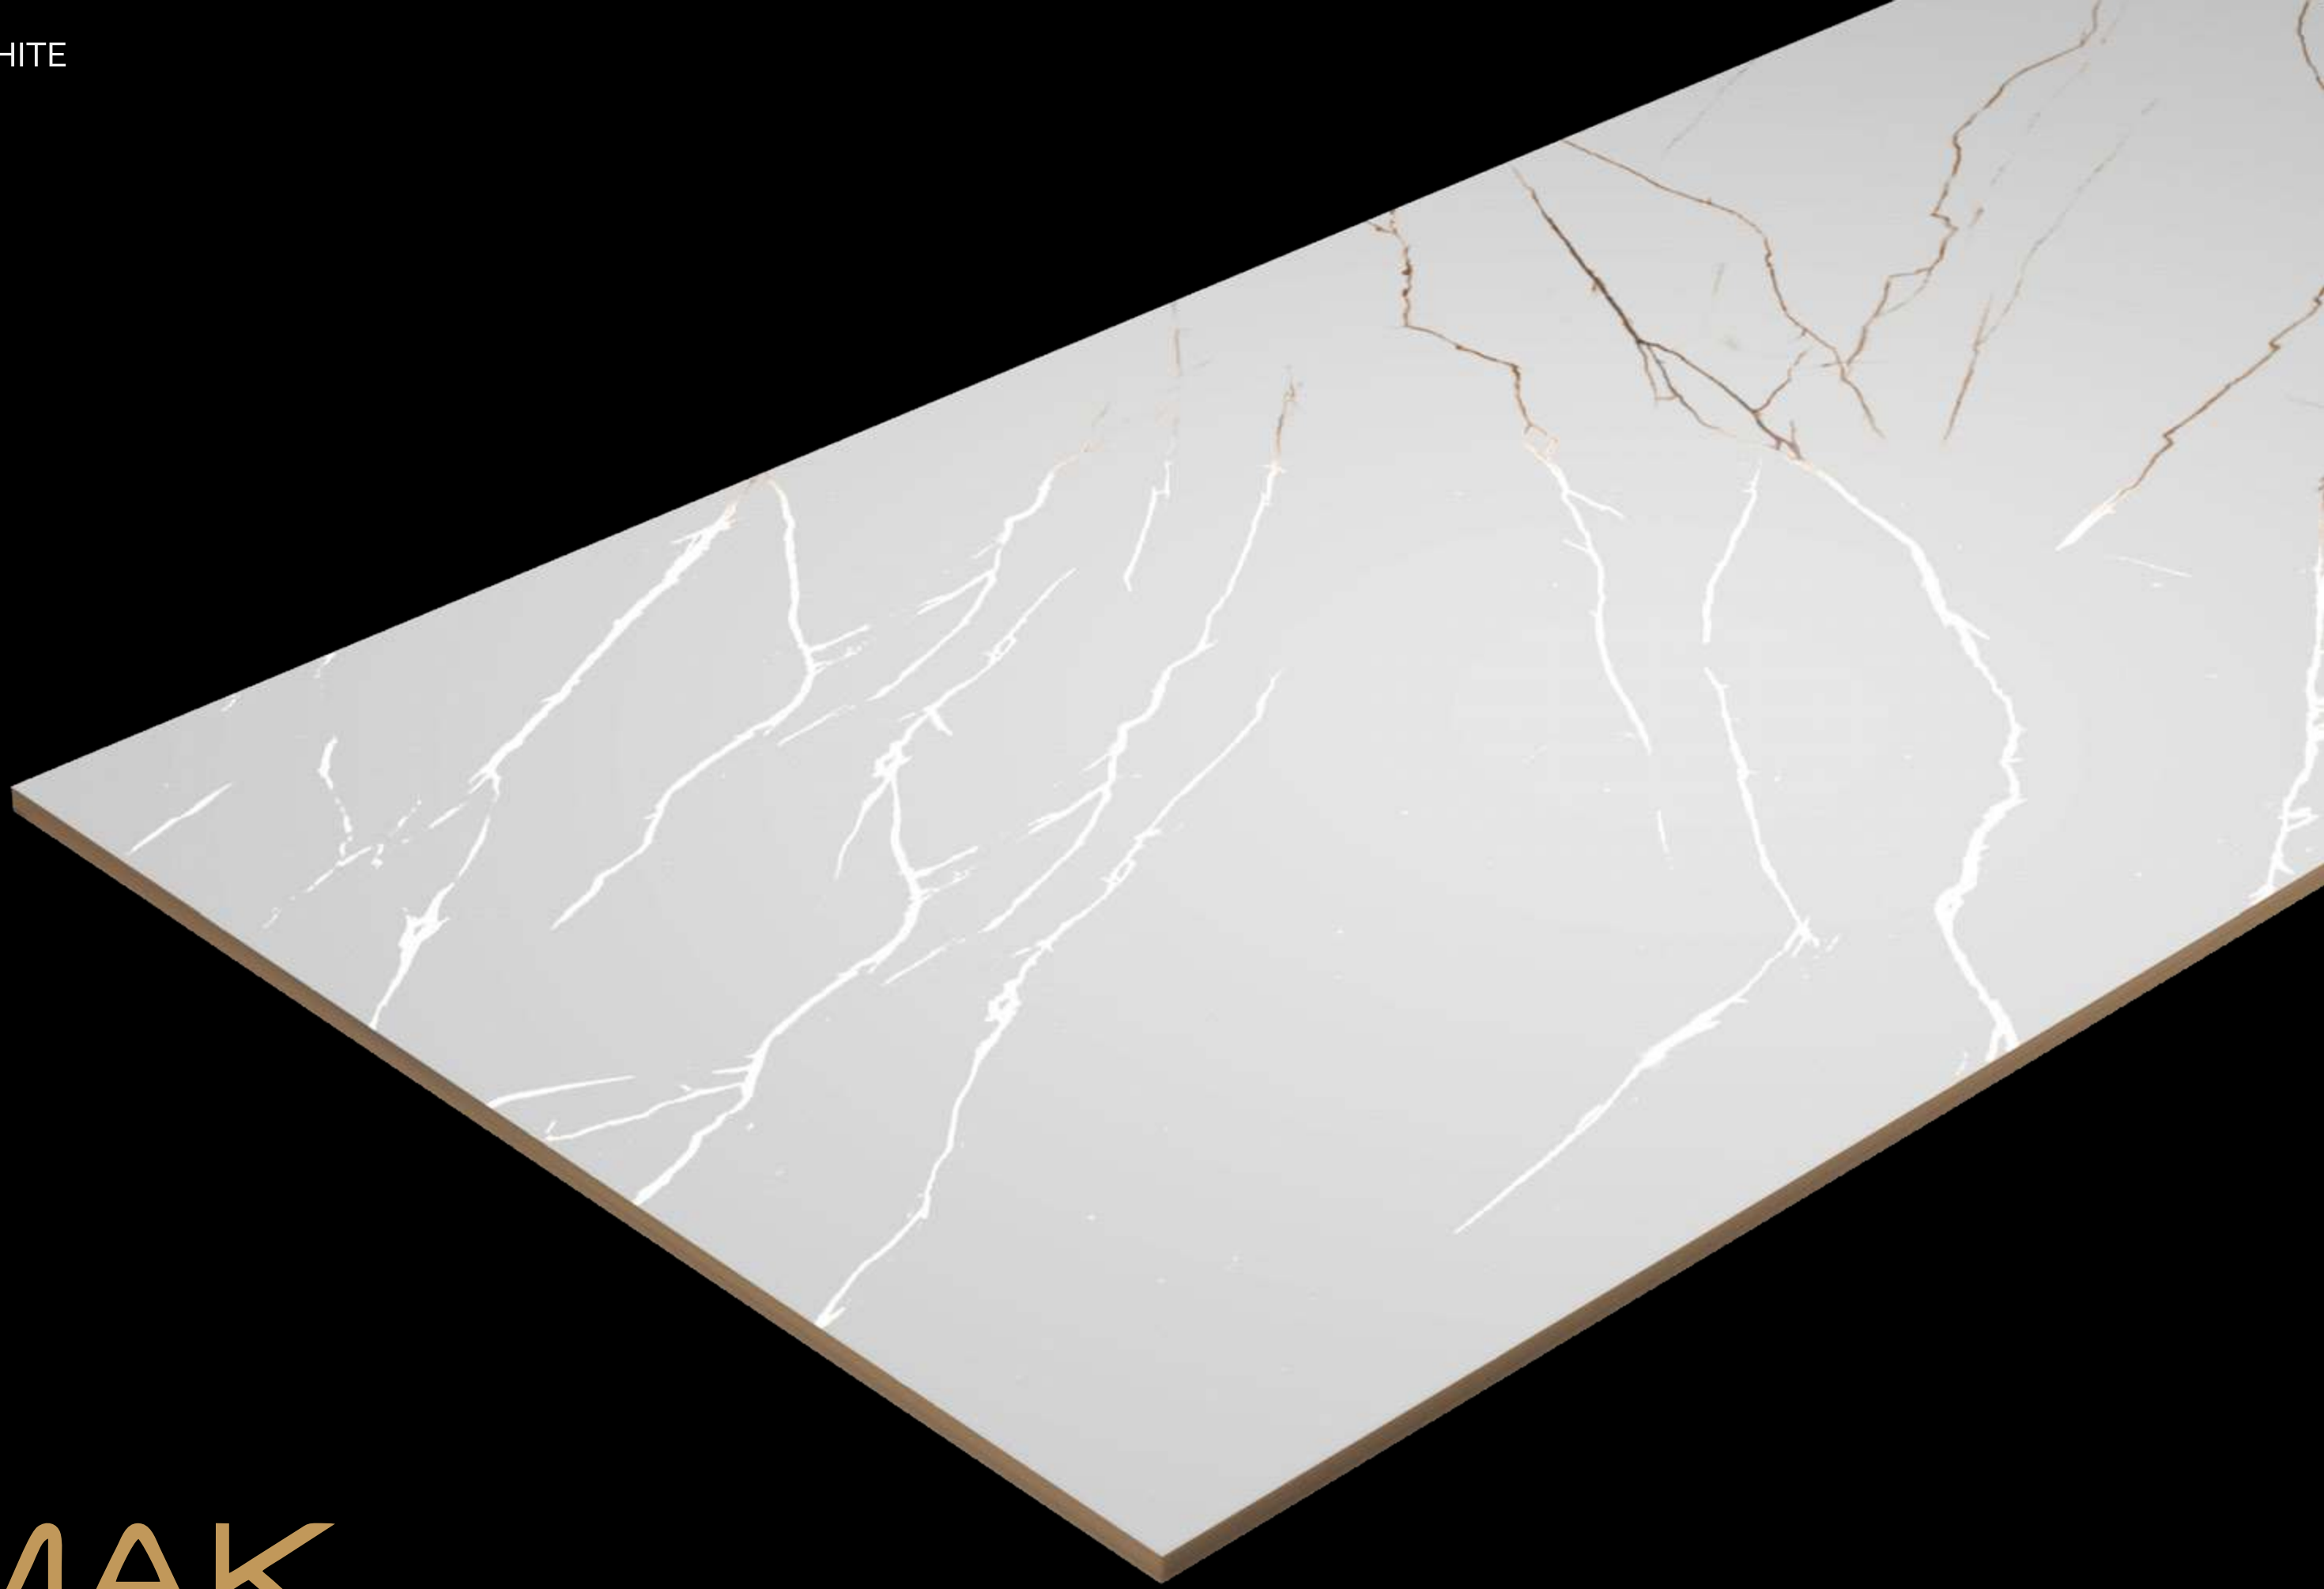

EPIC WHITE

MAK
Ceramica