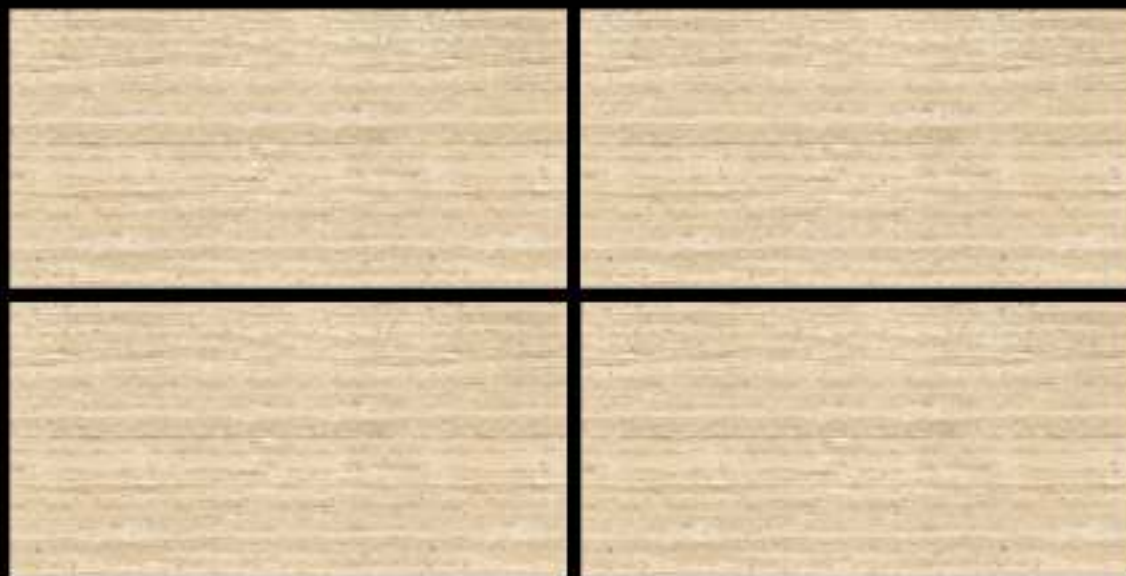

NATURAL SODA STONE

TRAVENTINO PUNCH

SIZE

600x1200mm

FINISH

MATT

RANDOM

01