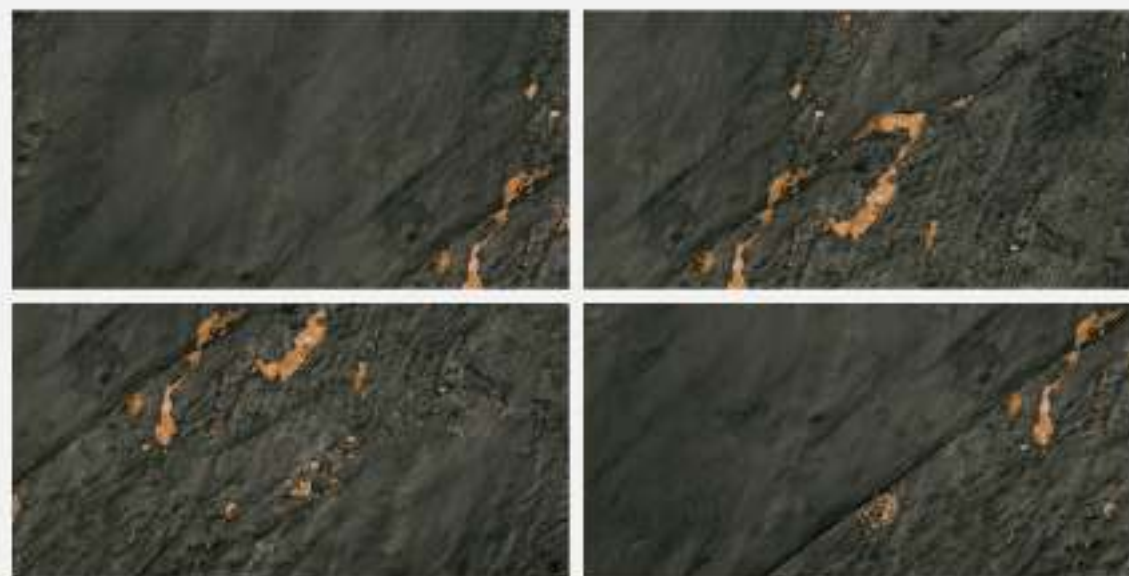

600x1200mm

FINISH

MATT

RANDOM

04

MAK
Ceramica

Matt
SERIES

LAVA BLACK SLATE