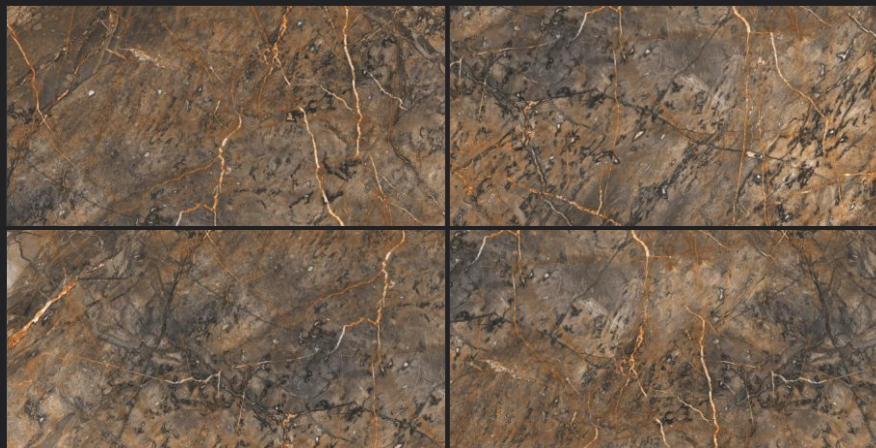

Size
80x160cm

DENALIA

MAK
Ceramica

Gleam
COLLECTION

DV NATURAL

Random
04

Finish
High Gloss

Size
80x160cm