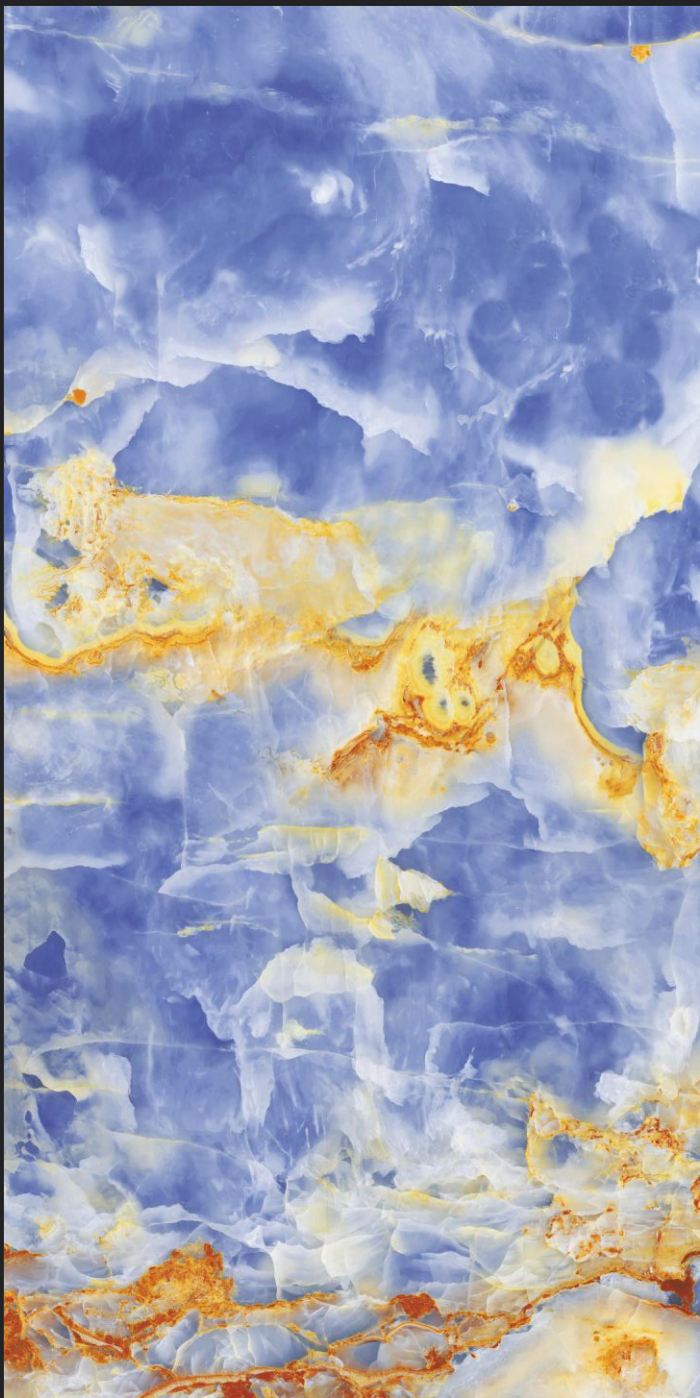

Size
80x160cm

PARADISE AQUA

MAK
Ceramica

Gleam
COLLECTION

STONY BLUE

Random
04

Finish
High Gloss

Size
80x160cm