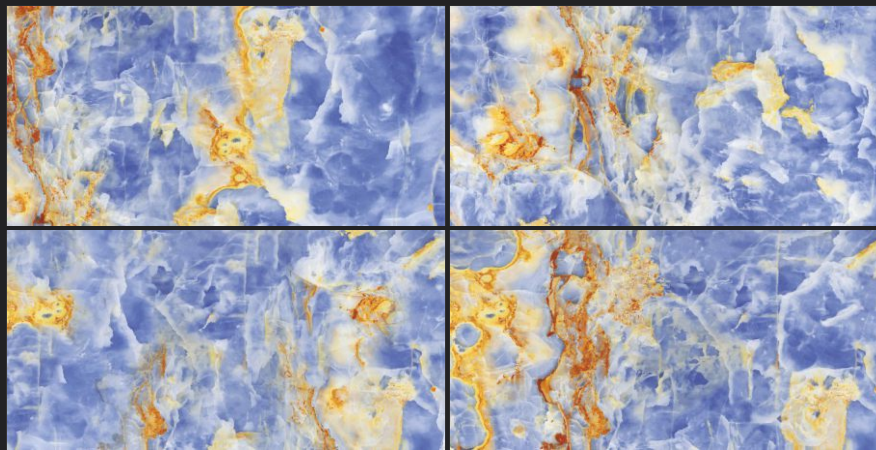

Size
80x160cm

PARADISE AQUA

MAK
Ceramica

Gleam
COLLECTION

STONY BLUE

Random
04

Finish
High Gloss

Size
80x160cm