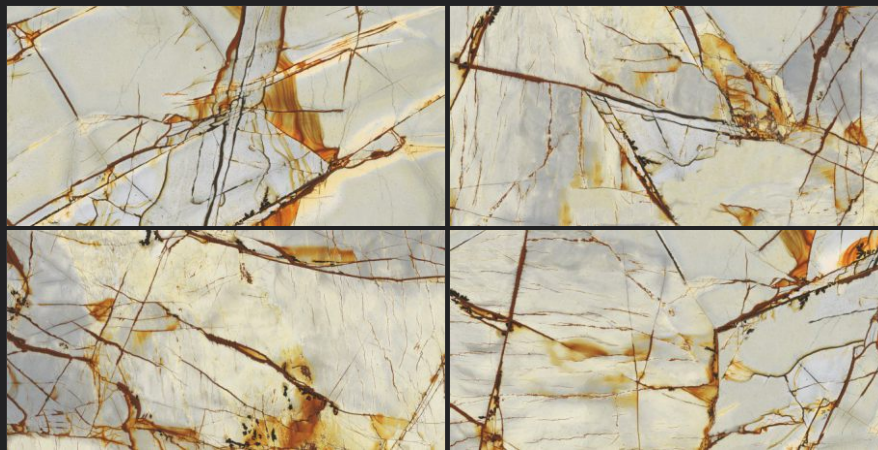

Size
80x160cm

ALESSIA NATURAL

MAK
Ceramica

Gleam
COLLECTION

ALMOND GREEN

Random
04

Finish
High Gloss

Size
80x160cm