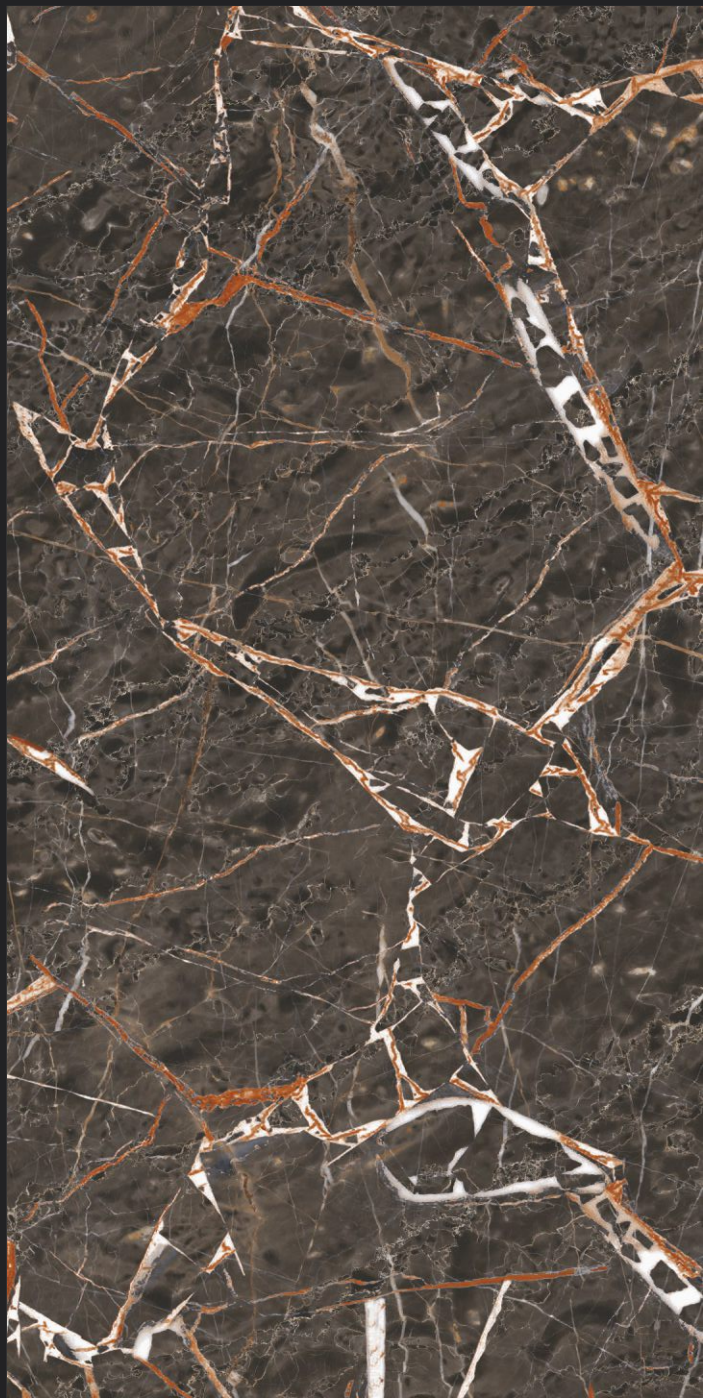

Size
80x160cm

DALLAS BLACK

MAK
Ceramica

4th Avenue Hotel

Gleam
COLLECTION

DENALIA

Random
04

Finish
High Gloss