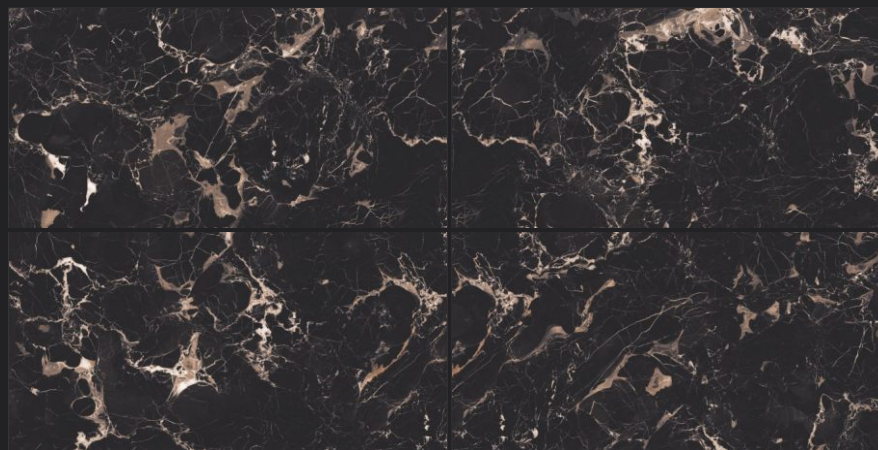

MAK
Ceramica

Gleam
COLLECTION

BLACK GLASSIER

Random
04

Finish
High Gloss

Size
80x160cm

BLACK GLASSIER

MAK
Ceramica