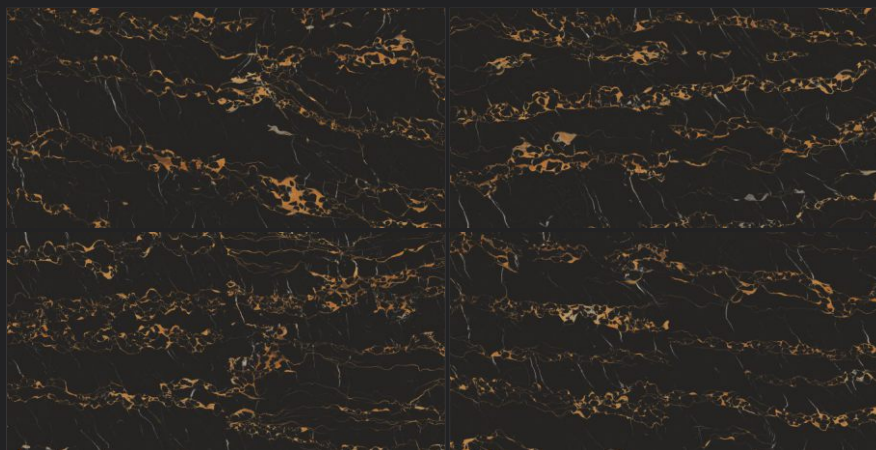

Finish
High Gloss

Size
80x160cm

Gleam
COLLECTION

GOLD POTRO

Random
04

Finish
High Gloss

Size
80x160cm

Gleam
COLLECTION