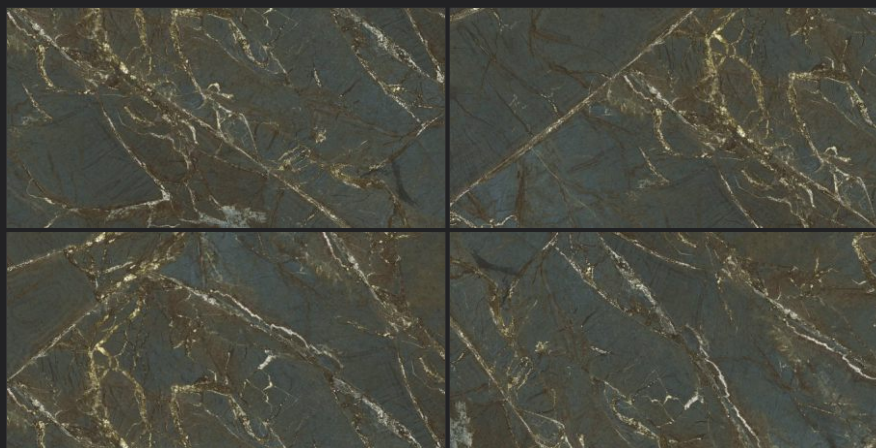

Gleam
COLLECTION

OASHFORD OLIVE

Random
04

Finish
High Gloss

Size
80x160cm