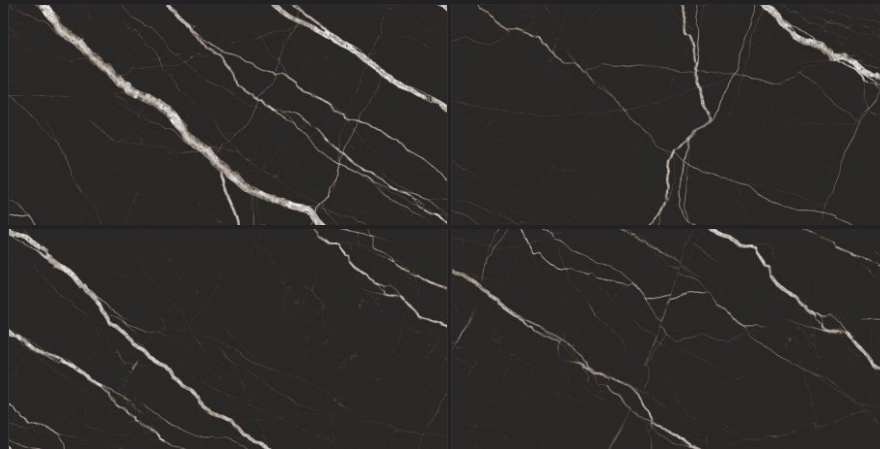

Gleam
COLLECTION

HARVEST BLACK

Random
04

Finish
High Gloss

Size
80x160cm