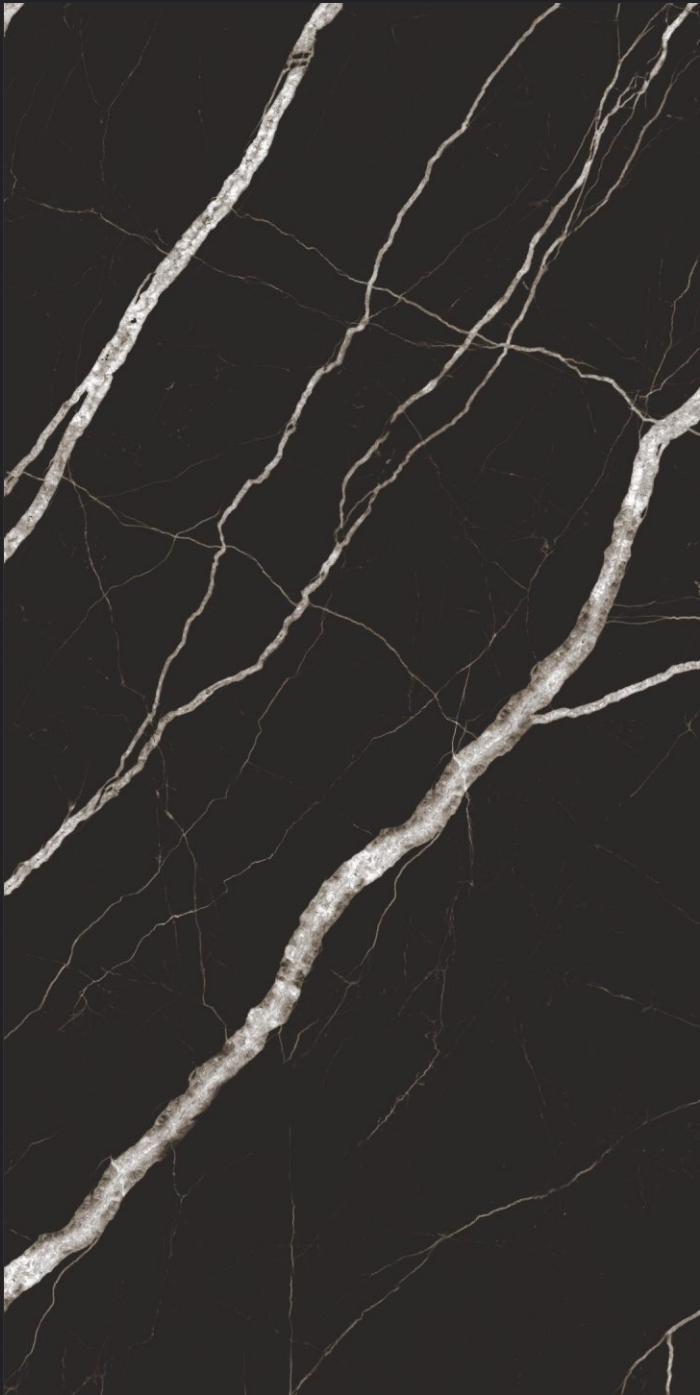

Gleam
COLLECTION

HARVEST BLACK

Random
04

Finish
High Gloss

Size
80x160cm