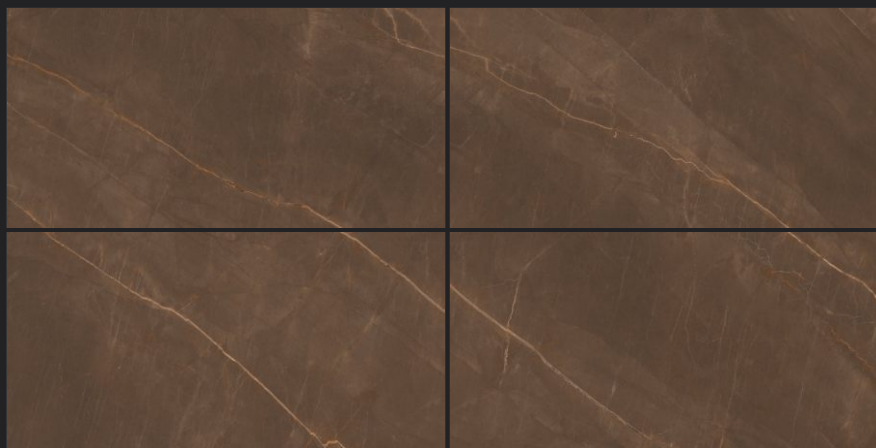

Size
80x160cm

Gleam
COLLECTION

NEPTUNE BROWN

Random
04

Finish
High Gloss

Size
80x160cm

NEPTUNE BROWN

MAK
Ceramica