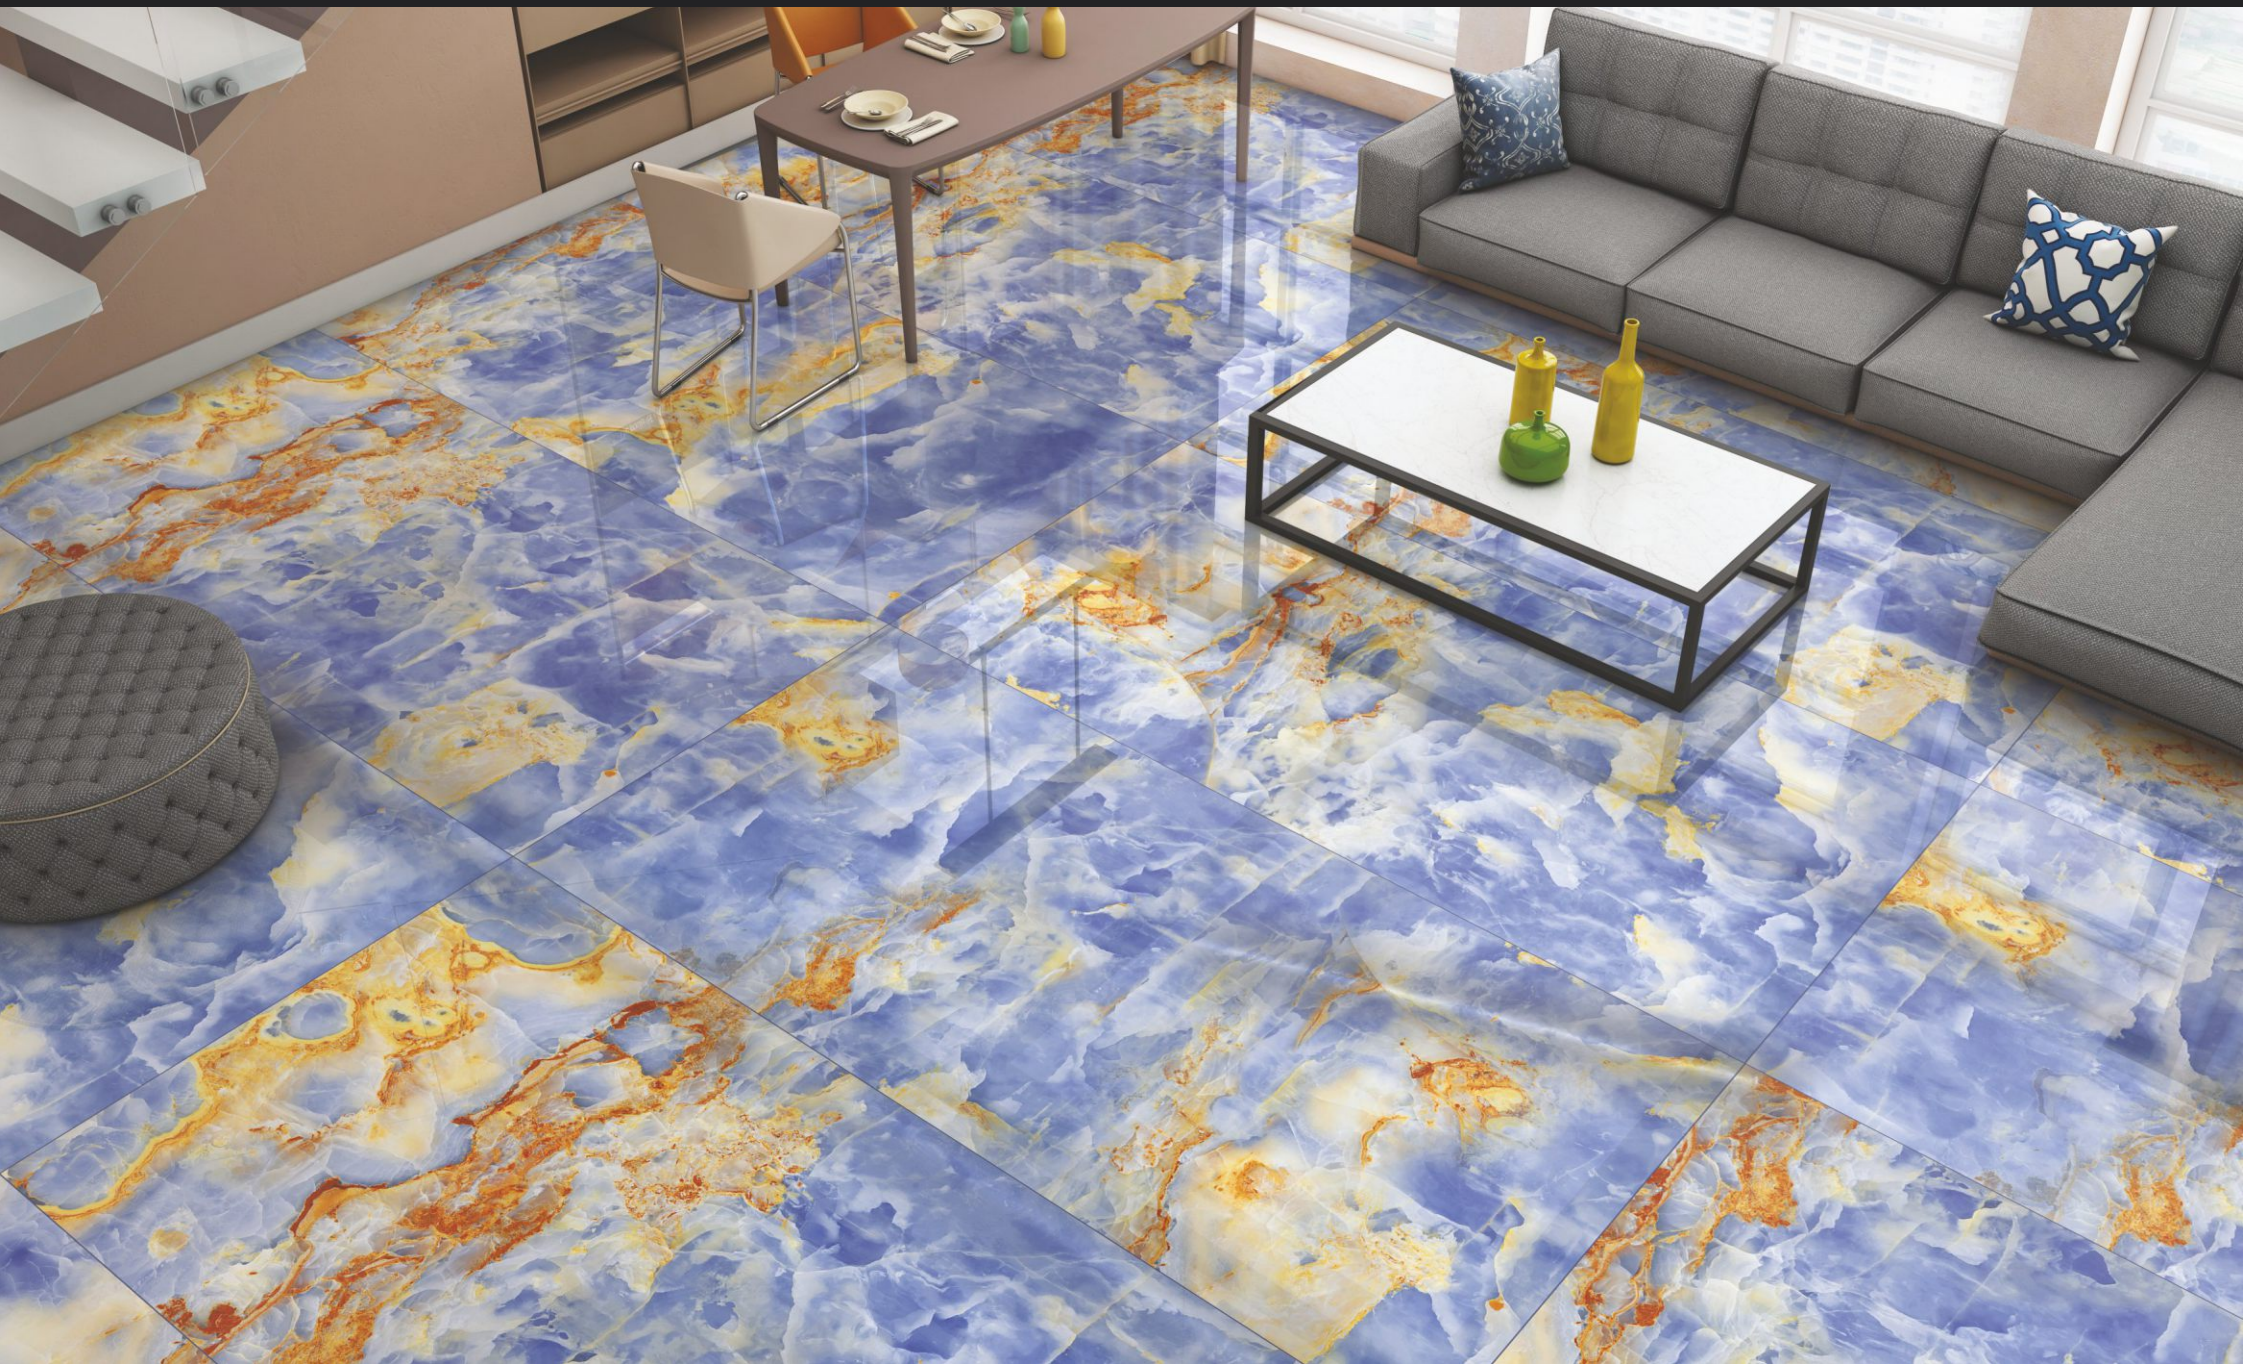

STONY BLUE

MAK
Ceramica