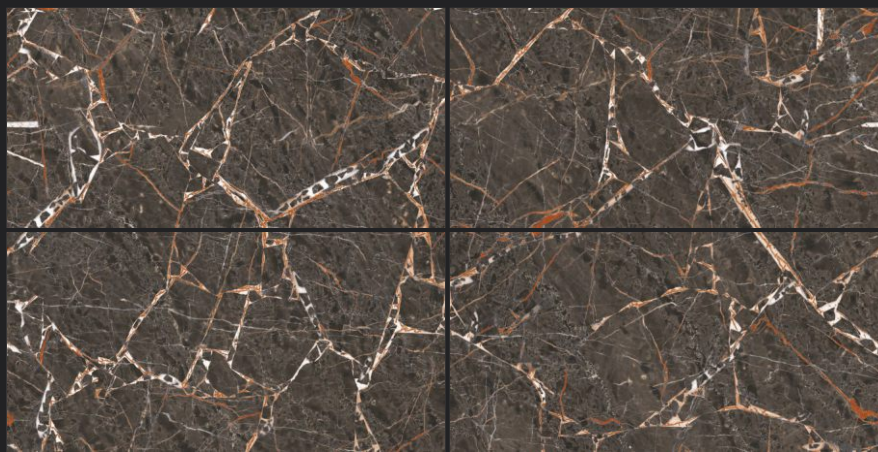

Size
80x160cm

DALLAS BLACK

MAK
Ceramica

4th Avenue Hotel

Gleam
COLLECTION

DENALIA

Random
04

Finish
High Gloss