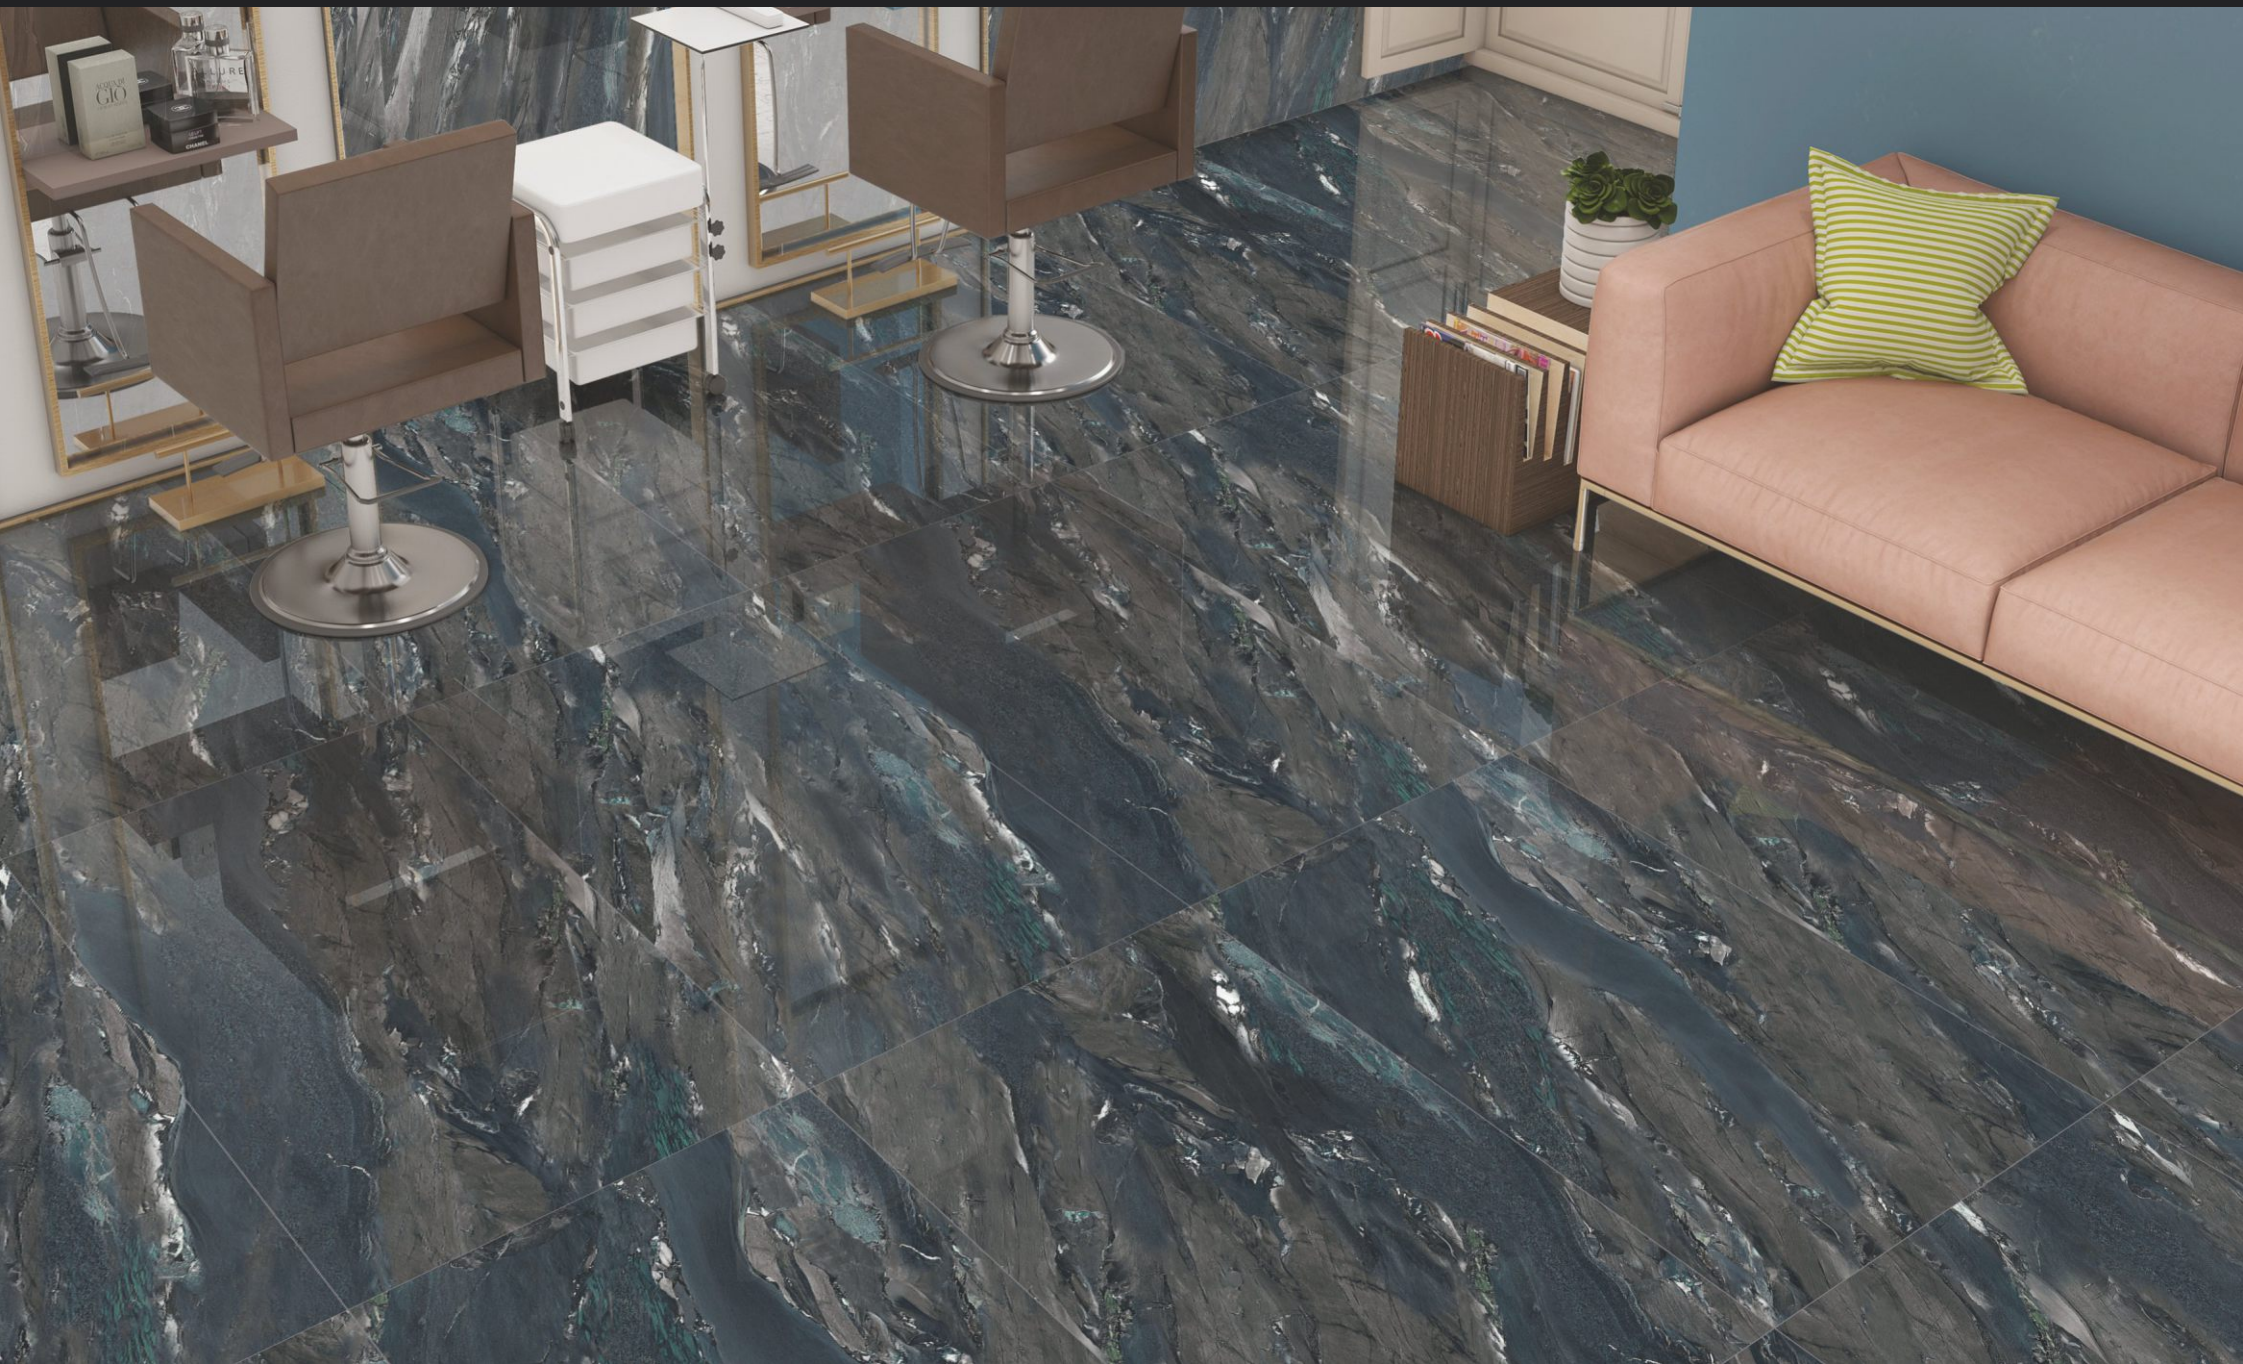

PARADISE AQUA

MAK
Ceramica