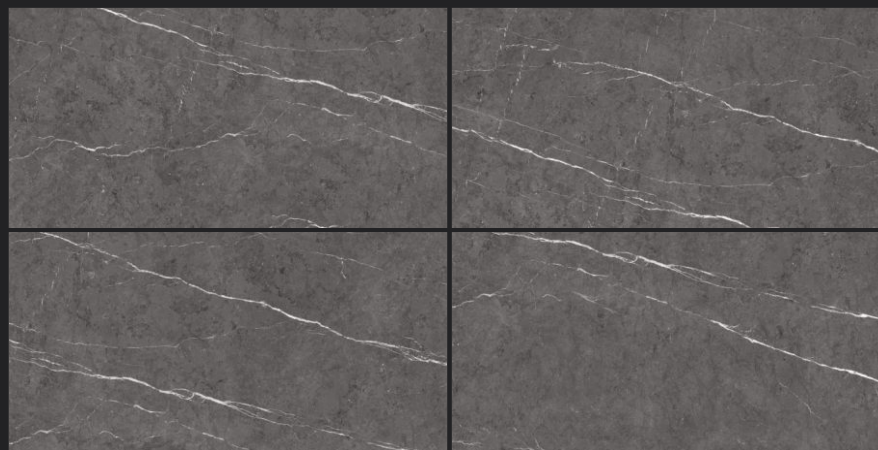

ALMOND GREEN

MAK
Ceramica

Gleam
COLLECTION

ARGOS GREY

Random
04

Finish
High Gloss

Size
80x160cm

ARGOS GREY