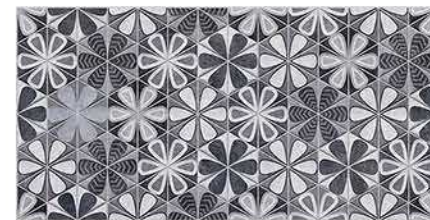

GLOSSY SERIES

WALL TILES 300x600mm

20130_LT