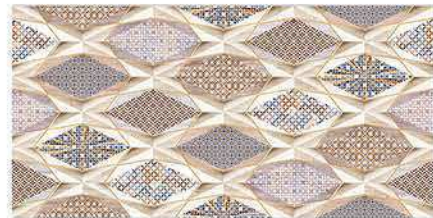

GLOSSY SERIES

WALL TILES 300x600mm

20145_HL