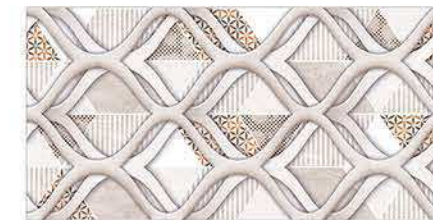

GLOSSY SERIES

WALL TILES 300x600mm

20134_LT