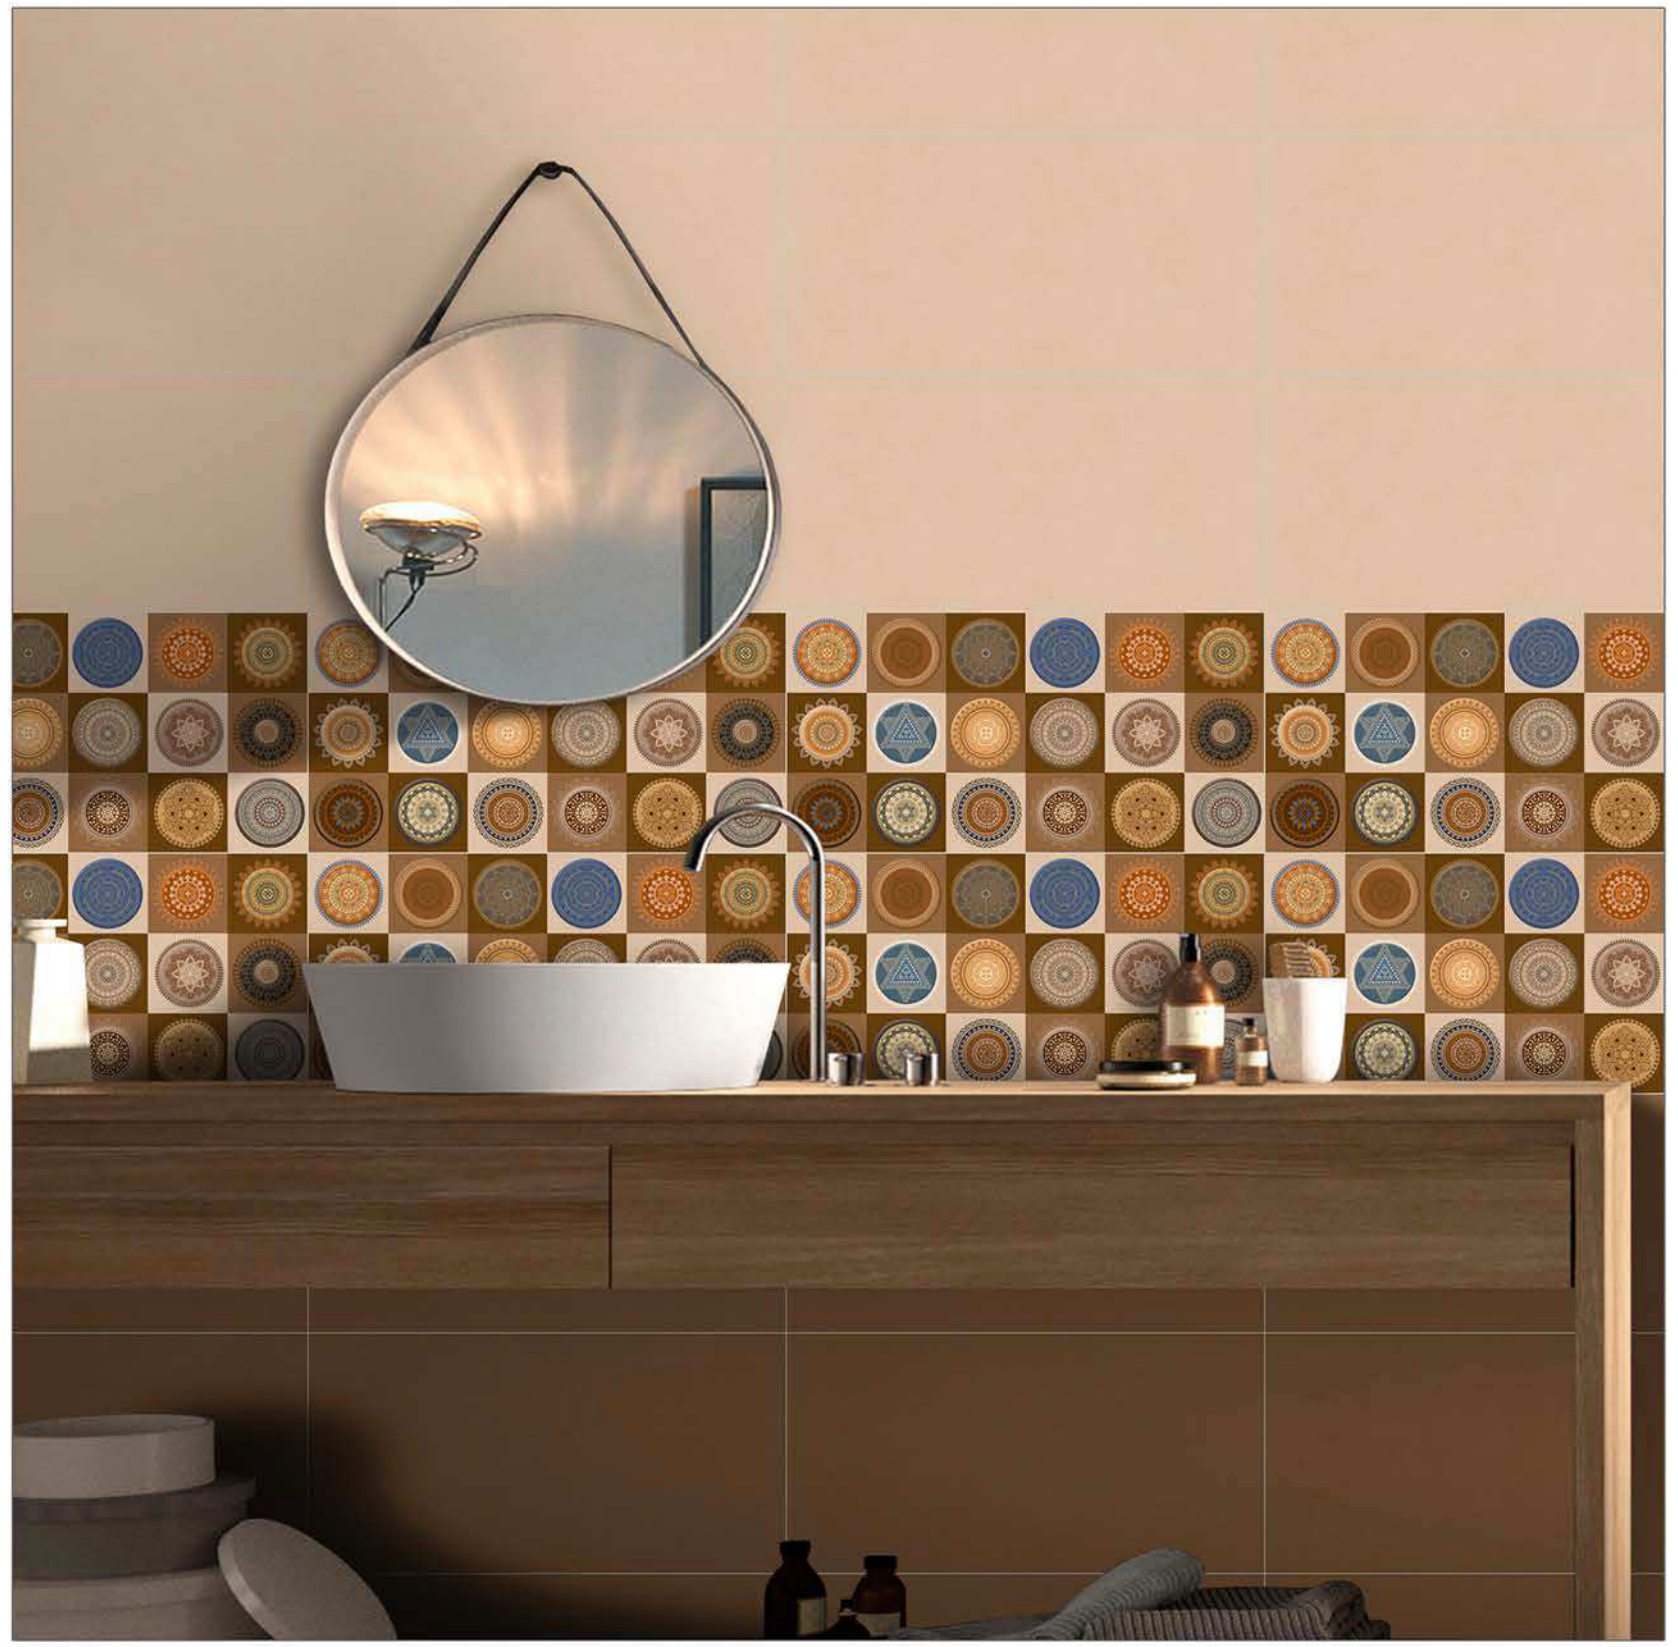

WALL TILES
300x600mm

MAK
Ceramica

SATIN MATT SERIES

WALL TILES 300x600mm

MAK

Ceramica

5072_LT

5073_LT