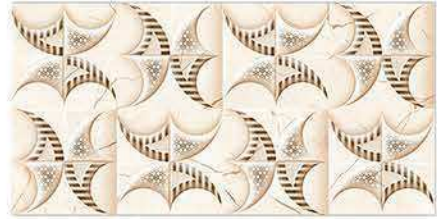

5141_FL

| SATIN MATT SERIES |

WALL TILES
300x600mm

MAK
Ceramica

SATIN MATT SERIES |

WALL TILES 300x600mm

MAK

Ceramica