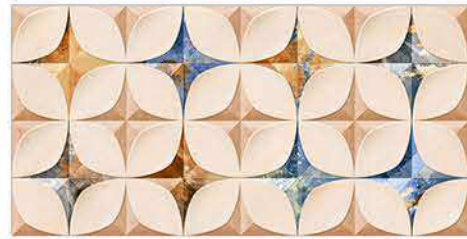

SR_101_HLA