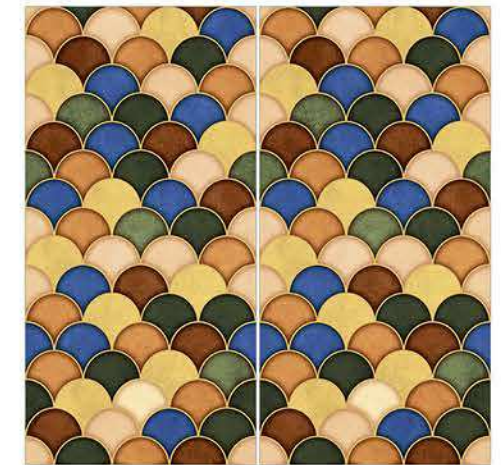

SUPER BIANCO HL_J

PLAIN WHITE

| RAIN DROP SERIES |

WALL TILES 300x600mm

MAK
Ceramica

SUPER BIANCO

SUPER BIANCO HL_K

PLAIN WHITE