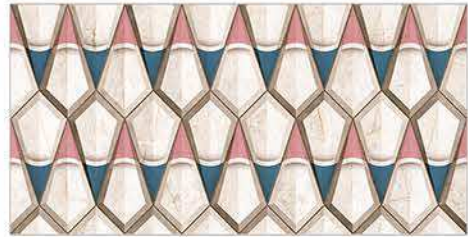

SR_125_HLA