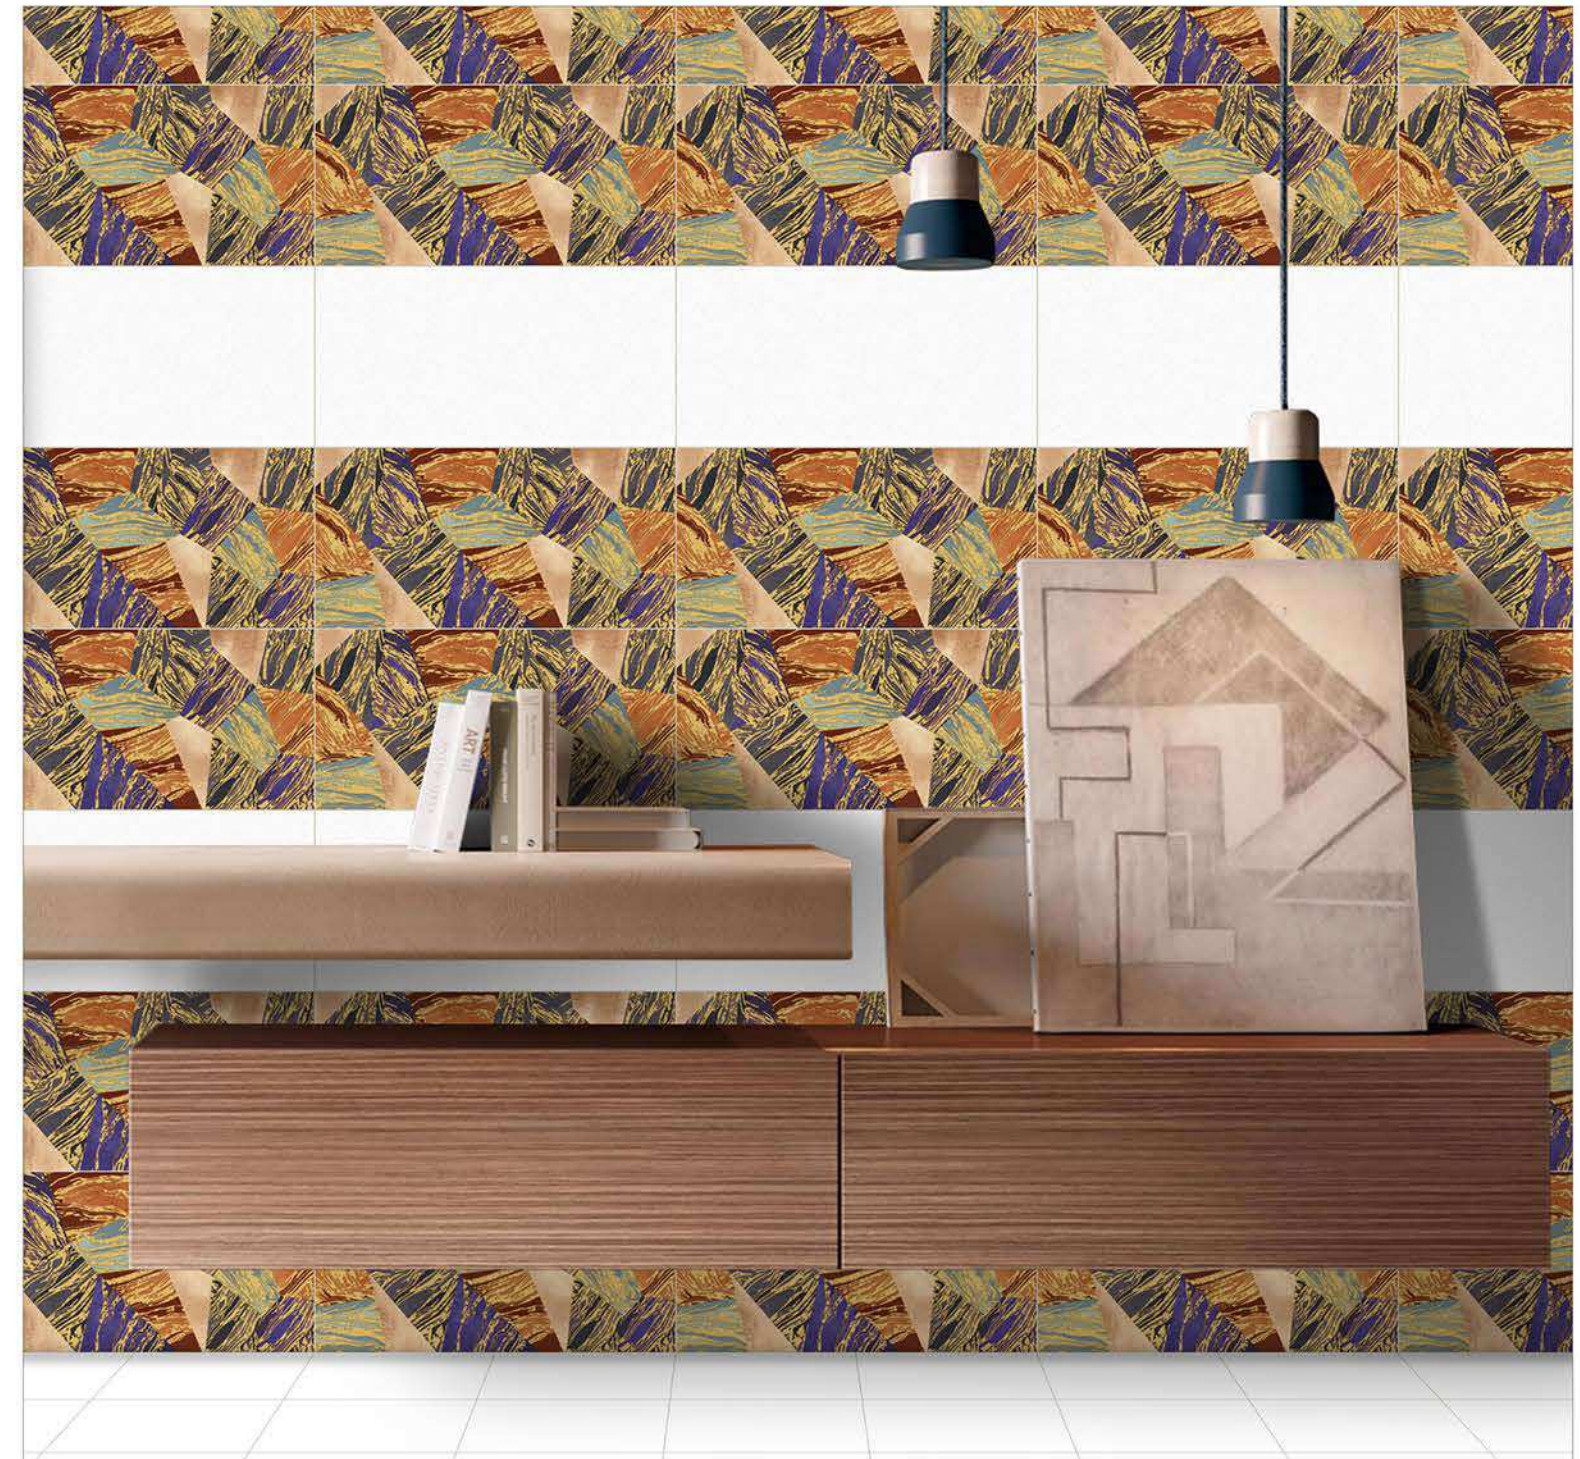

| RAIN DROP SERIES |

WALL TILES) 300x600mm

MAK
Ceramica