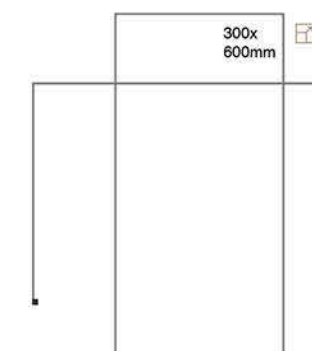

| RAIN DROP SERIES |

WALL TILES) 300x600mm

MAK

Ceramica