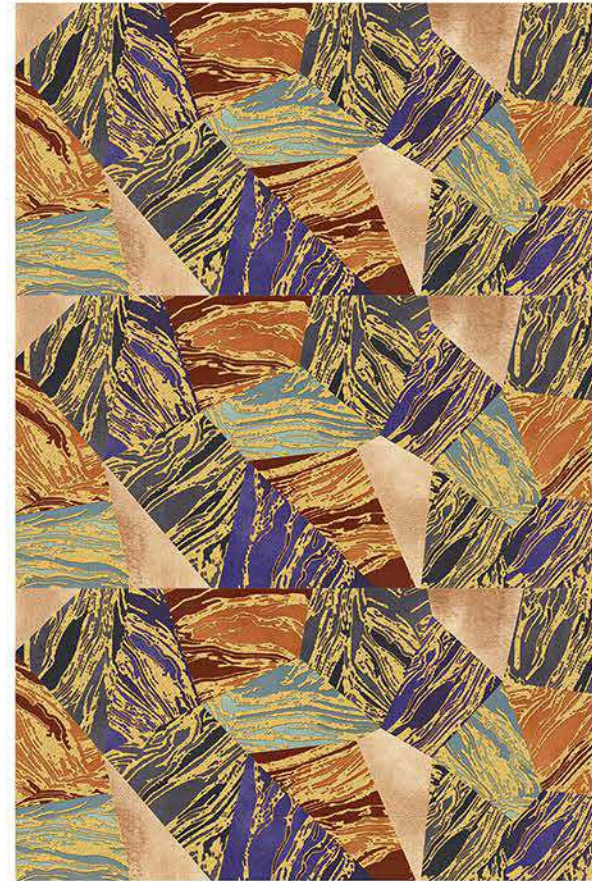

| RAIN DROP SERIES |

WALL TILES) 300x600mm

MAK
Ceramica