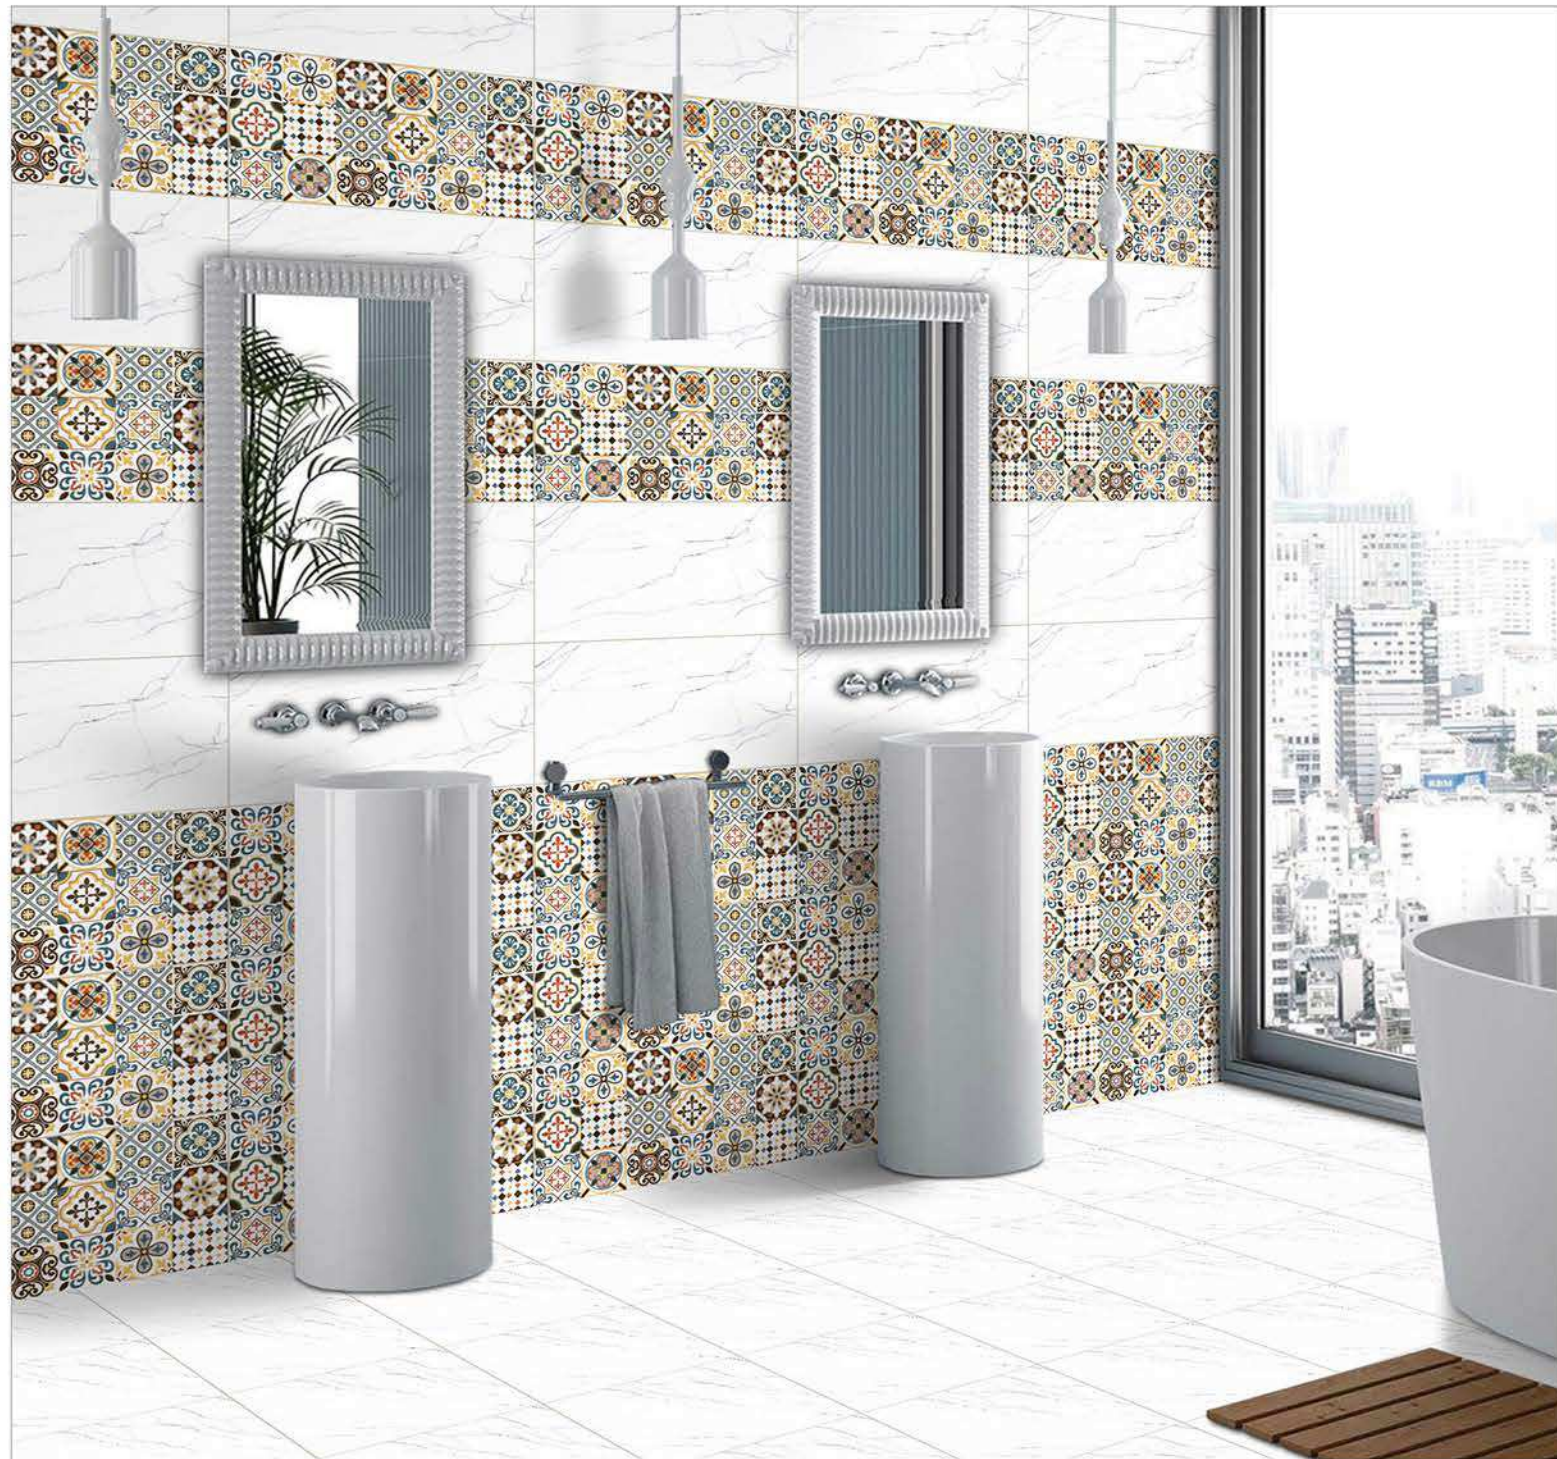

SR_125_FL

| RAIN DROP SERIES |

WALL TILES 300x600mm) HD     

SR_126_LT

SR_127_LT

SR_126_HLA

SR_127_HLA

SR_126_LT