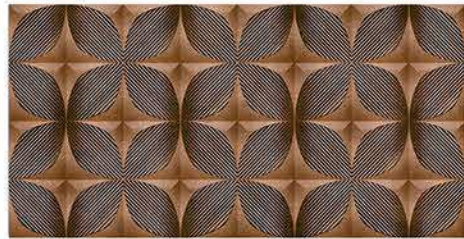

SR_103_DK

SR_103_FL

SR_103_FL

| RAIN DROP SERIES |

WALL TILES) 300x600mm

MAK

Ceramica

SR_104_LT

SR_104_LT

SR_104_HLA

SR_104_HLB

SR_104_DK

SR_104_DK

SR_104_FL

SR_104_FL

| RAIN DROP SERIES |

WALL TILES 300x600mm

SR_106_LT

SR_106_LT

SR_105_HL_A

SR_106_HL

SR_105_HL_B

SR_106_DK

SR_105_DK