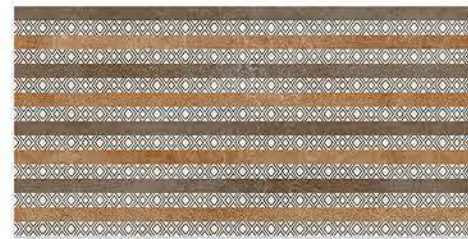

WALL TILES 300x600mm

SR_110_LT

SR_110_LT

SR_110_HLA

SR_110_HLB

SR_110_DK

SR_110_DK

SR_110_FL