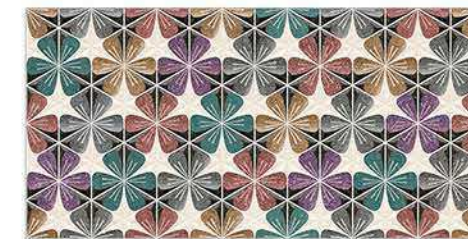

SR_106_FL

| RAIN DROP SERIES |

WALL TILES) 300x600mm) HD))))))

SR_107_LT

SR_107_LT

SR_107_HLA

SR_107_HLB

SR_107_DK