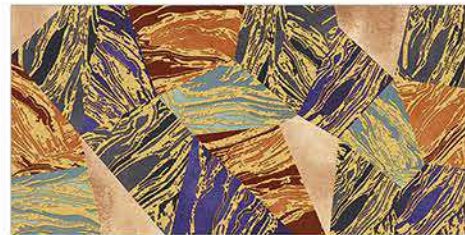

MAK
Ceramica

SUPER BIANCO

SUPER BIANCO_HL_I

WHITE_FL

| RAIN DROP SERIES |

WALL TILES) 300x600mm

MAK
Ceramica

SUPER BIANCO